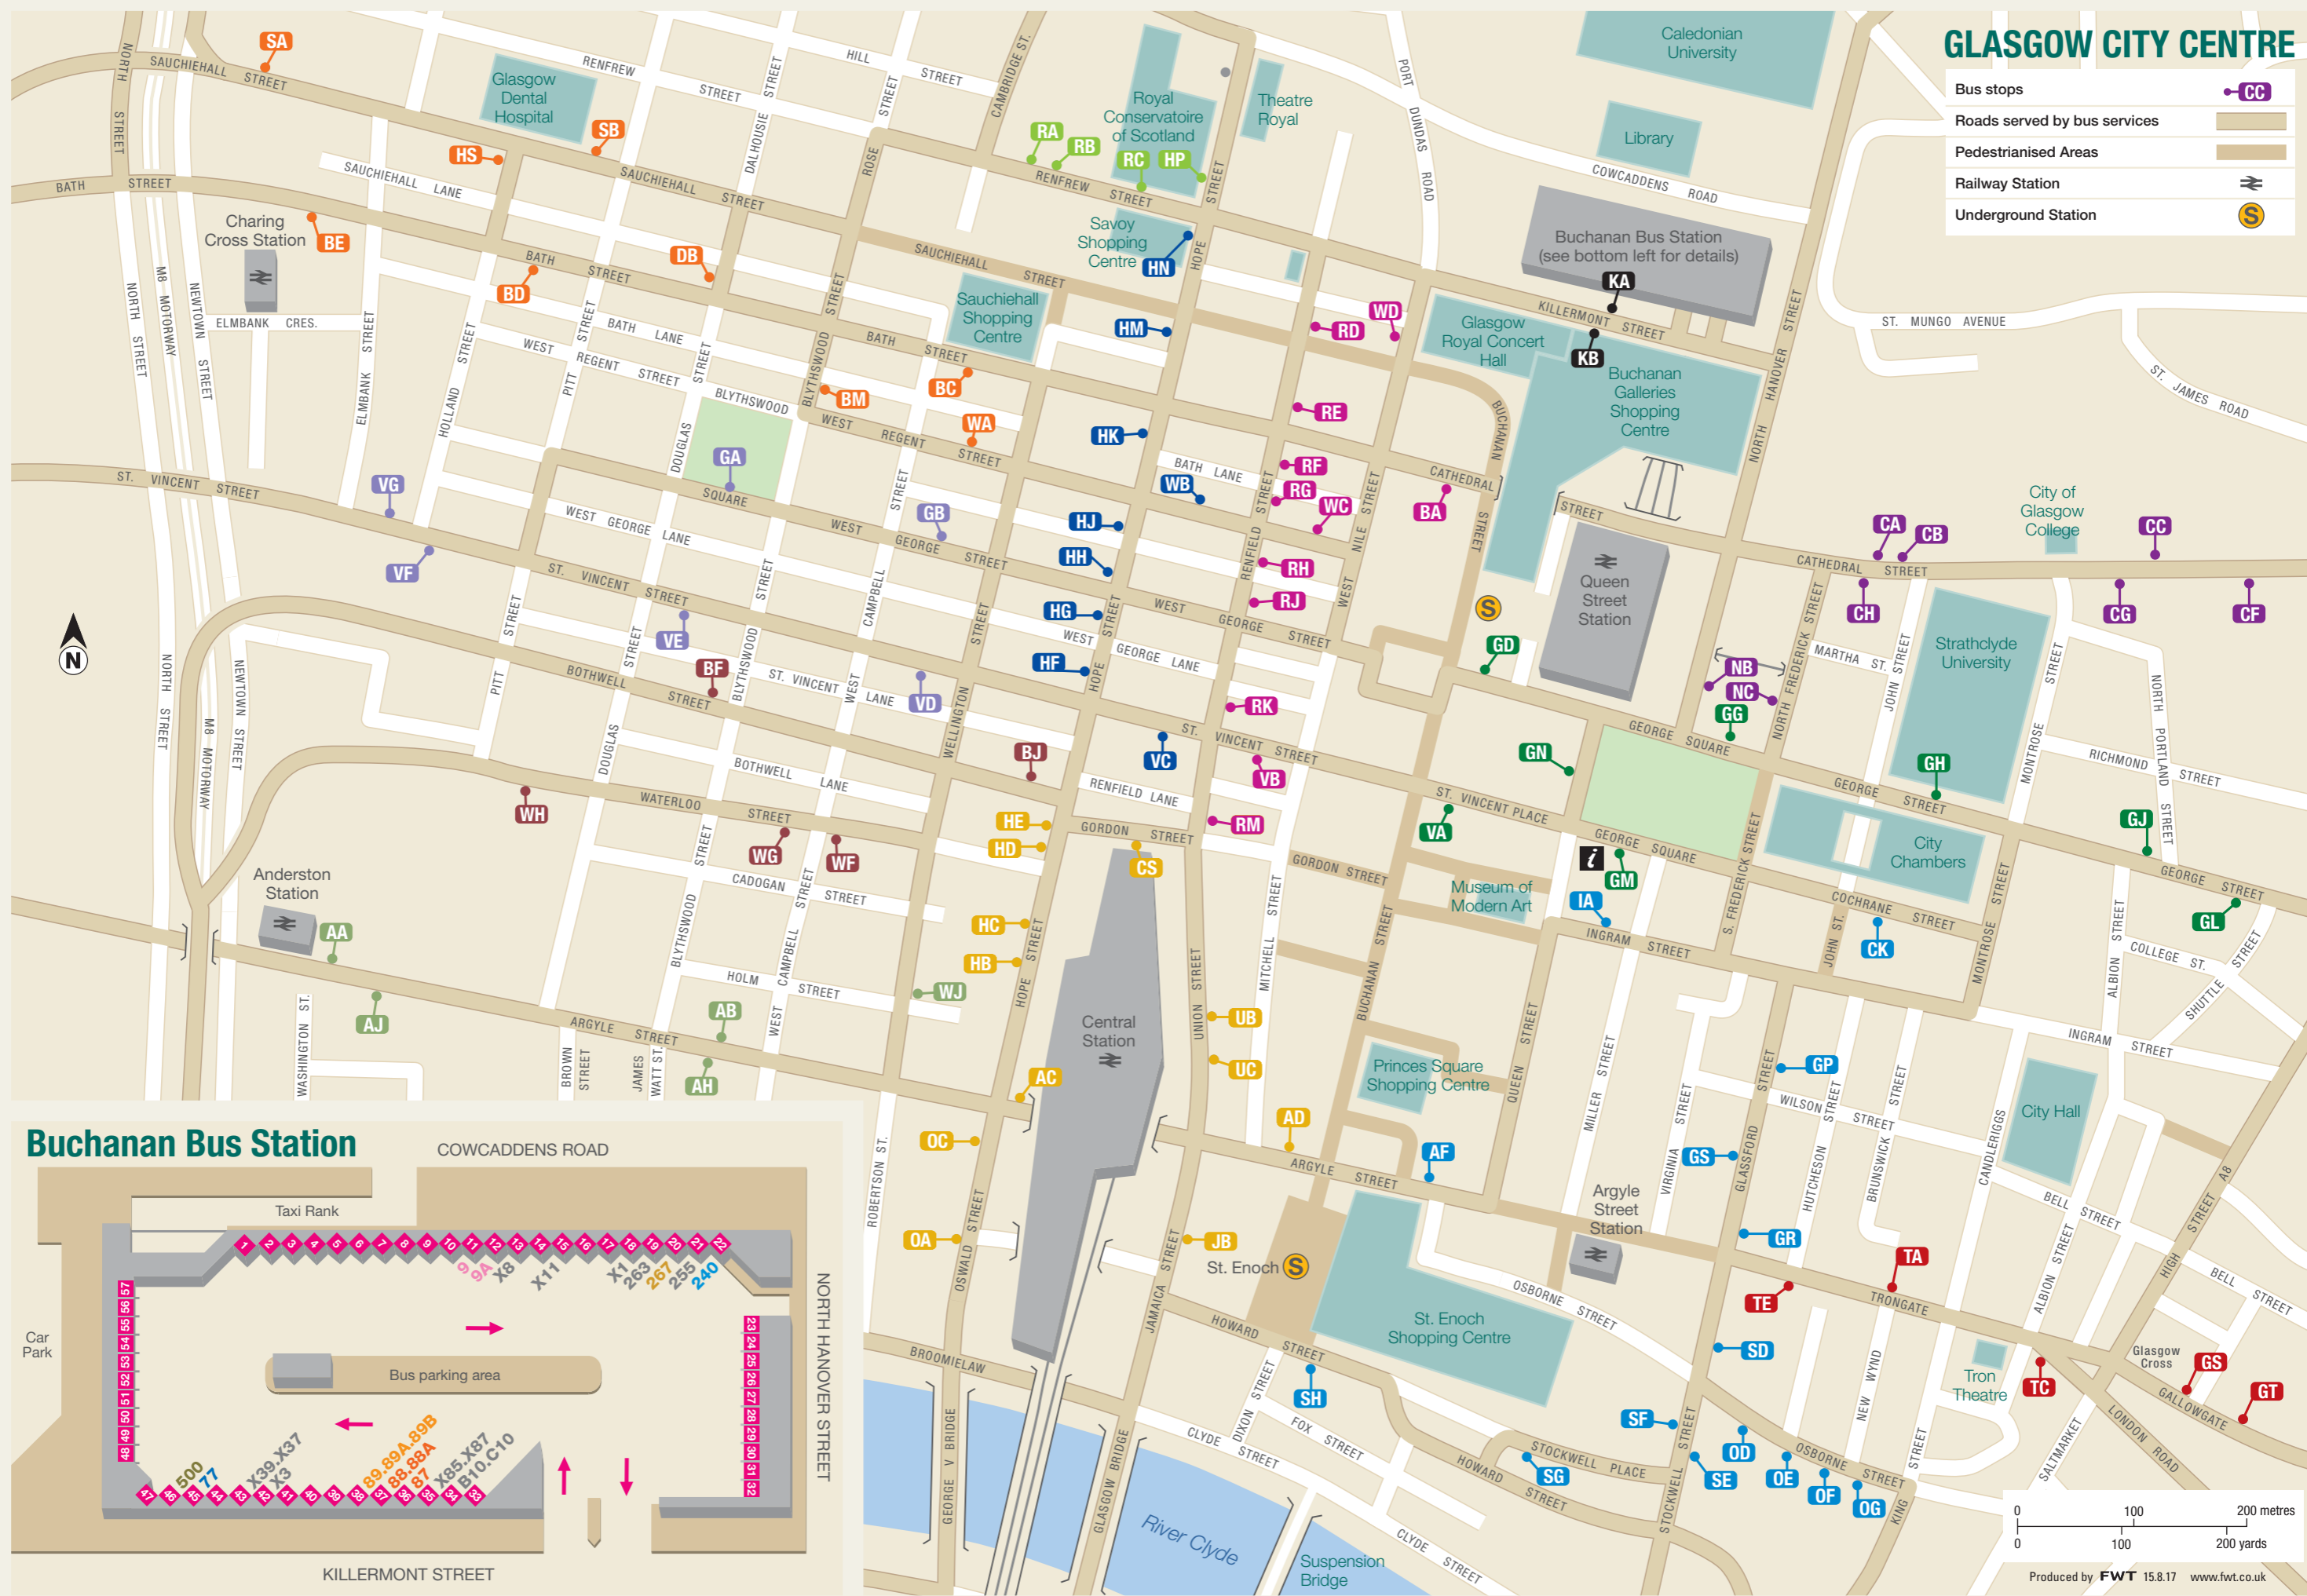

GLASGOW CITY CENTRE

- Bus stops
- Roads served by bus services
- Pedestrianised Areas
- Railway Station
- Underground Station

Buchanan Bus Station