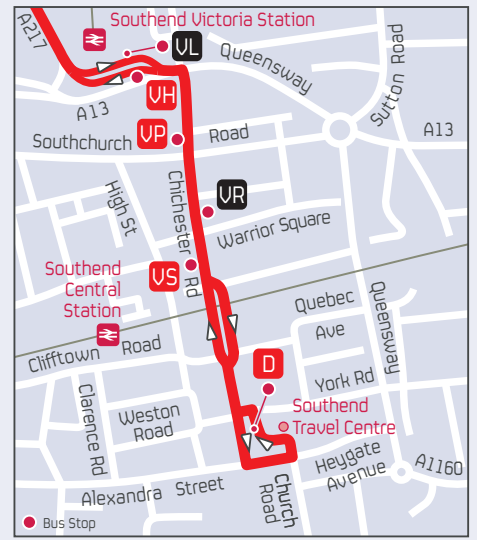

Thanks for travelling with us ...

For more information on any aspect of our services please visit:

www.firstgroup.com/essex

bus routes 20 820

-  Route of 20
-  Route of 820 (school days only)
-  Bus stops served by 20 to Hullbridge
-  Bus stops served by 20 to Southend Travel Centre
-  Direction of travel
-  Terminus Point
-  Timed Stop

20

Southend | Hullbridge

via Prittlewell Chase, Bridgwater Drive and Grove Road

Mondays to Fridays except Public Holidays

Service Number	20	20	20	20	20	20	20	20	20	20	20	20	20	20	20	20	20	20
Southend , Travel Centre	0542	0604	0621	0640	0655	0706	0716	0724	0748	0803	0826	0841	0856	0911	0927	0942	0959	1014
Victoria Station Interchange 	0544	0606	0623	0642	0657	0708	0720	0729	0753	0808	0832	0847	0902	0917	0933	0948	1005	1020
Southend Hospital, Prittlewell Chase	0550	0612	0629	0648	0703	0714	0727	0739	0803	0818	0840	0855	0910	0925	0941	0956	1013	1028
Eastwood, Kent Elms Corner	0558	0620	0637	0656	0711	0722	0735	0749	0815	0830	0850	0905	0920	0935	0949	1004	1021	1036
Eastwood Rise, Oakwood	0602	0624	0643	0702	0717	0728	0741	0756	0821	0836	0856	0911	0926	0941	0954	1009	1026	1041
Rayleigh, Eastwood Road, High Street	0612	0634	0654	0713	0728	0739	0752	0810	0835	0850	0908	0923	0938	0953	1006	1021	1037	1052
Rayleigh, Rail Station 	0615	0637	0657	0716	0731	0742	0755	0814	0838	0853	0910	0925	0940	0955	1009	1024	1040	1055
Hullbridge , The Anchor	0623	0645	0709	0728	0743	0754	0804	0824	0848	0903	0920	0935	0950	1005	1020	1035	1050	1105

Then
every
15
mins
until

Notes: SH - School Holidays SD - Schooldays only

20

Southend | Hullbridge

via Prittlewell Chase, Bridgwater Drive and Grove Road

Mondays to Fridays except Public Holidays (continued)