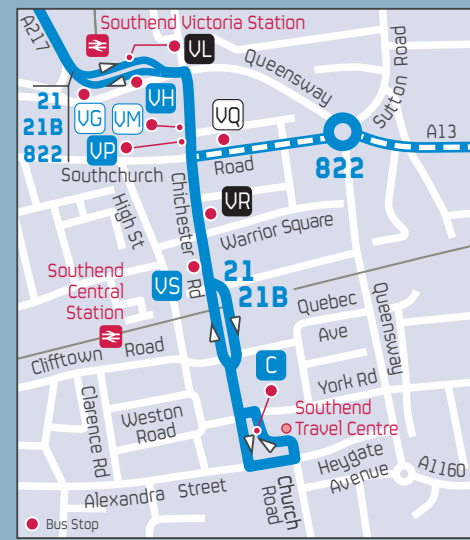

# bus routes 21 21B 822

- Bus Route
- Bus stops served by 21 21B to Canvey Island
- Bus stops served by 21 21B to Southend Travel Centre
- Bus stops served by 822 to Canvey Island
- Bus stops served by 822 to Bourne Green
- Limited service
- Sunday only
- Direction of travel
- Terminus Point
- Timed Stop