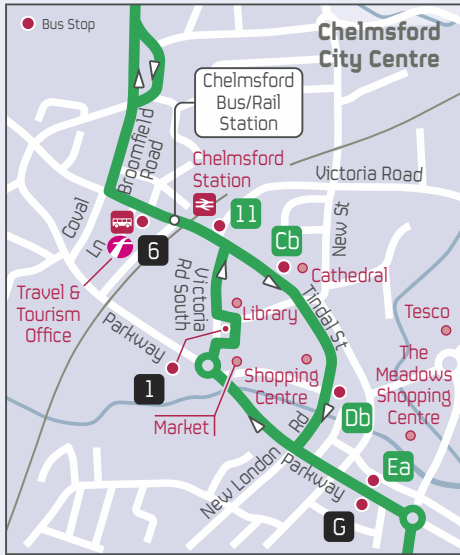

Galleywood to Channels

Service 51: The service will be revised and rerouted in Great Baddow, with the service restored to serve Galleywood Road and The Vineyards. From Duffield Road, journeys towards Great Baddow operate via Dorset Avenue, Gallywood Road, then via Church Street to the Malting Estate and back to Great Baddow High Street, turning right into Pump Hill to terminate at The Vineyards. The service then resumes from The Vineyards and operates directly back to the BAE systems via Church Street and West Hannigfield Road before returning to Chelmsford and Channels via the existing route via Gowers Avenue and Noakes Avenue.

-  Route of 51
-  Bus stops served by 51 to Galleywood
-  Bus stops served by 51 to Chignall Estate and Channels
-  Direction of travel
-  Terminus Point
-  Timed Stop

The bus stop is located in the layby on the section of Brassie Wood between Fairway Drive and Mashie Link