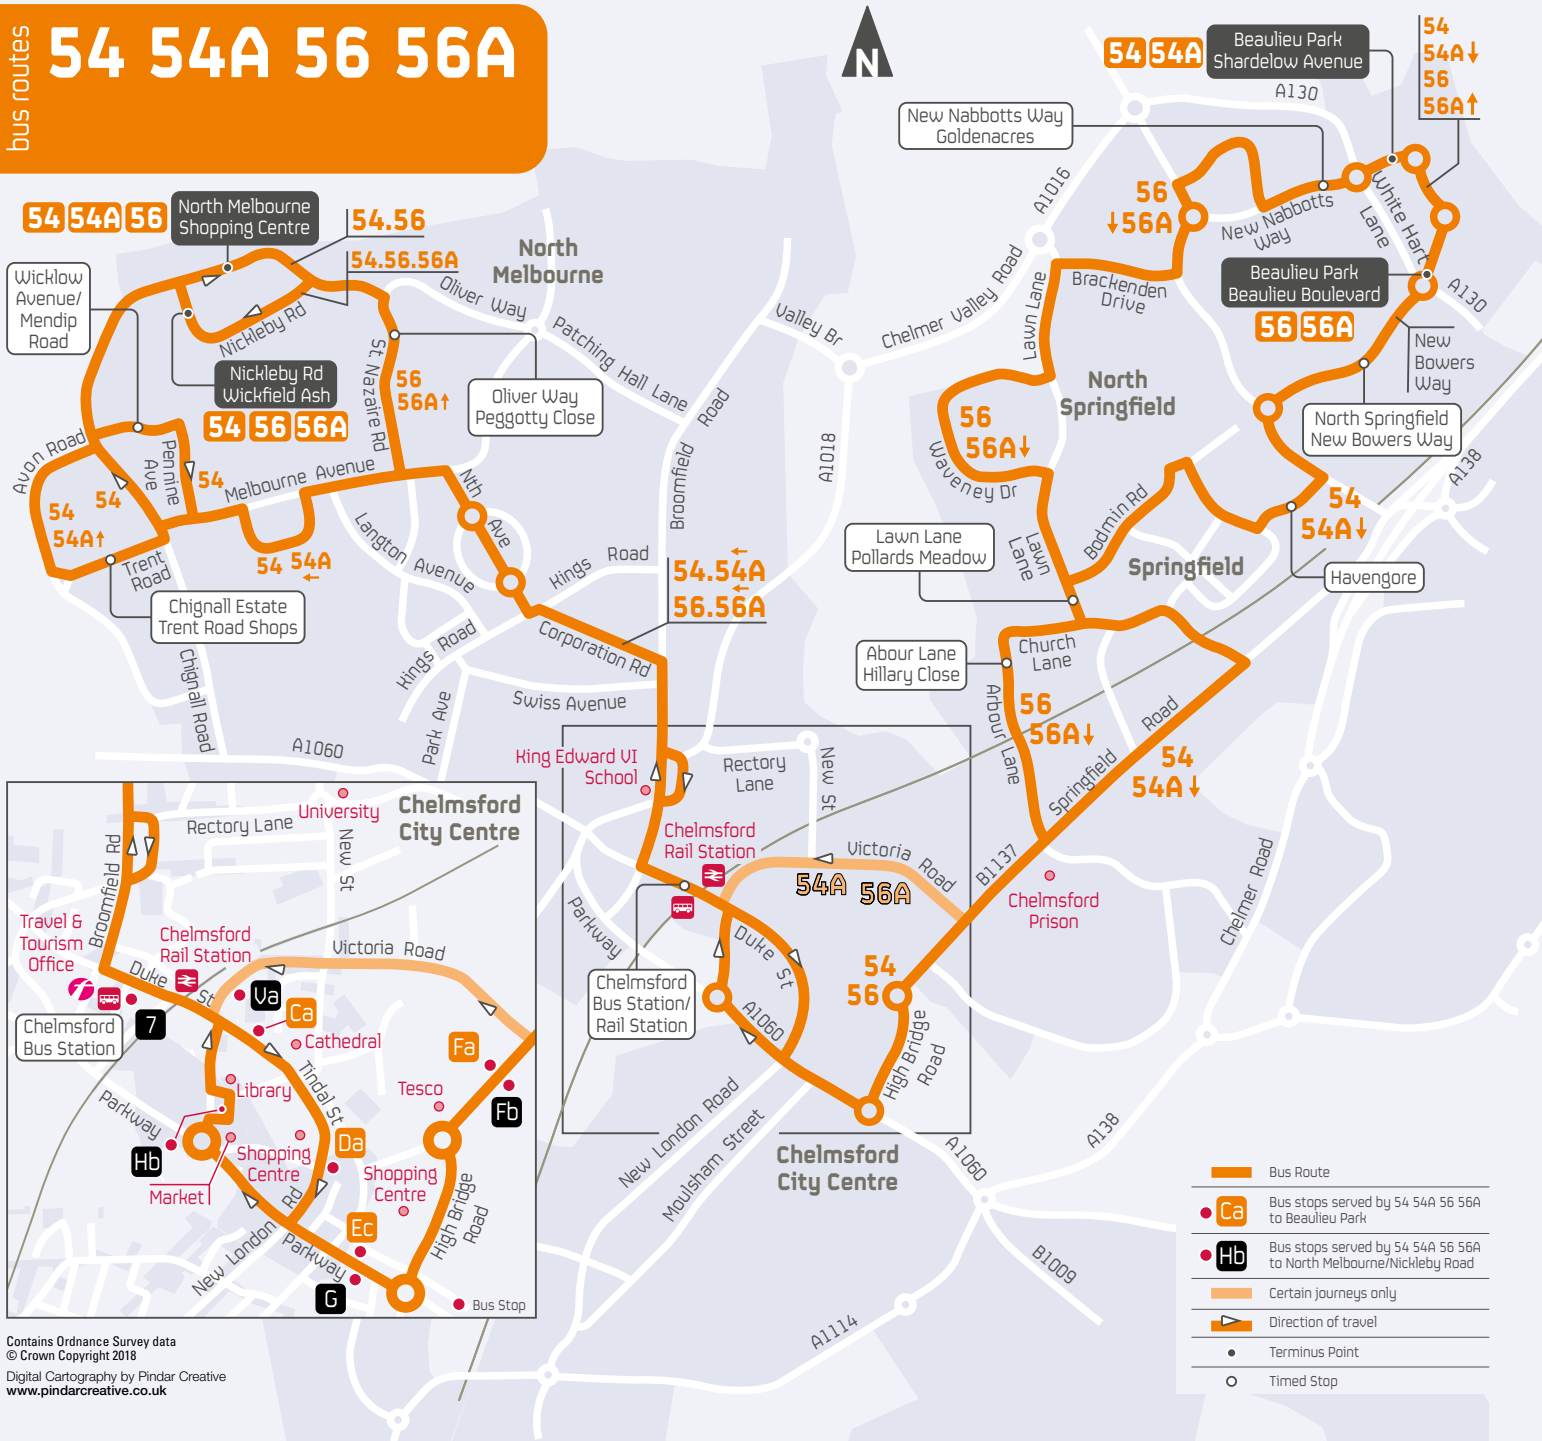

bus routes 54 54A 56 56A