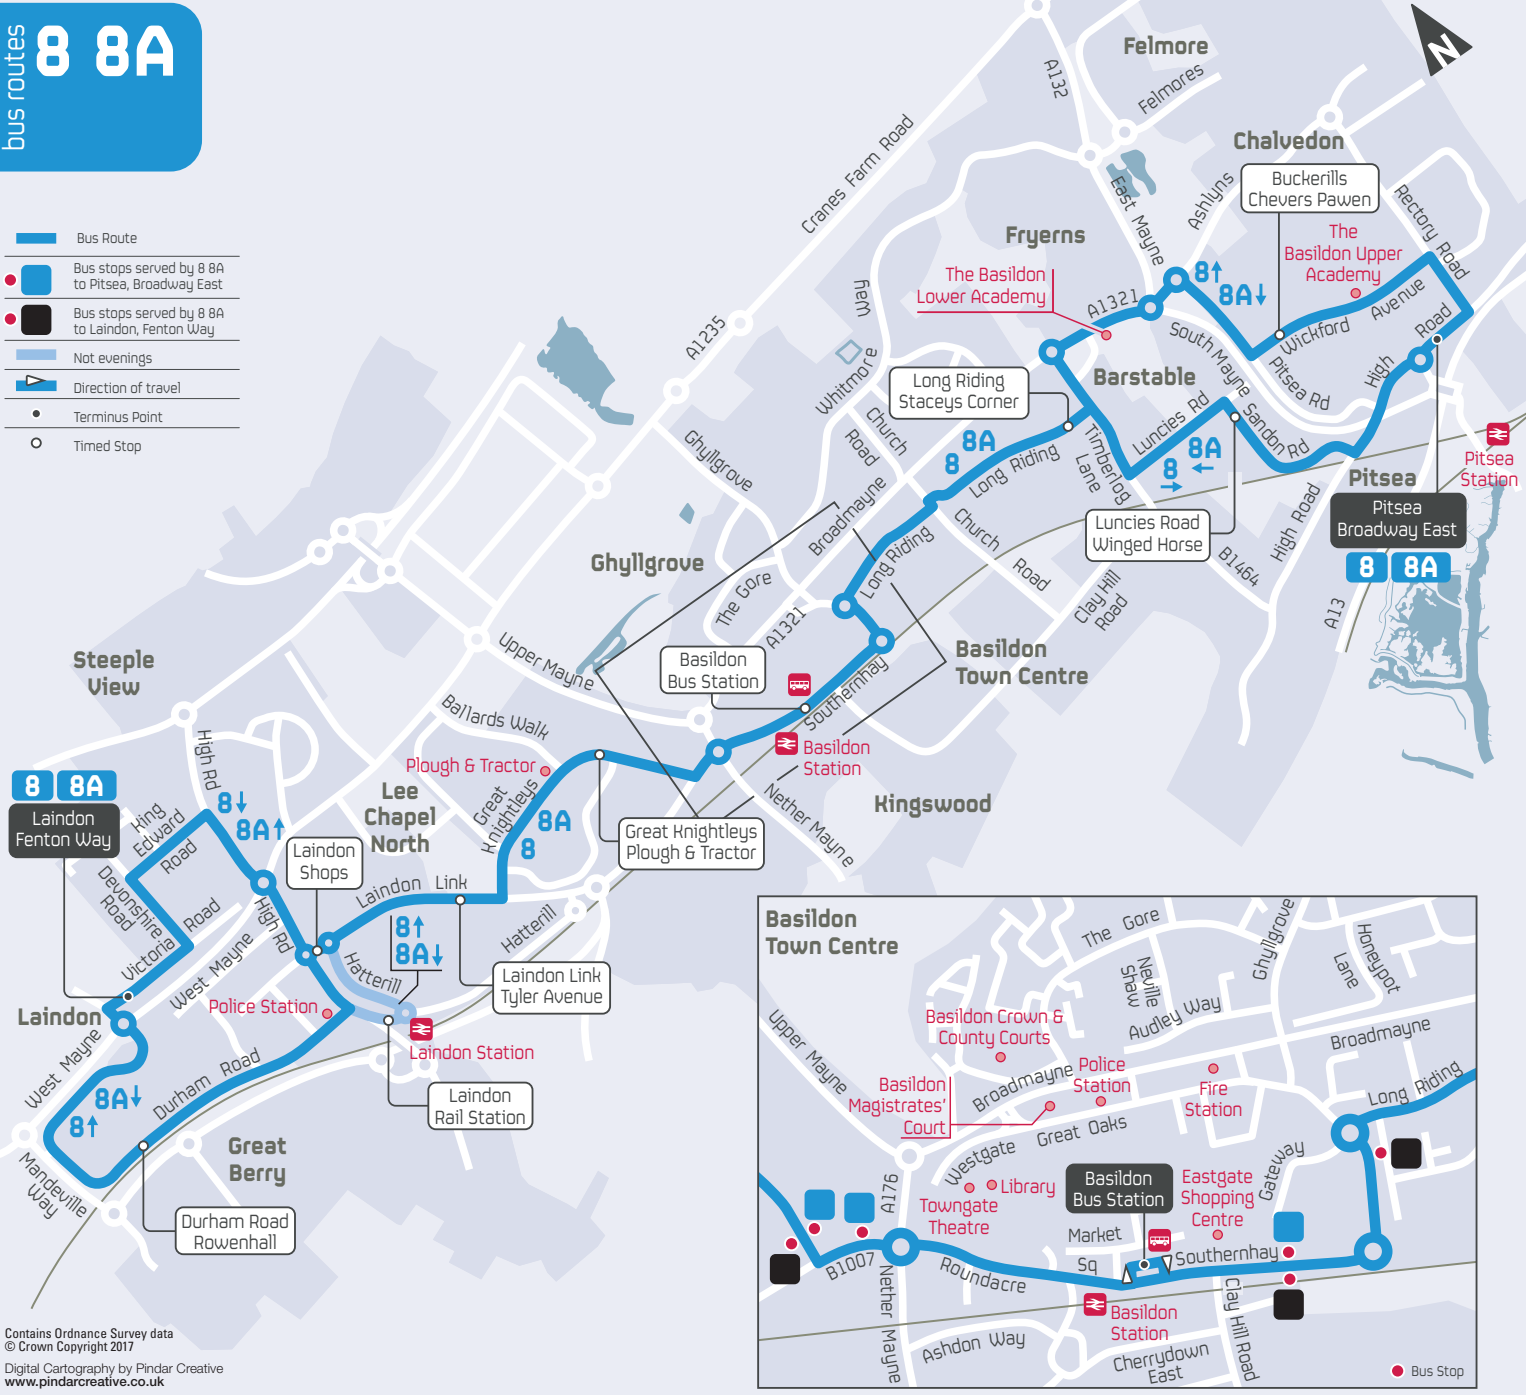

bus routes 8 8A

- Bus Route
- Bus stops served by 8 8A to Pitsea, Broadway East
- Bus stops served by 8 8A to Laindon, Fenton Way
- Not evenings
- Direction of travel
- Terminus Point
- Timed Stop