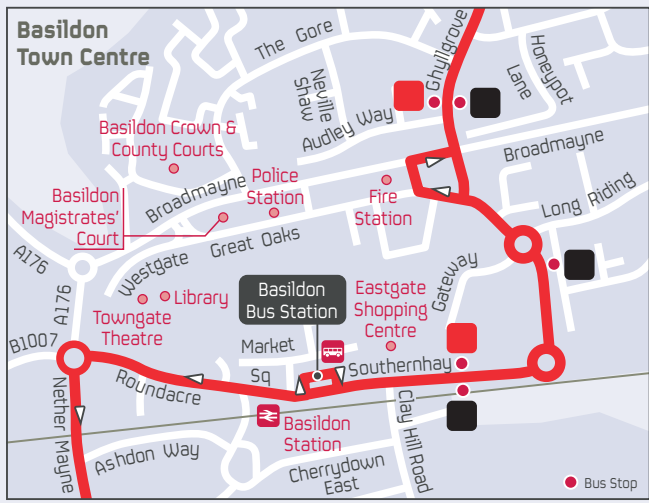

## Thanks for travelling with us ...

For more information on any aspect of our services please visit:

[www.firstgroup.com/essex](http://www.firstgroup.com/essex)

bus route **5**

-  Bus Route
-  Bus stops served by 5 to Pitsea Tesco Store
-  Bus stops served by 5 to Basildon Bus Station/ Basildon Hospital/Langdon Hills
-  Direction of travel
-  Terminus Point
-  Timed Stop