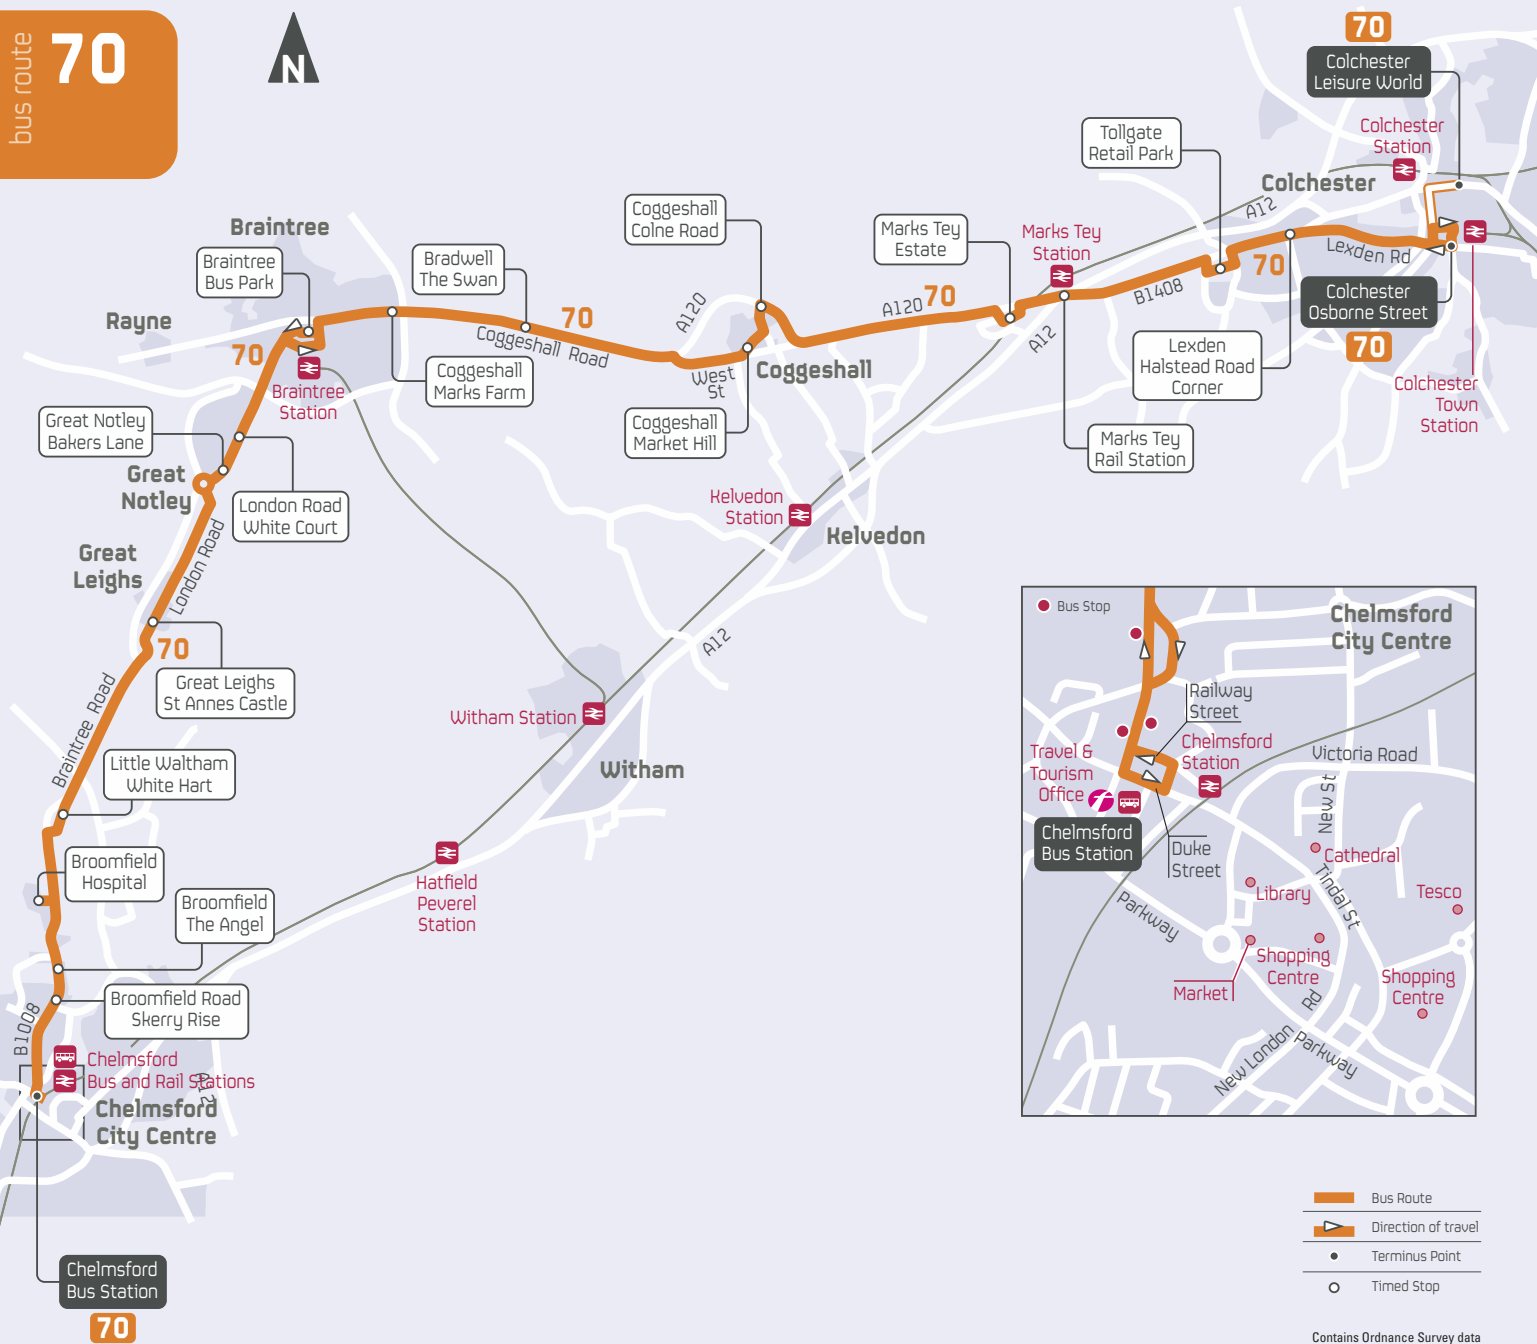

Thanks for travelling with us ...

For more information on any aspect of our services please visit:

www.firstgroup.com/essex

bus route **70**

- Bus Route
- Direction of travel
- Terminus Point
- Timed Stop