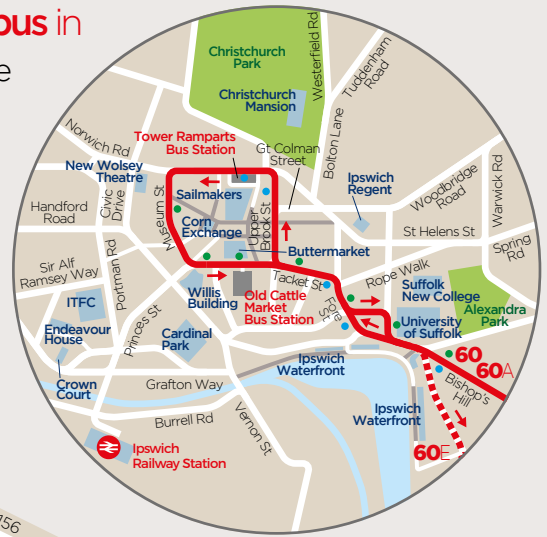

**Ipswich town centre**

where to **catch your bus in**  
**Ipswich town centre**

- stop for buses coming **into town**
- stop for buses going **out of town**

at **Tower Ramparts Bus Station**  
buses call at **Stand RR**

--- section of route served by some journeys  
→ buses travel one way along this section

don't wait...  
**cheaper concession singles**  
**from 0830**  
...until it's late

pass holders pay young person fare on weekdays 0830 to 0930

All fares, routes, frequencies & tickets in this leaflet are correct as at 18/11/18. We reserve the right to modify these during the life of this timetable. Please check our website ([firstgroup.com/norfolk-suffolk](http://firstgroup.com/norfolk-suffolk)) for up to date information.