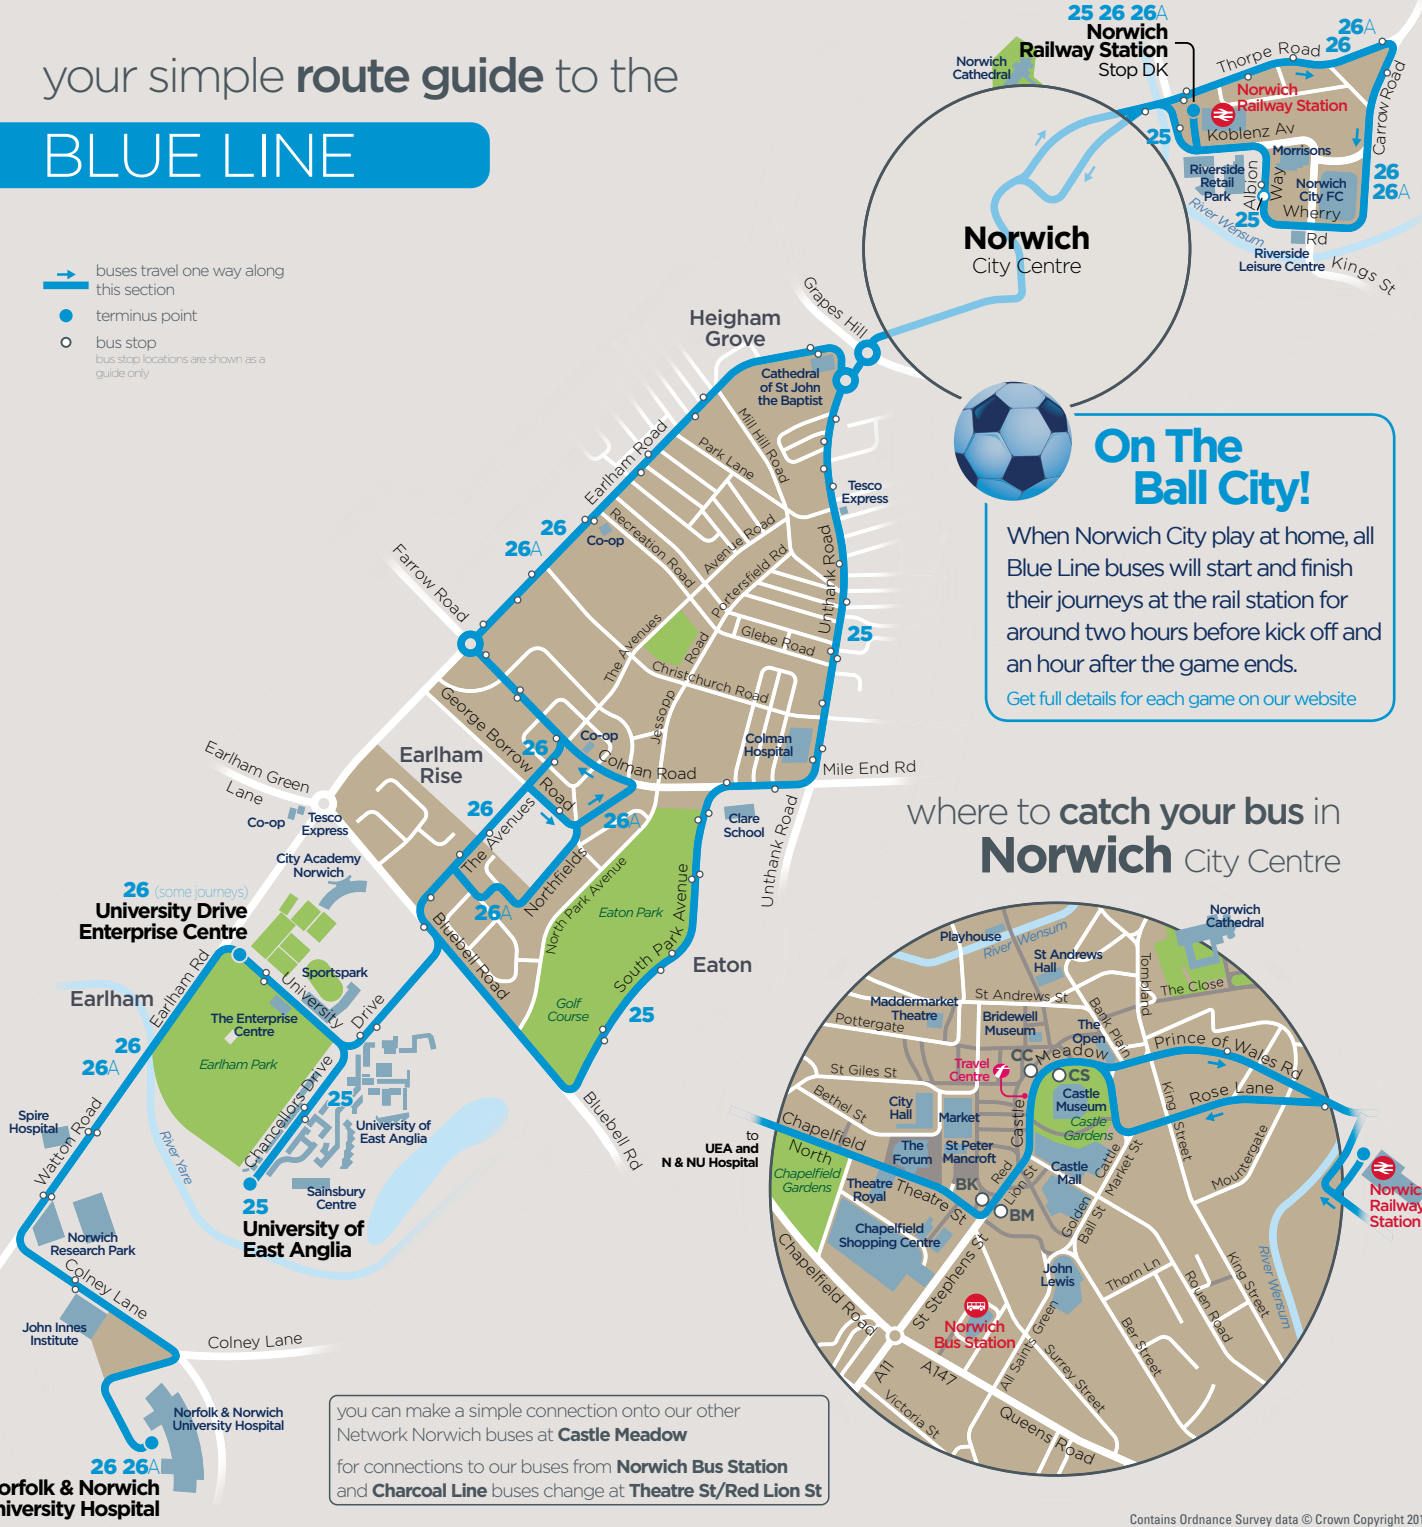

your simple **route guide** to the

BLUE LINE

-  buses travel one way along this section
-  terminus point
-  bus stop
bus stop locations are shown as a guide only

On The Ball City!

When Norwich City play at home, all Blue Line buses will start and finish their journeys at the rail station for around two hours before kick off and an hour after the game ends.

Get full details for each game on our website

where to catch your bus in Norwich City Centre

you can make a simple connection onto our other Network Norwich buses at **Castle Meadow**
for connections to our buses from **Norwich Bus Station** and **Charcoal Line** buses change at **Theatre St/Red Lion St**

Norfolk & Norwich University Hospital