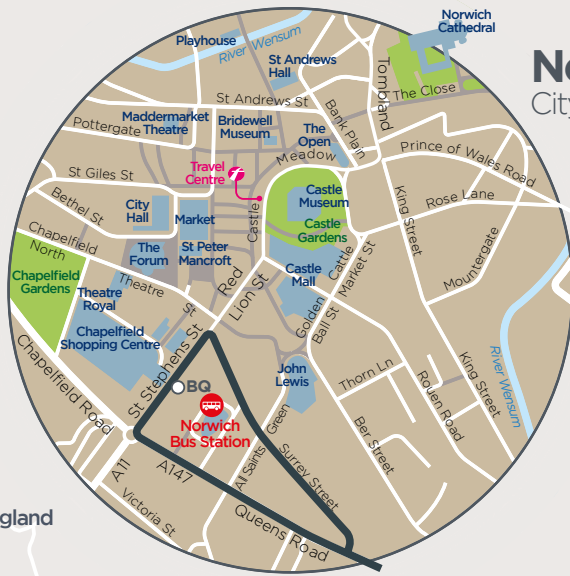

# Norwich City Centre

# Norwich City Centre

- Certain journeys only
- buses travel one way along this section
- terminus point
- bus stop
- Bus stop locations are shown as a guide only

## your simple route guide to the CHARCOAL LINE

### where to catch your bus in Bungay & Ditchingham