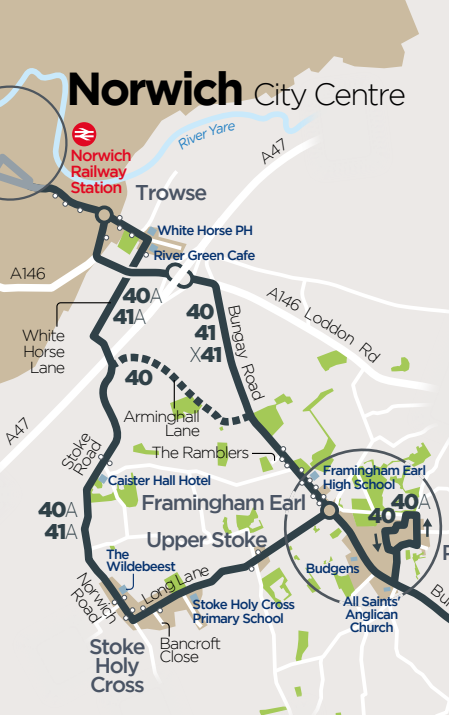

# Norwich City Centre

# Norwich City Centre

- Certain journeys only
- buses travel one way along this section
- terminus point
- bus stop
- Bus stop locations are shown as a guide only

## your simple route guide to the CHARCOAL LINE

### where to catch your bus in Bungay & Ditchingham