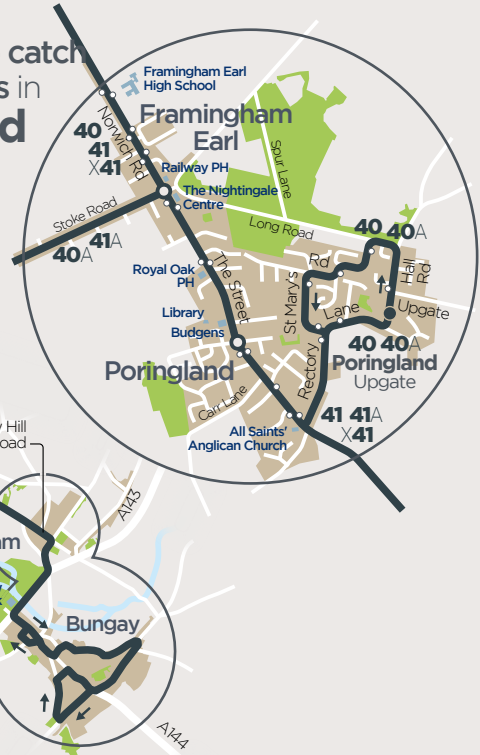

# Norwich City Centre

- Certain journeys only
- buses travel one way along this section
- terminus point
- bus stop
- Bus stop locations are shown as a guide only

## your simple route guide to the CHARCOAL LINE

### where to catch your bus in Poringland

### where to catch your bus in Bungay & Ditchingham