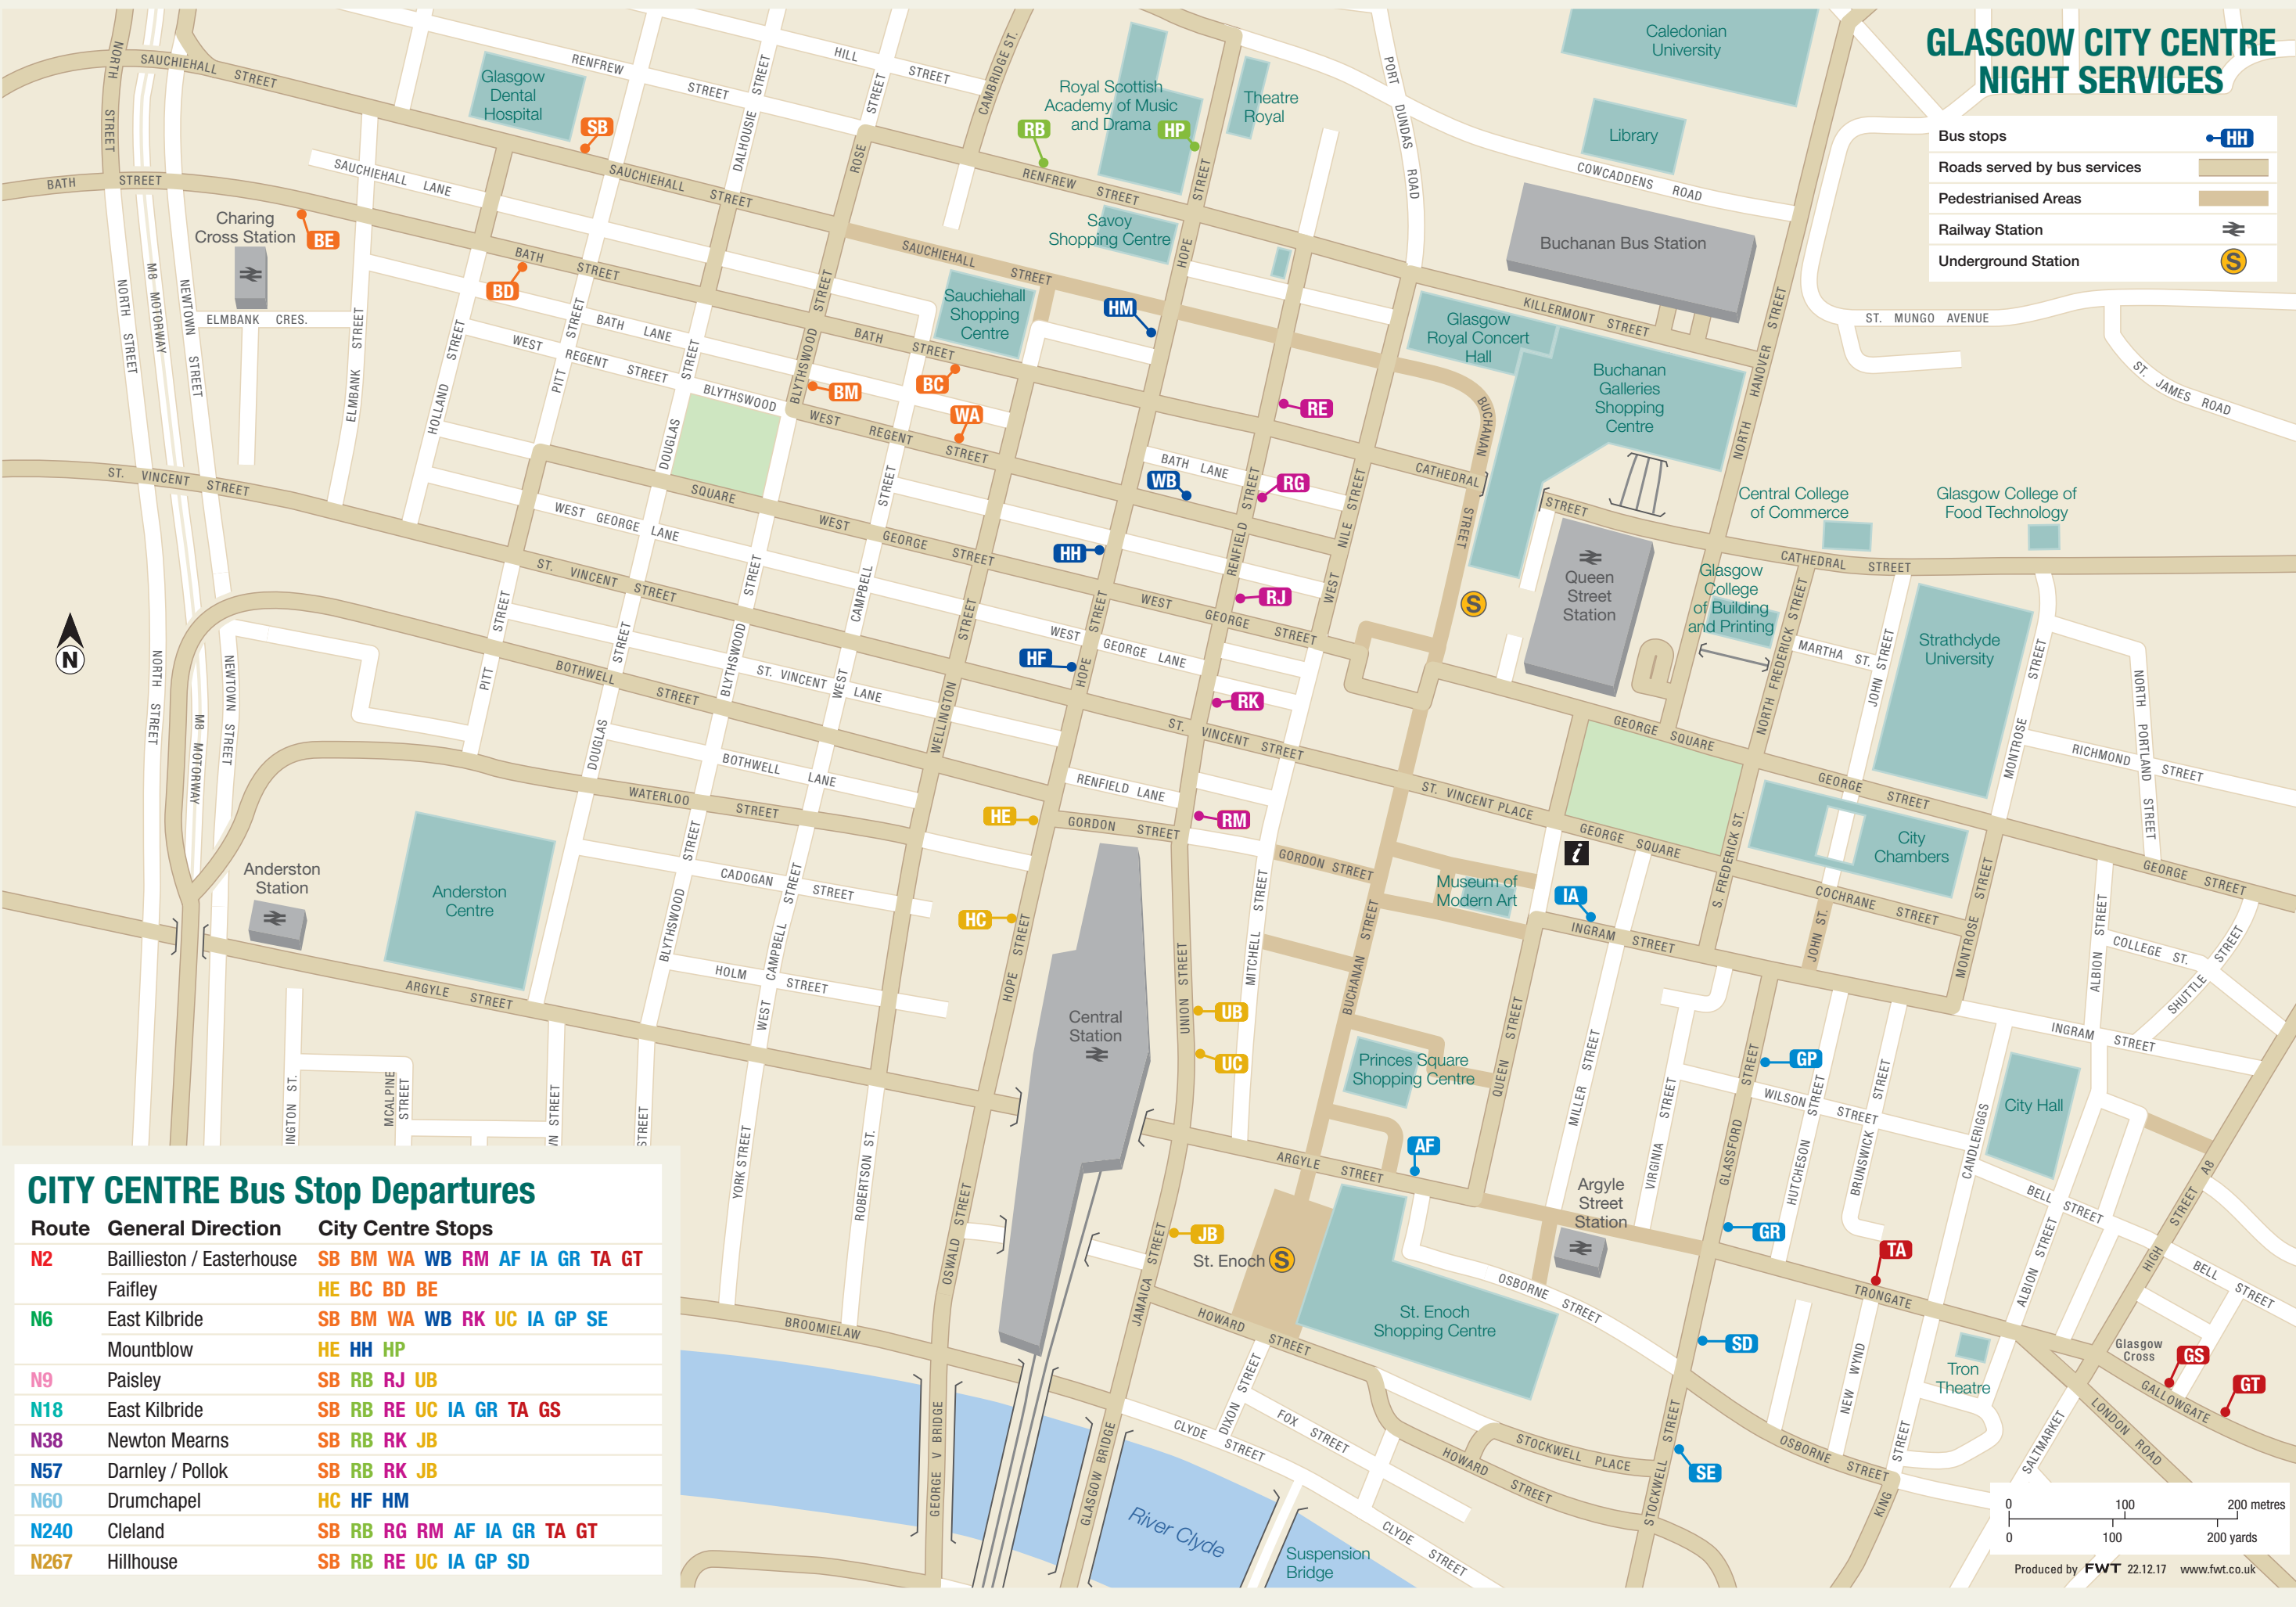

GLASGOW CITY CENTRE NIGHT SERVICES

Bus stops 

Roads served by bus services 

Pedestrianised Areas 

Railway Station 

Underground Station 

CITY CENTRE Bus Stop Departures

Route	General Direction	City Centre Stops
N2	Baillieston / Easterhouse Faifley	SB BM WA WB RM AF IA GR TA GT HE BC BD BE
N6	East Kilbride Mountblow	SB BM WA WB RK UC IA GP SE HE HH HP
N9	Paisley	SB RB RJ UB
N18	East Kilbride	SB RB RE UC IA GR TA GS
N38	Newton Mearns	SB RB RK JB
N57	Darnley / Pollok	SB RB RK JB
N60	Drumchapel	HC HF HM
N240	Cleland	SB RB RG RM AF IA GR TA GT
N267	Hillhouse	SB RB RE UC IA GP SD