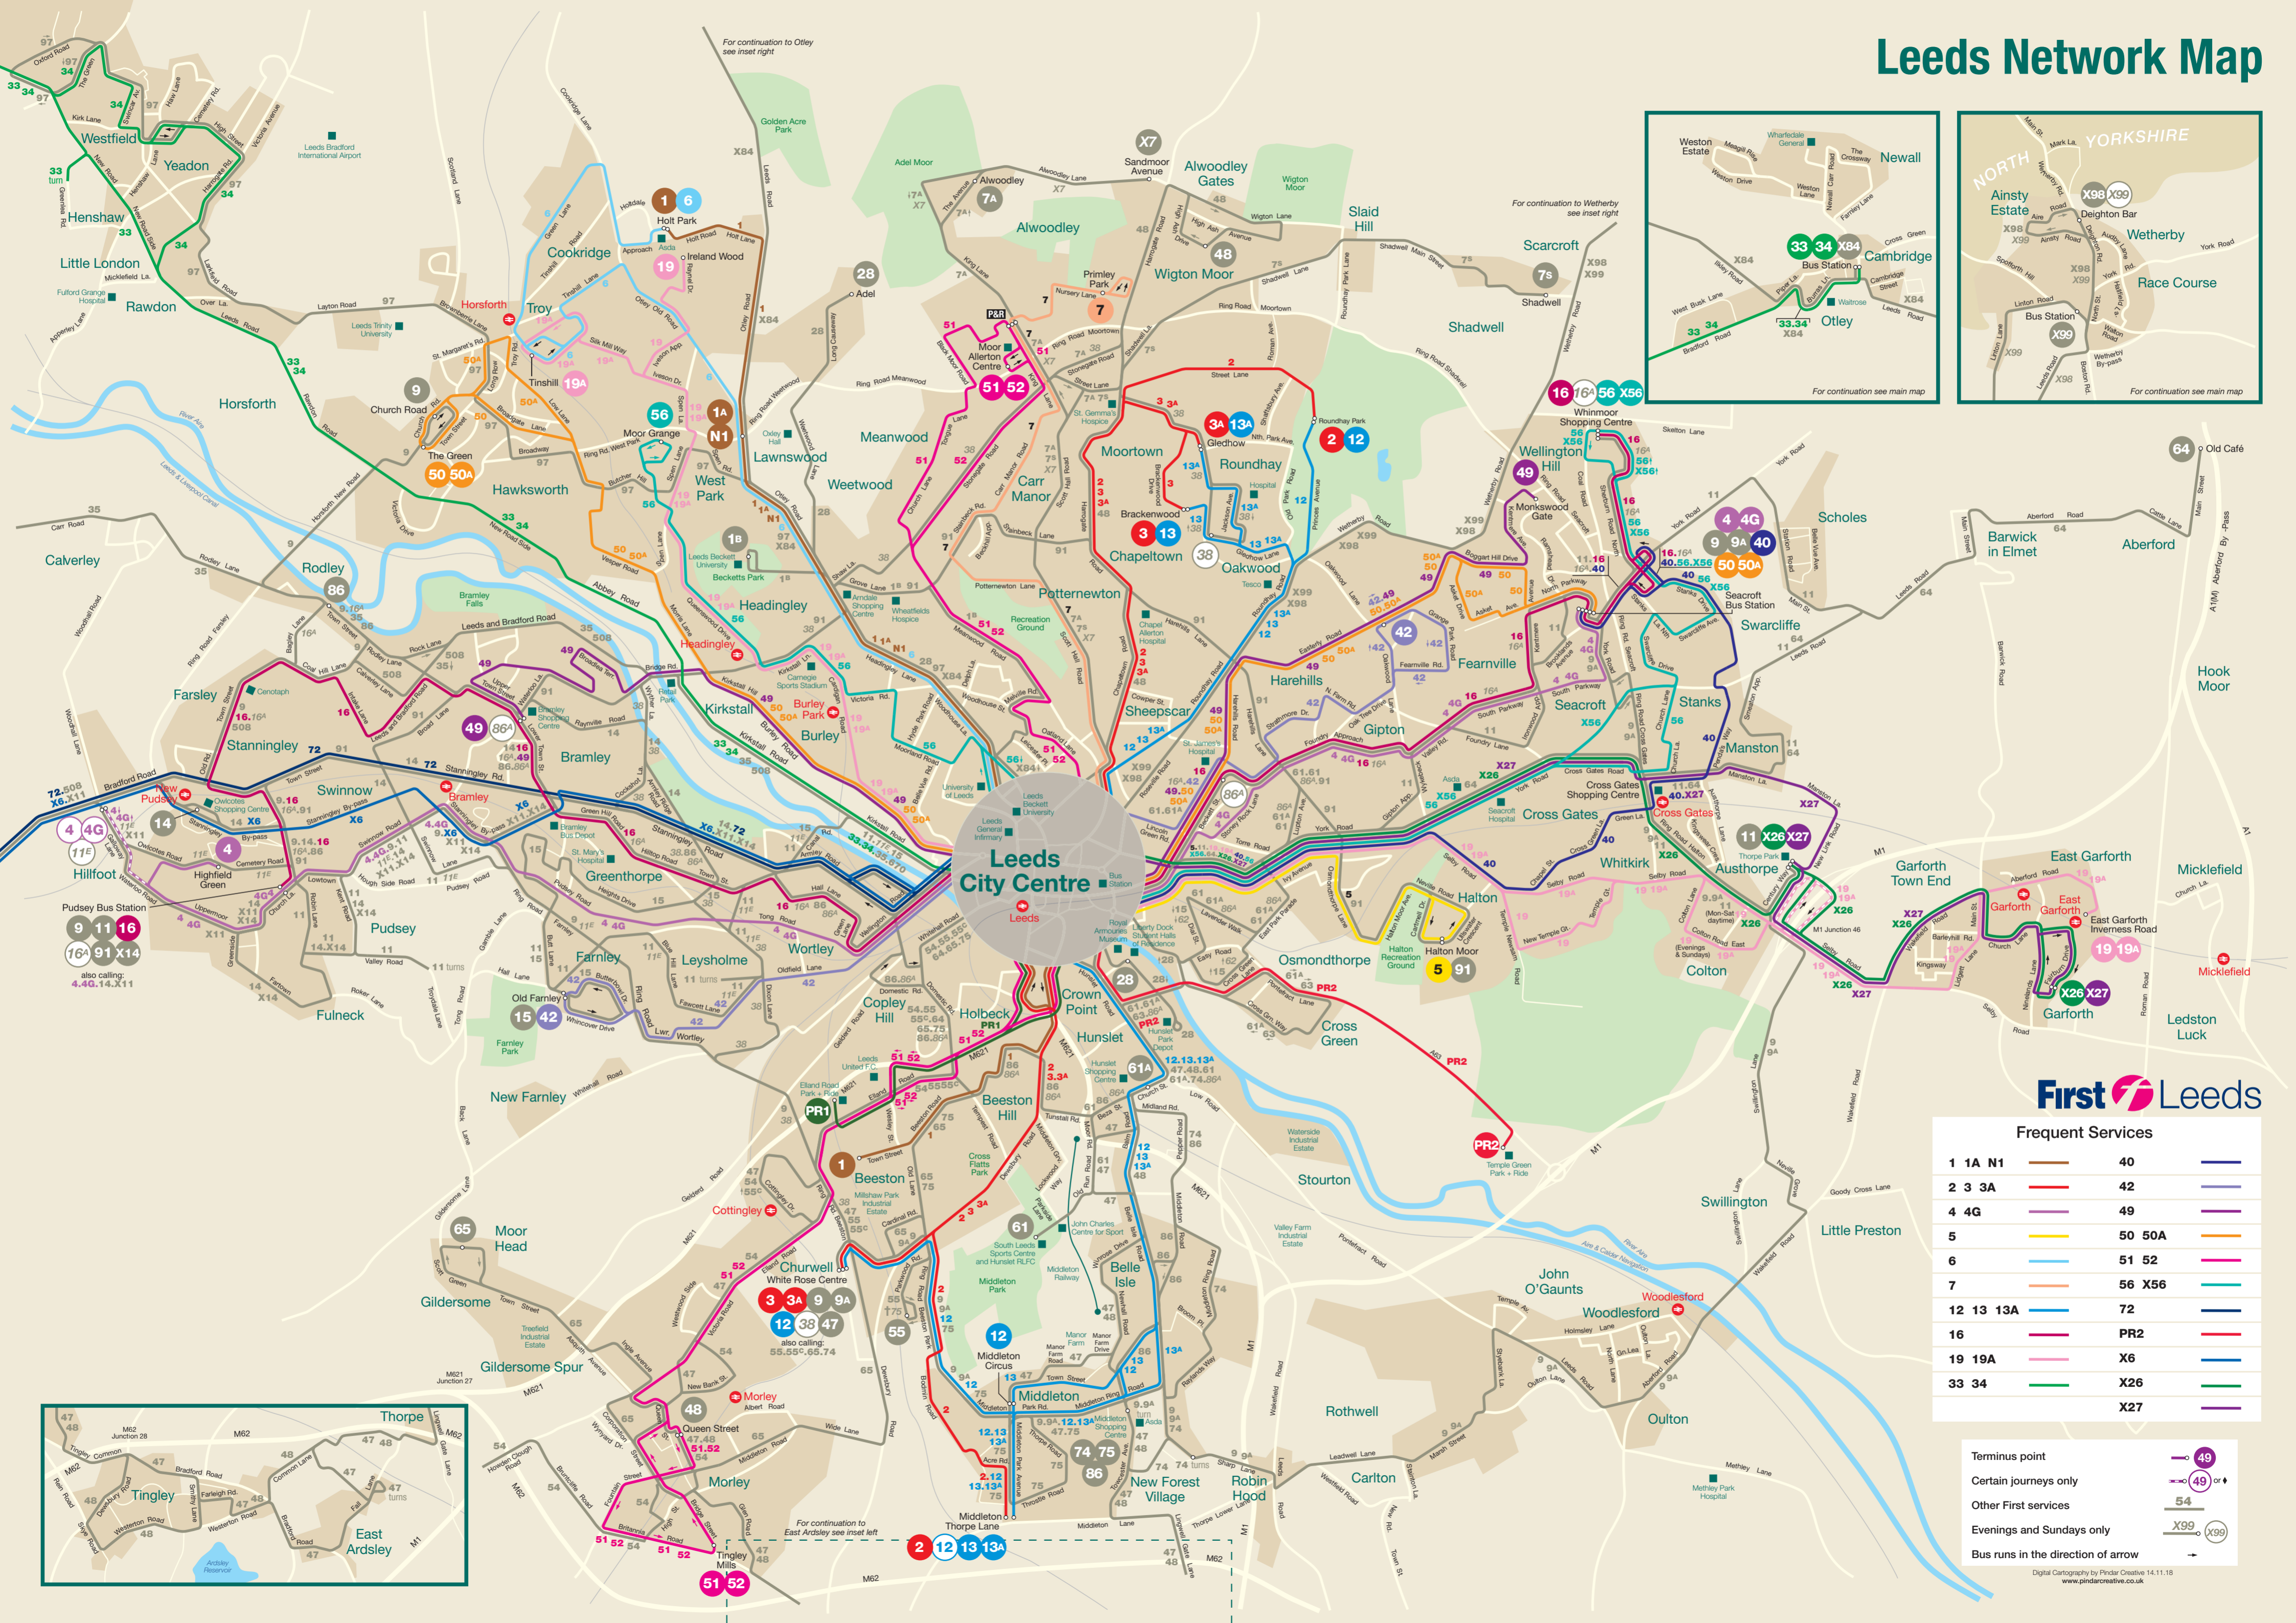

Leeds Network Map

Frequent Services

1	1A	N1	40	49
2	3	3A	42	49
4	4G		49	54
5			50	50A
6			51	52
7			56	X56
12	13	13A	72	72
16			PR2	PR2
19	19A		X6	X6
33	34		X26	X26
			X27	X27

- Terminus point
- Certain journeys only
- Other First services
- Evenings and Sundays only
- Bus runs in the direction of arrow