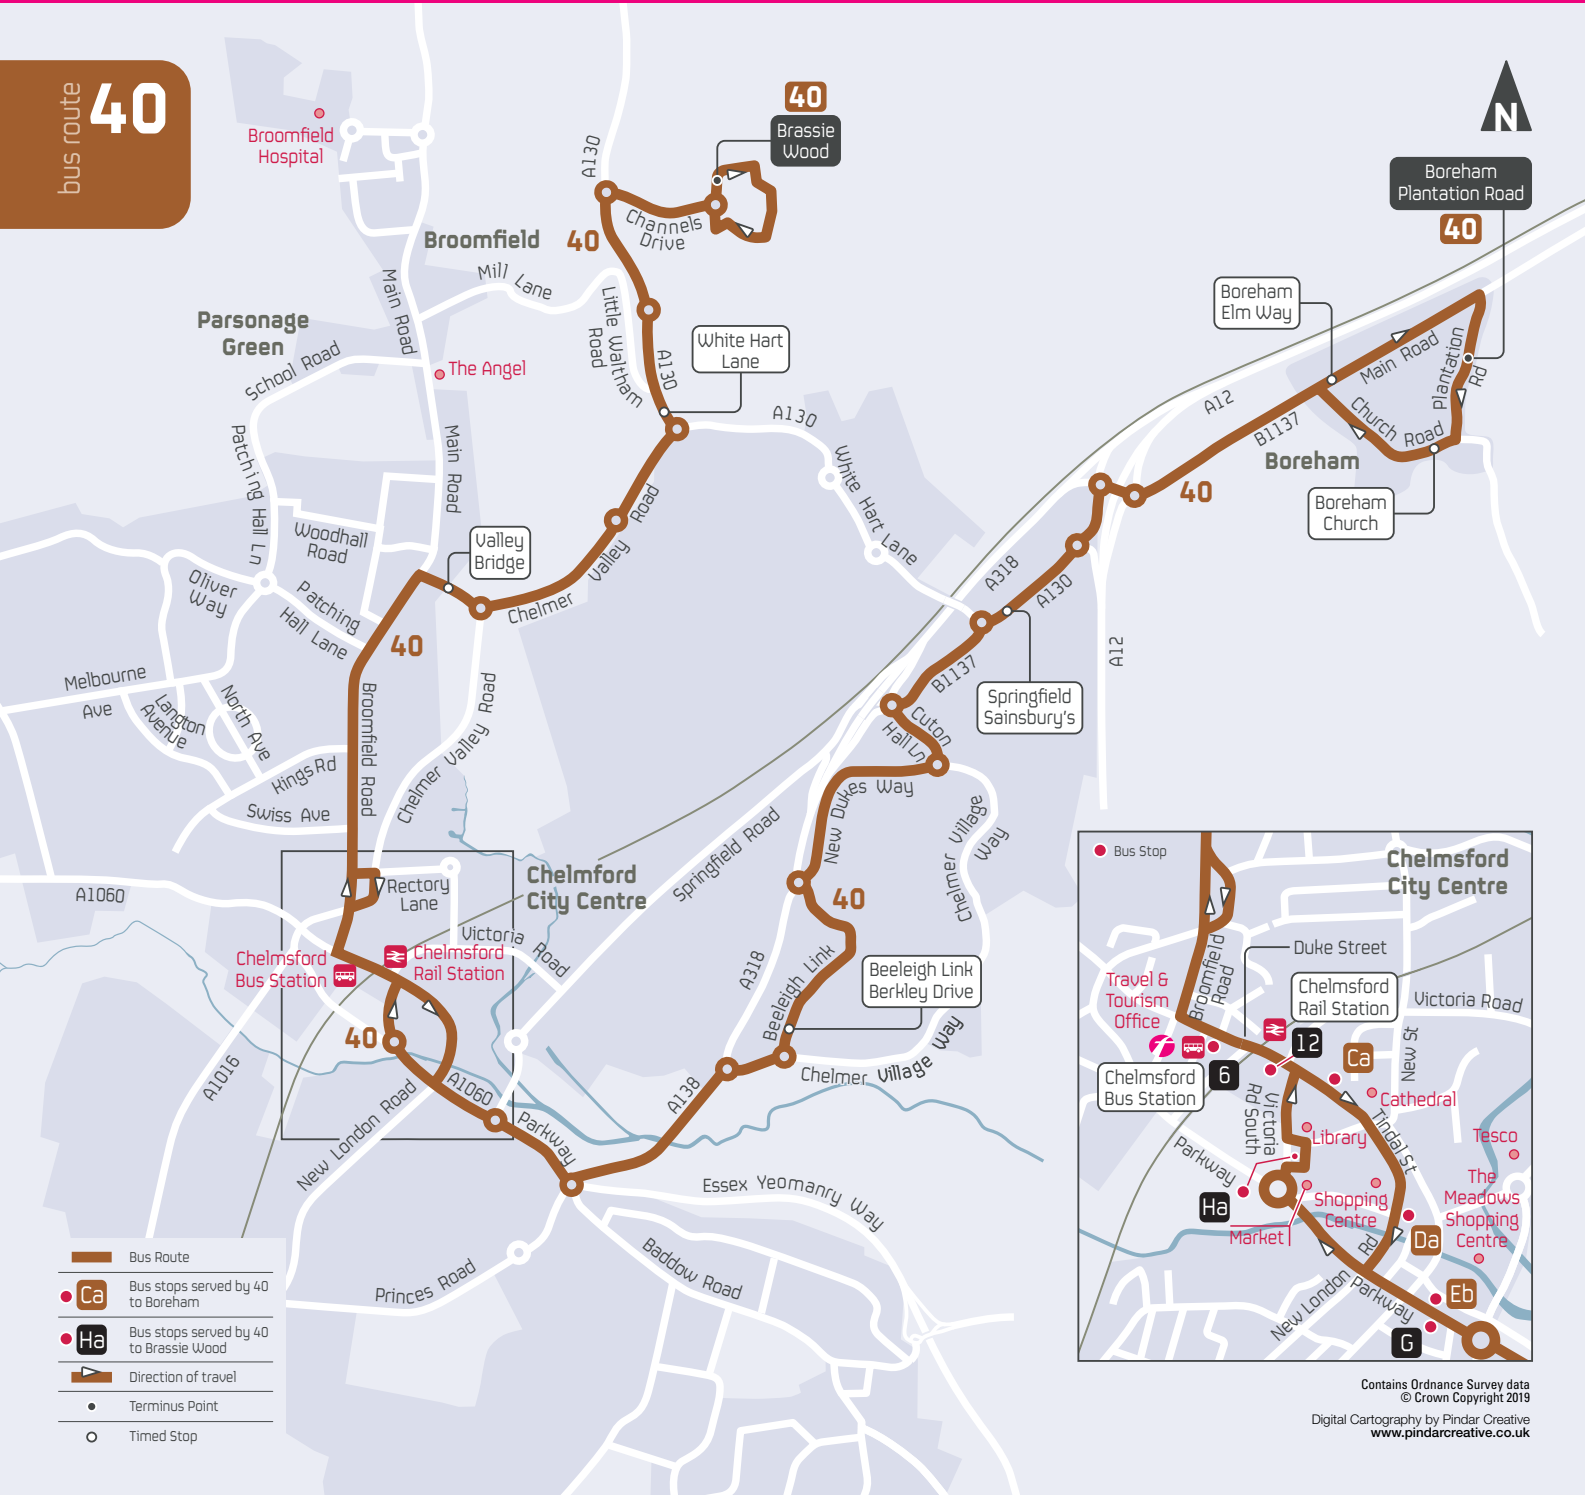

bus route 40

What's Changed?

Service 40: Broomfield Hospital to Boreham

Service 40 will be revised to operate between Channels, Broomfield Road, Chelmsford, Chelmer Village and Boreham. The Channels service in the evening peak will have an additional journey added, with four buses between 1800 and 1900. The existing section of service 40 between Chelmsford and Broomfield Hospital will be replaced by changes to services 54 and 56, providing an improved frequency to the hospital. A new Sunday service will be provided for Beeleigh Link by services 45A and 45C.

Then every 30 mins until

- Notes:**
 AW - Starts from Albatross Way 3 minutes earlier
 OFR - Continues to Boreham, Old Forge Road, arrives 1935
 PW - Continues from the Rail Station to Parkway, arrives 0915