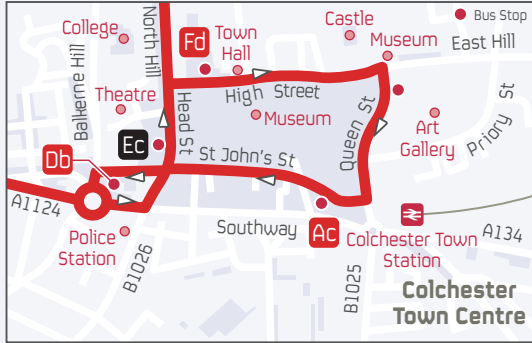

bus route 65

Contains Ordnance Survey data
© Crown Copyright 2019
Digital Cartography by Pindar Creative
www.pindarcreative.co.uk

- Bus Route
- Bus stops served by 65 to Stanway
- Bus stops served by 65 to Highwoods
- Occasional journey
- Direction of travel
- Terminus Point
- Timed Stop

What's Changed?

Service 65: Stanway to Colchester to Highwoods

Revised daily timetable. The Sunday service will be revised to operate every 20 minutes during the daytime. The section between Colchester and Highwoods will be complemented by an improved Sunday timetable on service 61, also operating every 20 minutes, combining to provide a bus every 10 minutes on the common section of route between the town centre, North Station, the Hospital and Highwoods.