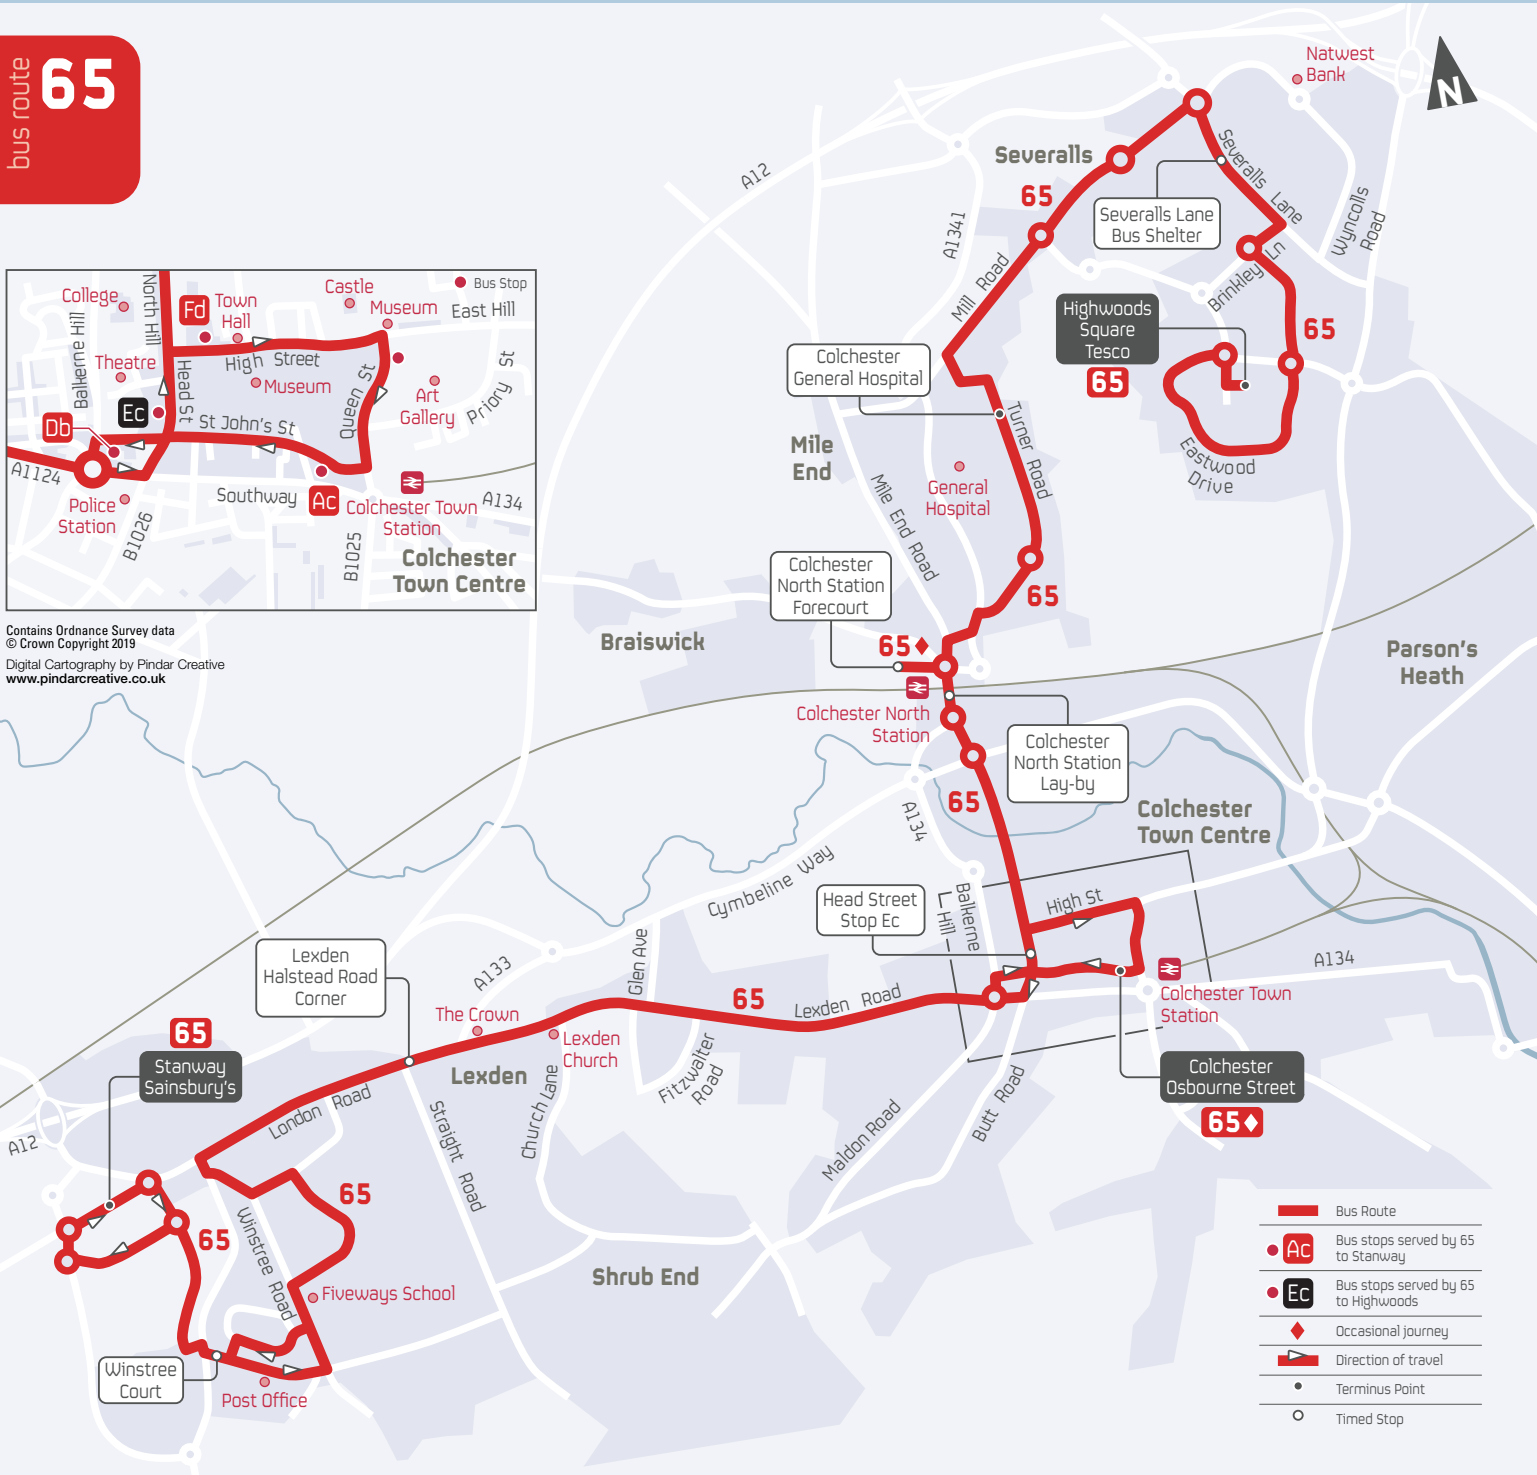

bus route 65

Contains Ordnance Survey data
© Crown Copyright 2019
Digital Cartography by Pindar Creative
www.pindarcreative.co.uk

- Bus Route
- Bus stops served by 65 to Stanway
- Bus stops served by 65 to Highwoods
- Occasional journey
- Direction of travel
- Terminus Point
- Timed Stop

What's Changed?

Service 65: Stanway to Colchester to Highwoods

Revised daily timetable. The Sunday service will be revised to operate every 20 minutes during the daytime. The section between Colchester and Highwoods will be complemented by an improved Sunday timetable on service 61, also operating every 20 minutes, combining to provide a bus every 10 minutes on the common section of route between the town centre, North Station, the Hospital and Highwoods.