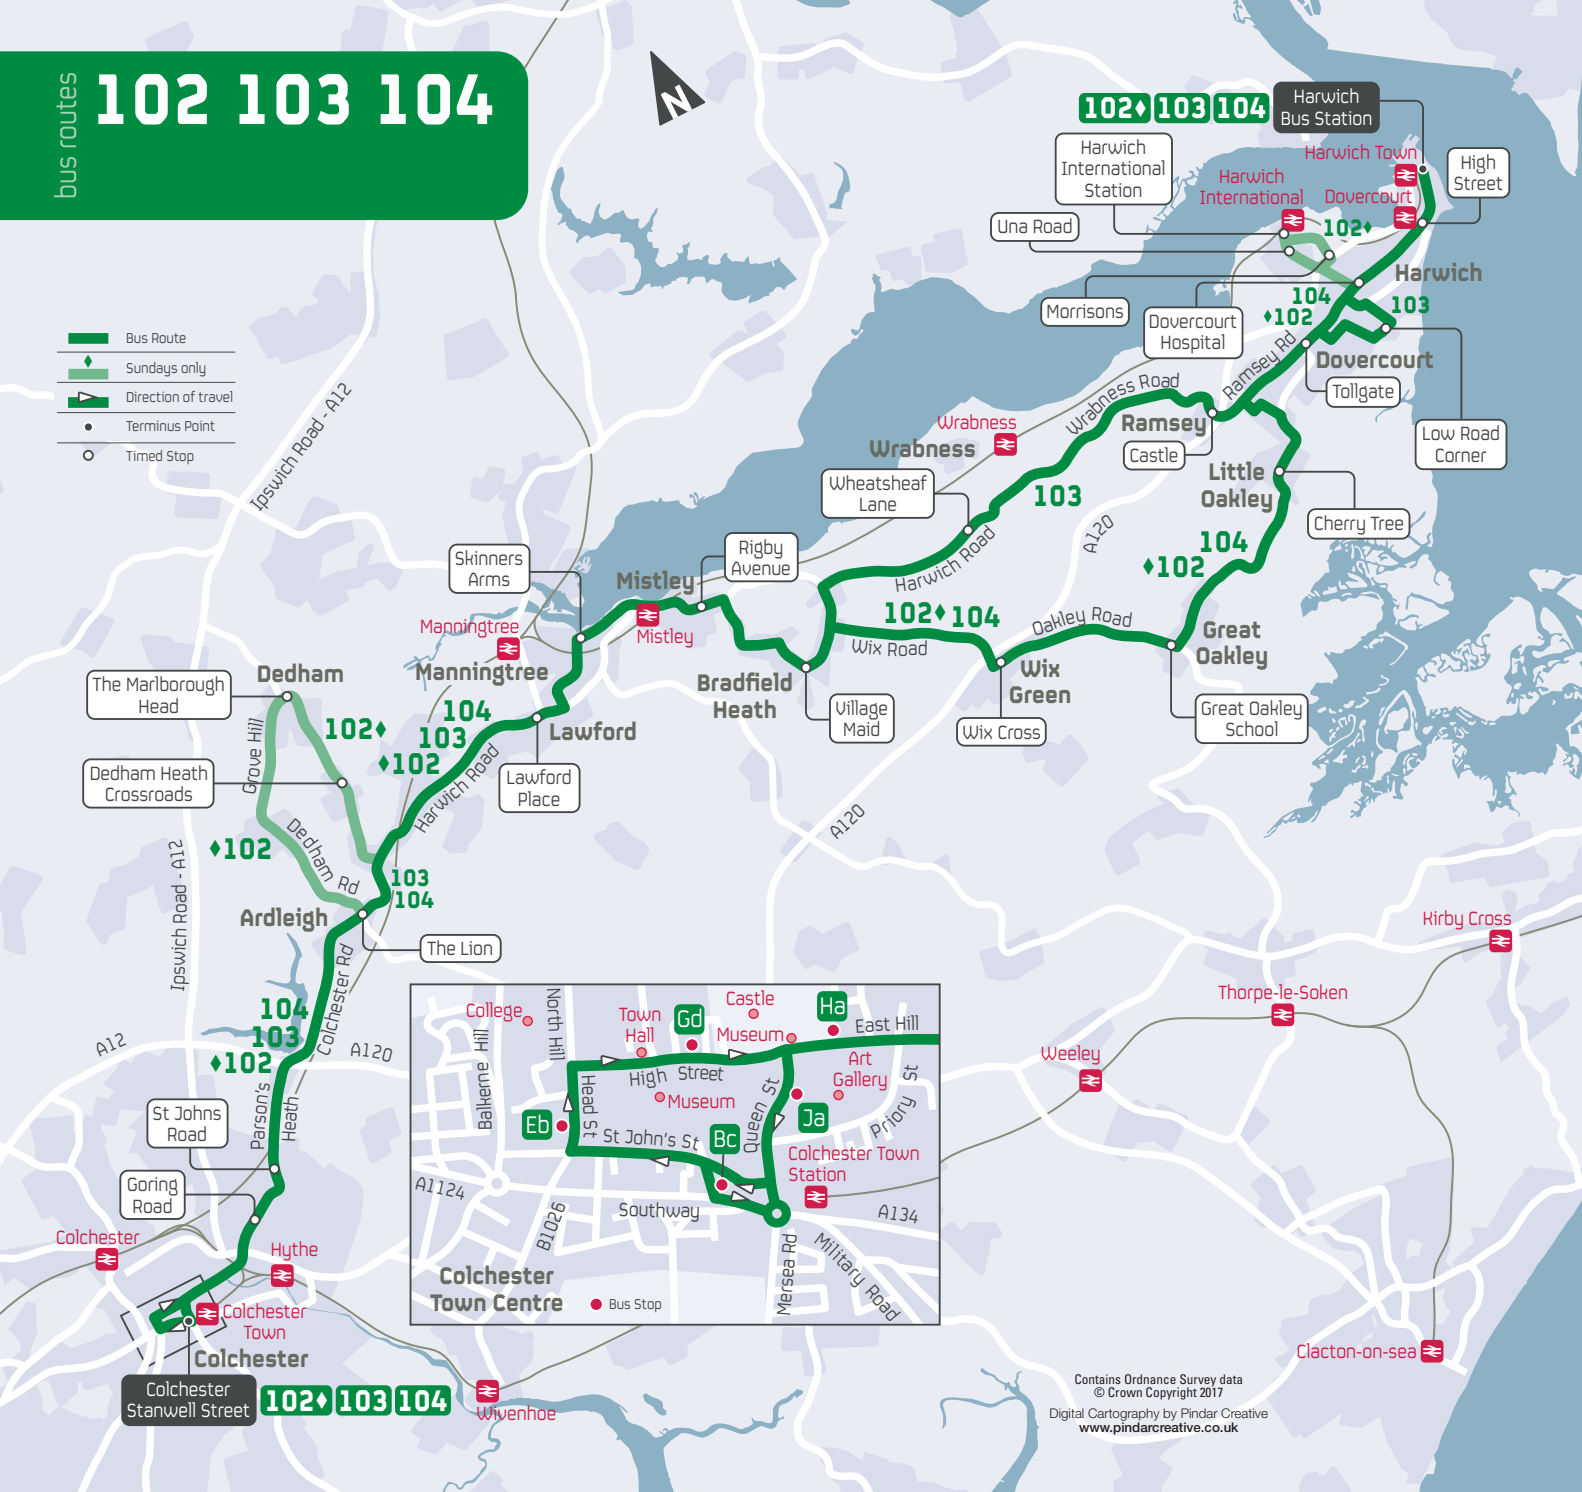

bus routes 102 103 104

- Bus Route
- ◆ Sundays only
- ▶ Direction of travel
- Terminus Point
- Timed Stop

Contains Ordnance Survey data
 © Crown Copyright 2017
 Digital Cartography by Pindar Creative
www.pindarcreative.co.uk

102 | 103 | 104 Colchester | Harwich via Manningtree

Saturdays (continued)

	Note									ECC	ECC
	Service Number	104	103	104	103	104	103	104	104	102	102
Colchester , Stanwell Street		1525	1605	1630	1655	1732	1755	1830	1900	2035	2335
High Street		1533	1613	1638	1703	1740	1803	1837	1907	2042	2342
Goring Road East		1542	1622	1647	1712	1749	1812	1844	1914	2046	2346
Parsons Heath St Johns Road		1544	1624	1649	1714	1751	1814	1846	1916	2048	2348
Ardleigh The Lion		1550	1630	1655	1720	1757	1820	1852	1922	2055	2355
Dedham Marlborough Head		—	—	—	—	—	—	—	—	2102	0002
Dedham Heath Crossroads		—	—	—	—	—	—	—	—	2104	0004
Lawford Place		1556	1636	1701	1726	1803	1826	1857	1927	2112	0012
Manningtree Skinners Arms		1602	1642	1707	1732	1809	1832	1902	1932	2117	0017
Mistley Rigby Avenue		1608	1648	1713	1738	1815	1837	1907	1937	2122	0022
Bradfield Village Maid		1614	1654	1719	1744	1821	1843	1913	1943	2128	0028
Wix Cross		1619	—	1724	—	1826	—	1918	1948	2132	0032
Great Oakley Memorial		1624	—	1729	—	1831	—	1923	1953	2136	0036
Little Oakley Cherry Tree		1629	—	1734	—	1836	—	1928	1958	2142	0042
Wrabness Wheatsheaf Lane		—	1700	—	1750	—	1849	—	—	—	—
Ramsey Castle		—	1706	—	1756	—	1855	—	—	—	—
Church Hill		1633	1707	1738	1757	1840	1856	1931	2001	2147	0047
Upper Dovercourt Post Office		1636	1710	1741	1800	1843	1859	1934	2004	2152	0052
Low Road Corner		—	1715	—	1805	—	1904	—	—	—	—
Parkeston, Una Road		—	—	—	—	—	—	—	—	2155	—
Harwich International Port		—	—	—	—	—	—	—	—	2158	—
Parkeston, Morrisons		—	—	—	—	—	—	—	—	2200	—
Dovercourt Hospital		1639	1719	1744	1809	1846	1908	1937	2007	2206	0055
Dovercourt High Street		1644	1724	1749	1814	1851	1912	1941	2011	2209	0058
Harwich , Bus Station		1647	1727	1752	1817	1854	1915	1943	2013	2212	0101