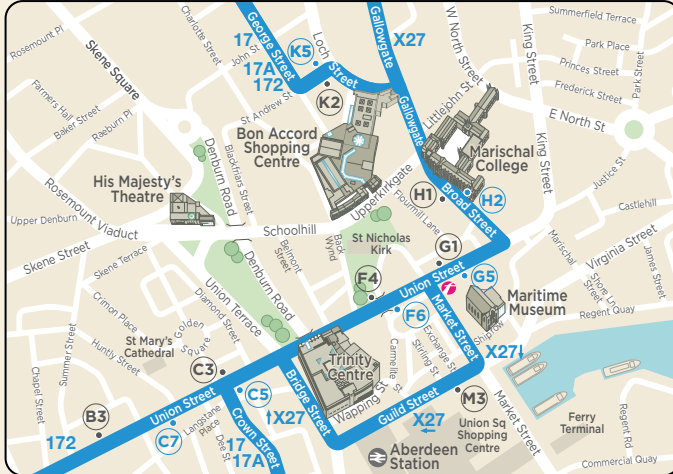

Route Map

17 17A 172 X27

Where to find your bus in ABERDEEN CITY CENTRE

for continuation to Dyce,
see centre pages

17, 17A, 172, X27

Route of services
17, 17A, 172, X27

Terminus Point

Bus stops served towards
Faulds Gate/Redmoss

Bus stops served towards
Newhills/Dyce

Other bus stops

Railway Station

First Travel Centre