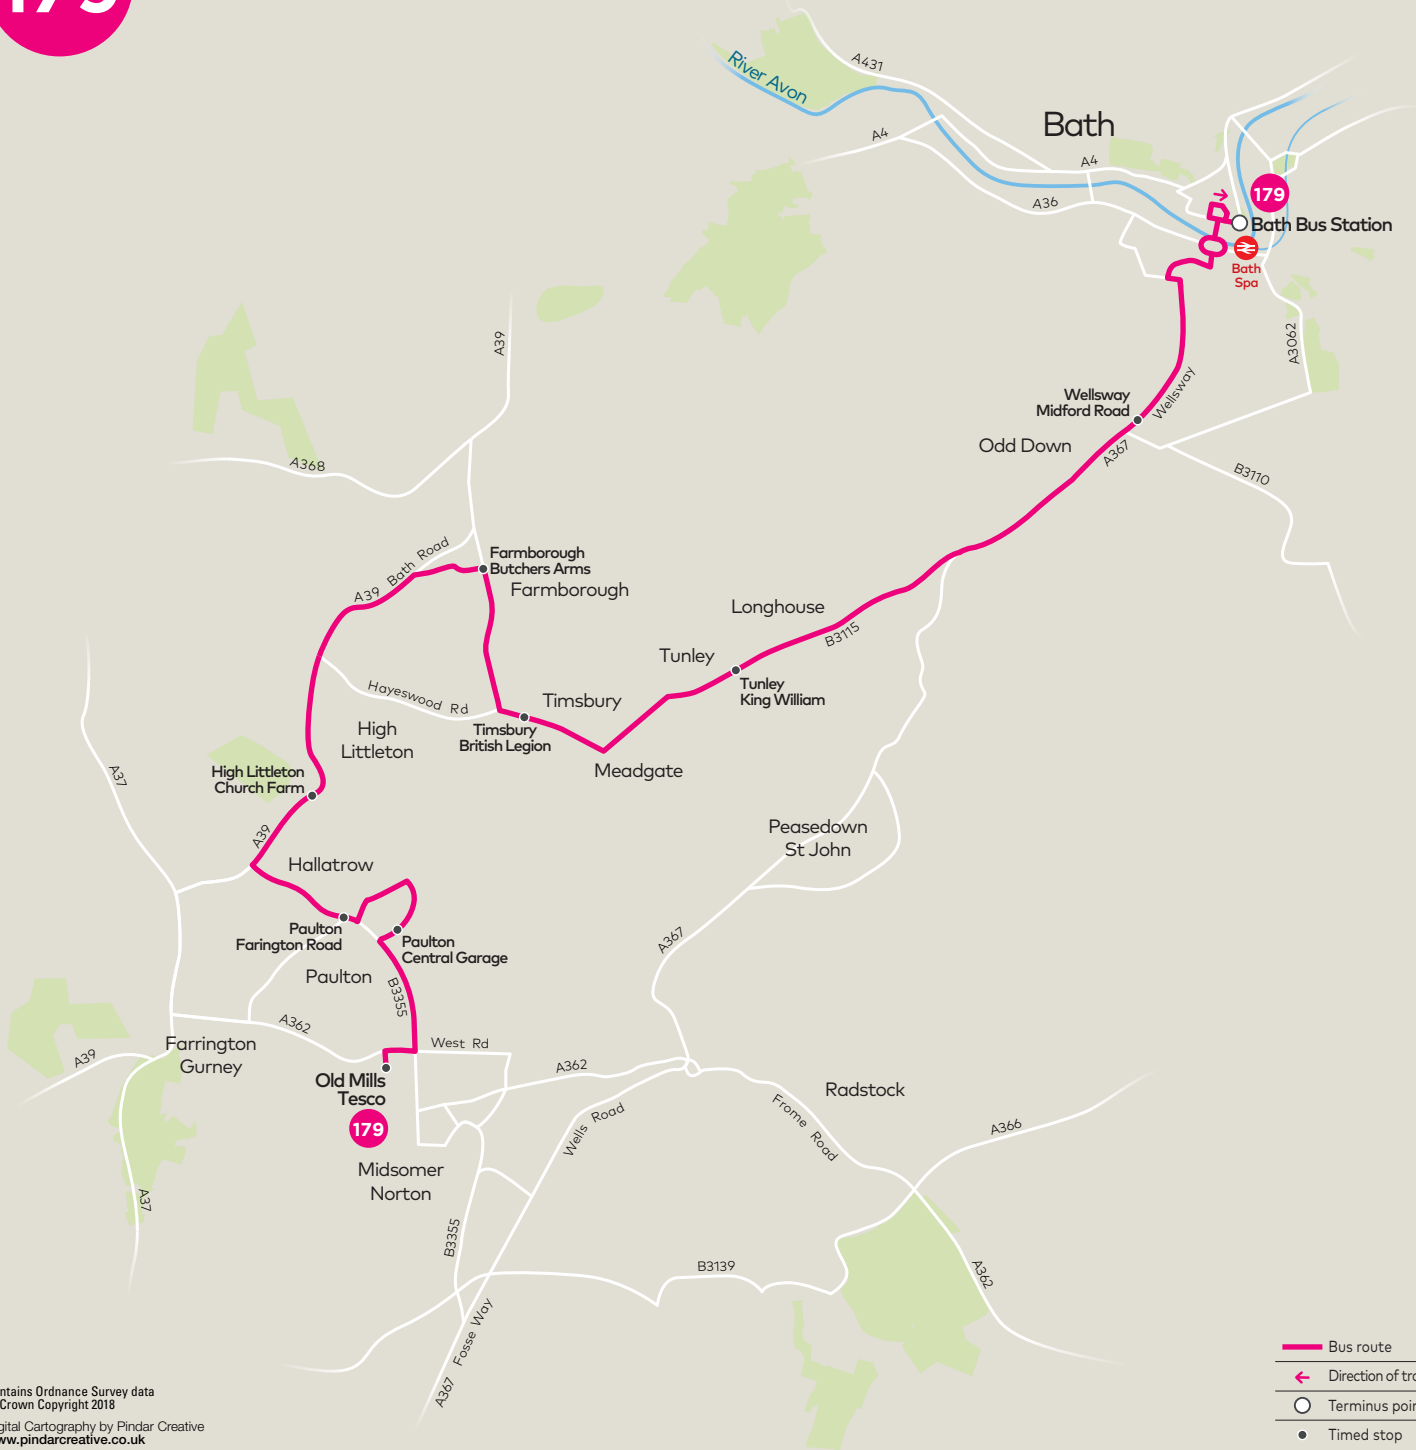

- Bus route
- Direction of travel
- Terminus point
- Timed stop