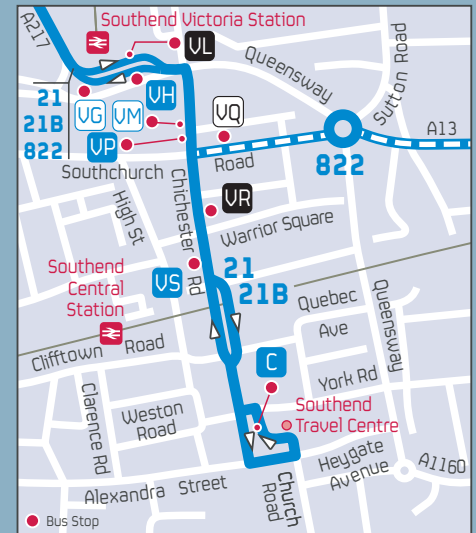

Southend to Canvey Newlands / Esplanade

Service 21: Revised Monday to Friday peak hours timetable. The New Thundersley (Church Road) to Benfleet Station short journeys will be withdrawn, due to very poor usage. The service 21X journeys which currently operate between Canvey Eastern Esplanade and Benfleet Station will no longer operate. The part of the route that is currently common with service 21 will be covered by a number of additional service 21A journeys operating between Canvey Town Centre, Furtherwick Road, Thorney Bay Road, Canvey Village and Benfleet Station. For customers who currently board service 21X towards the Labworth Park end of the Esplanade, we recommend that the revised services 21 and 21A serving Furtherwick Road are used as an alternative. For customers who board the existing 21X near the Seaview Road end of the route, an alternative frequent service is available on services 22, 27 and 27X along Canvey High Street / Point Road, which also serve Canvey town centre and Benfleet Station.

bus routes

21 21A 21B 822

- Bus Route
- Bus stops served by 21 21B to Canvey Island
- Bus stops served by 21 21B to Southend Travel Centre
- Bus stops served by 822 to Canvey Island
- Bus stops served by 822 to Bourne Green
- Limited service
- Sunday only
- Direction of travel
- Terminus Point
- Timed Stop

Note:

HW - Starts from Hadleigh Waggon & Horses 3 minutes earlier

21 | 21A

Southend | Canvey (Newlands, Creek Road) via Leigh, Thundersley, Benfleet and Canvey Village

Mondays to Fridays except Public Holidays (continued)