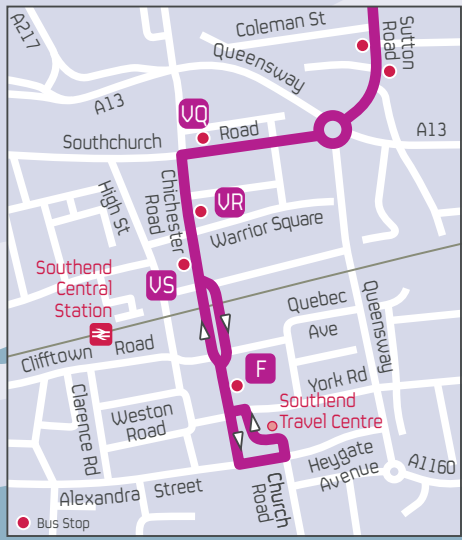

bus route **24**

-  Bus Route
-  Bus stops served by 24 to and from Southchurch
-  Direction of travel
-  Terminus Point
-  Timed Stop

24

Southend Central | Southchurch (Archer Avenue)

via Sutton Road and Hamstel Road

Mondays to Fridays except Public Holidays

Service Number	24	24	24	24	24	24		24	24	24		24	24	24	24
Southend, Travel Centre 	0700	0720	0740	0800	0820	0840	Then at these mins	00	20	40	until	1800	1820	1840	1900
Central Ave, Bournemouth Park Road	0708	0728	0748	0808	0828	0848		08	28	48		1808	1828	1848	1908
Newington Avenue, Archer Avenue	0714	0734	0754	0814	0834	0854		14	34	54		1814	1834	1854	1914

Saturdays

Service Number	24	24	24	24	24		24	24	24		24	24	24	24
Southend, Travel Centre 	0820	0840	0900	0920	0940	Then at these mins	00	20	40	until	1800	1820	1840	1900
Central Ave, Bournemouth Park Road	0828	0848	0908	0928	0948		08	28	48		1808	1828	1848	1908
Newington Avenue, Archer Avenue	0834	0854	0914	0934	0954		14	34	54		1814	1834	1854	1914

Saturdays

Service Number	24	24	24	24	24	24	24		24	24	24		24	24	24	24
Newington Avenue , Archer Avenue	0756	0816	0836	0856	0916	0936	0956	Then at these mins	16	36	56	until	1816	1836	1856	1916
Southchurch, Newington Avenue	0800	0820	0840	0900	0920	0940	1000		20	40	00		1820	1840	1900	1920
North Ave, Bournemouth Park Road	0805	0825	0845	0905	0925	0945	1005		25	45	05		1825	1845	1905	1925
Southend , Travel Centre 	0813	0833	0853	0913	0933	0953	1013		33	53	13		1833	1853	1913	1933