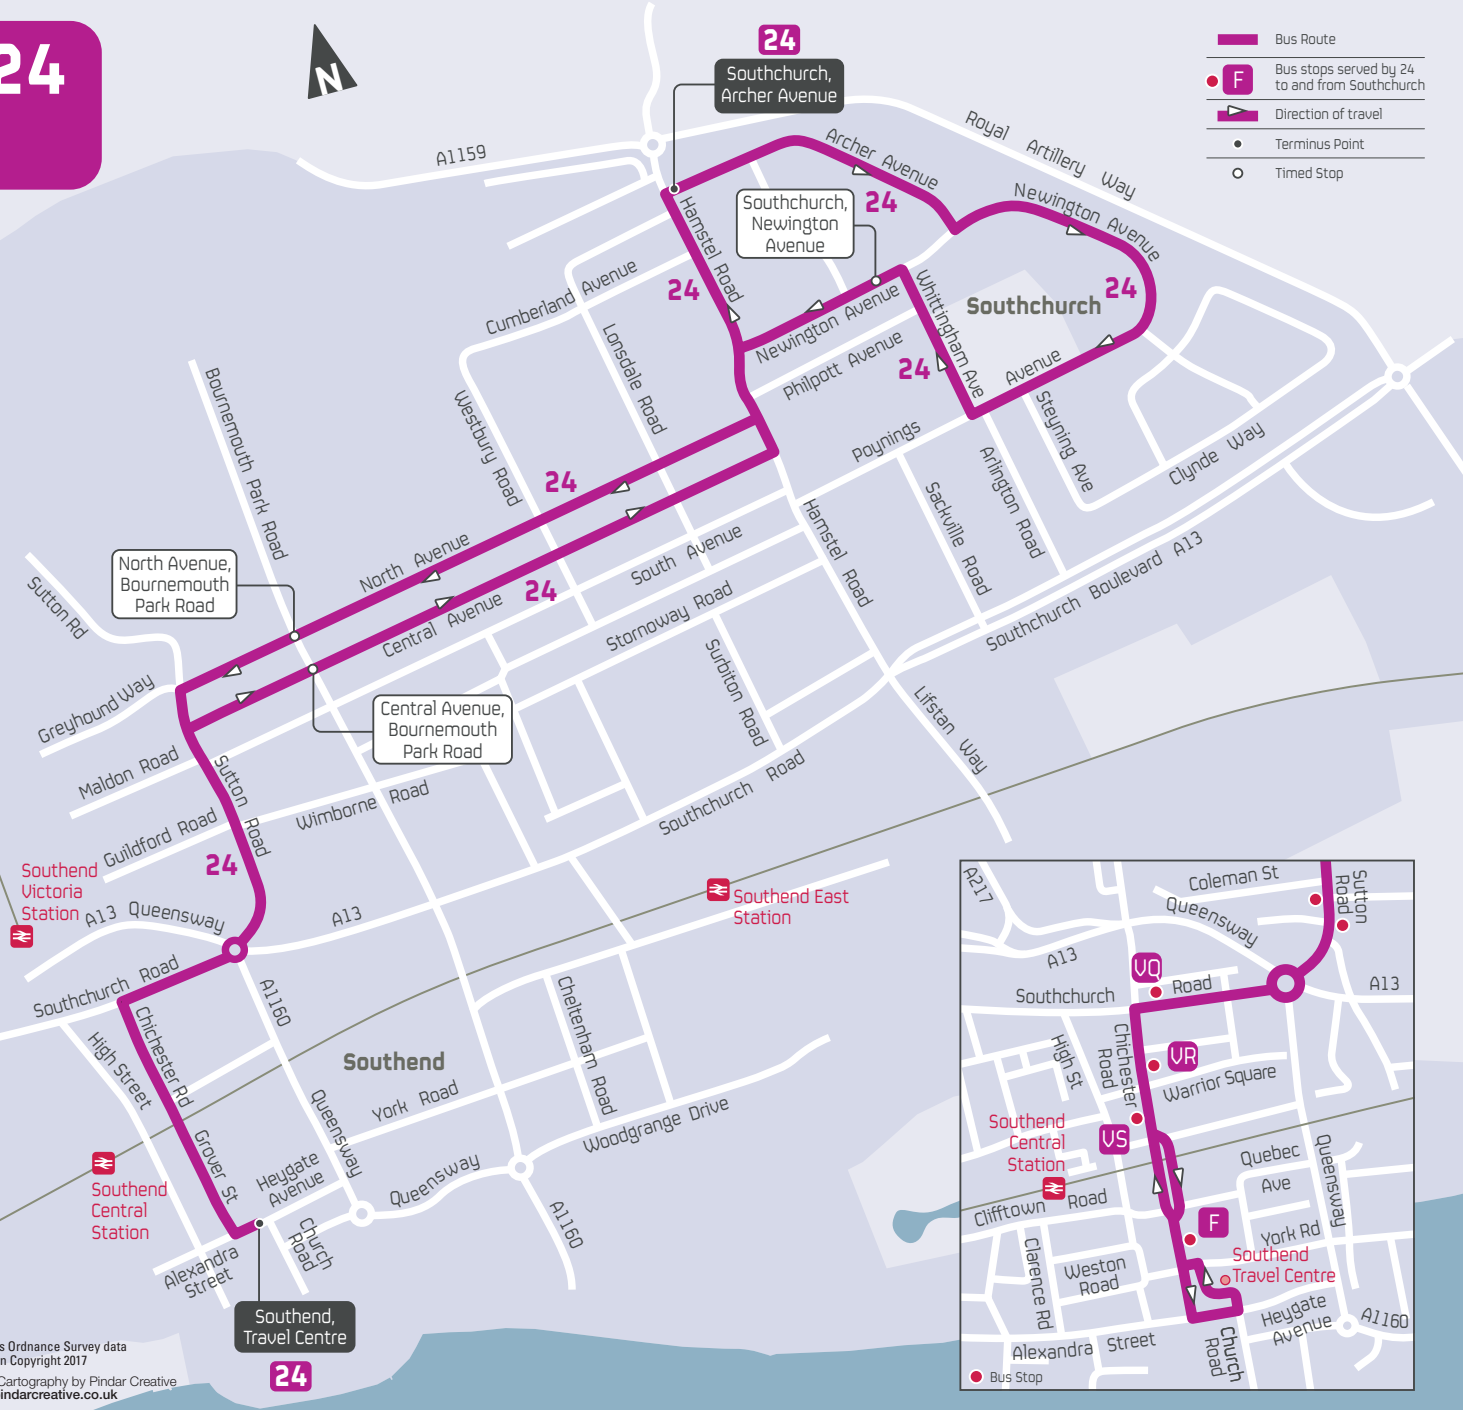

bus route **24**

-  Bus Route
-  Bus stops served by 24 to and from Southchurch
-  Direction of travel
-  Terminus Point
-  Timed Stop

24

Southend Central | Southchurch (Archer Avenue)

via Sutton Road and Hamstel Road

Mondays to Fridays except Public Holidays

Service Number	24	24	24	24	24	24		24	24	24		24	24	24	24
Southend, Travel Centre 	0700	0720	0740	0800	0820	0840	Then at these mins	00	20	40	until	1800	1820	1840	1900
Central Ave, Bournemouth Park Road	0708	0728	0748	0808	0828	0848		08	28	48		1808	1828	1848	1908
Newington Avenue, Archer Avenue	0714	0734	0754	0814	0834	0854		14	34	54		1814	1834	1854	1914