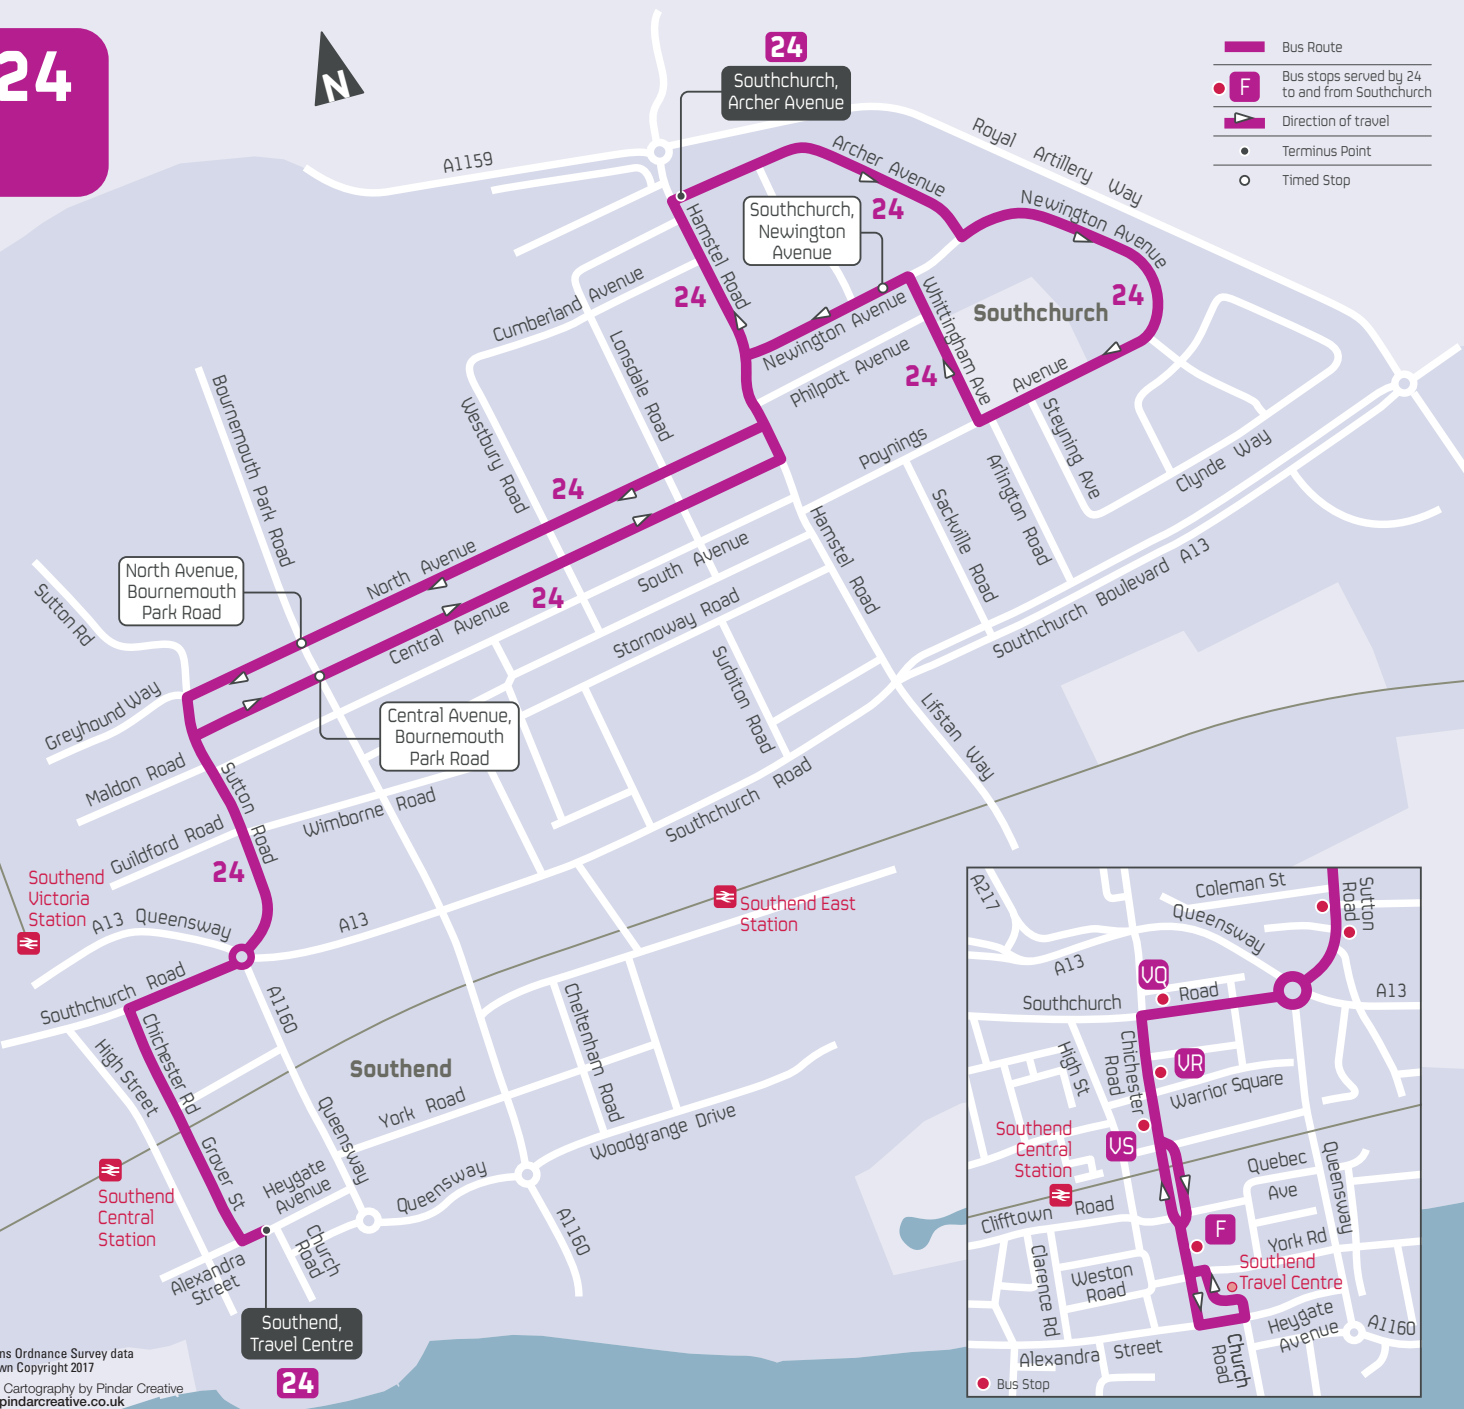

## Thanks for travelling with us ...

For more information on any aspect of our services please visit:

**[www.firstgroup.com/essex](http://www.firstgroup.com/essex)**

bus route **24**

- Bus Route
- F Bus stops served by 24 to and from Southchurch
- Direction of travel
- Terminus Point
- Timed Stop

24

**Southend Central | Southchurch (Archer Avenue)**

via Sutton Road and Hamstel Road

**Mondays to Fridays** except Public Holidays

Service Number	24	24	24	24	24		24	24	24		24	24	24	24
<b>Southend, Travel Centre</b> 	0720	0740	0800	0820	0840	Then at these mins	00	20	40	until	1800	1820	1840	1900
Central Ave, Bournemouth Park Road	0728	0748	0808	0828	0848		08	28	48		1808	1828	1848	1908
<b>Newington Avenue, Archer Avenue</b>	0734	0754	0814	0834	0854		14	34	54		1814	1834	1854	1914