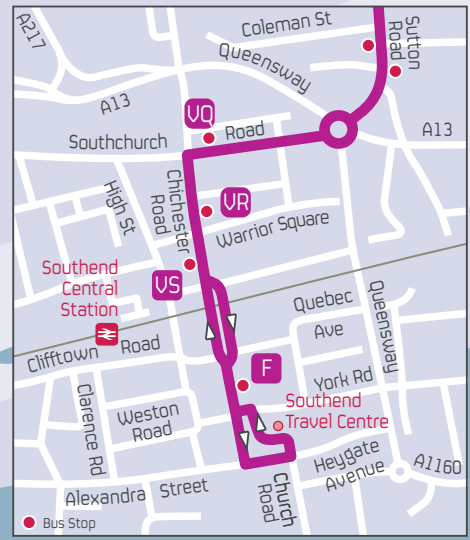

**First Travel Shop**, 26 St Botolph's Street, Colchester, CO2 7EA

Our First travel shops are open 0900 to 1700 Monday to Friday and 0900 to 1300 on Saturdays.

## Thanks for travelling with us ...

For more information on any aspect of our services please visit:

**[www.firstgroup.com/essex](http://www.firstgroup.com/essex)**

bus route **24**

- Bus Route
- F Bus stops served by 24 to and from Southchurch
- Direction of travel
- Terminus Point
- Timed Stop

24

**Southend Central | Southchurch (Archer Avenue)**

via Sutton Road and Hamstel Road

**Mondays to Fridays** except Public Holidays

Service Number	24	24	24	24	24		24	24	24		24	24	24	24
<b>Southend, Travel Centre</b> 	0720	0740	0800	0820	0840	Then at these mins	00	20	40	until	1800	1820	1840	1900
Central Ave, Bournemouth Park Road	0728	0748	0808	0828	0848		08	28	48		1808	1828	1848	1908
<b>Newington Avenue, Archer Avenue</b>	0734	0754	0814	0834	0854		14	34	54		1814	1834	1854	1914

**Saturdays**

Service Number	24	24	24	24	24		24	24	24		24	24	24	24
<b>Southend, Travel Centre</b> 	0820	0840	0900	0920	0940	Then at these mins	00	20	40	until	1800	1820	1840	1900
Central Ave, Bournemouth Park Road	0828	0848	0908	0928	0948		08	28	48		1808	1828	1848	1908
<b>Newington Avenue, Archer Avenue</b>	0834	0854	0914	0934	0954		14	34	54		1814	1834	1854	1914