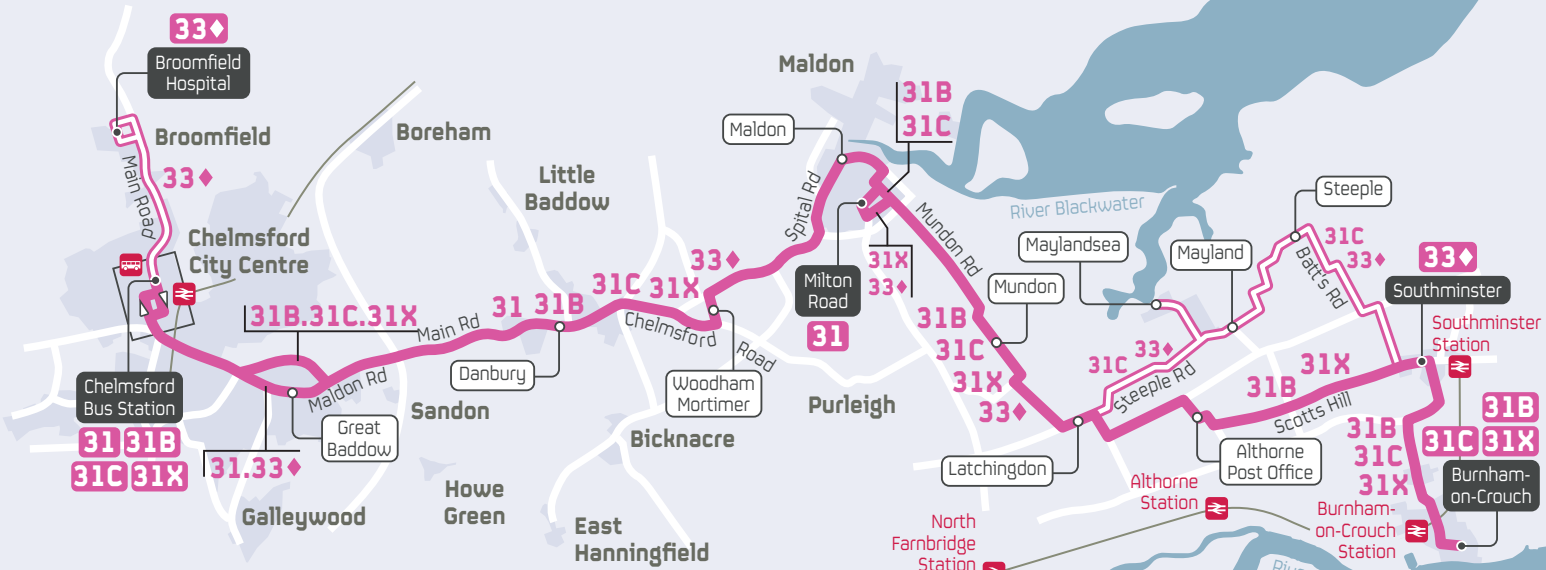

bus routes **31 31B 31C 31X 33**

- Bus Route
- Occasional Journeys
- Direction of travel
- Sundays only
- Terminus Point
- Timed Stop

31B | 31X

Chelmsford | Burnham via Danbury and Maldon

Mondays to Fridays except Public Holidays