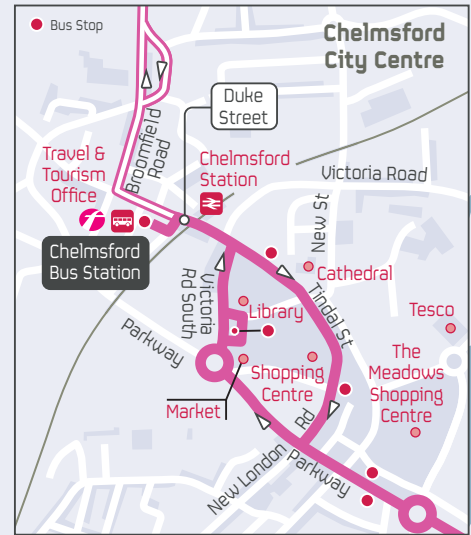

bus routes **31 31B 31C 31X 33**

- Bus Route
- Occasional Journeys
- Direction of travel
- Sundays only
- Terminus Point
- Timed Stop