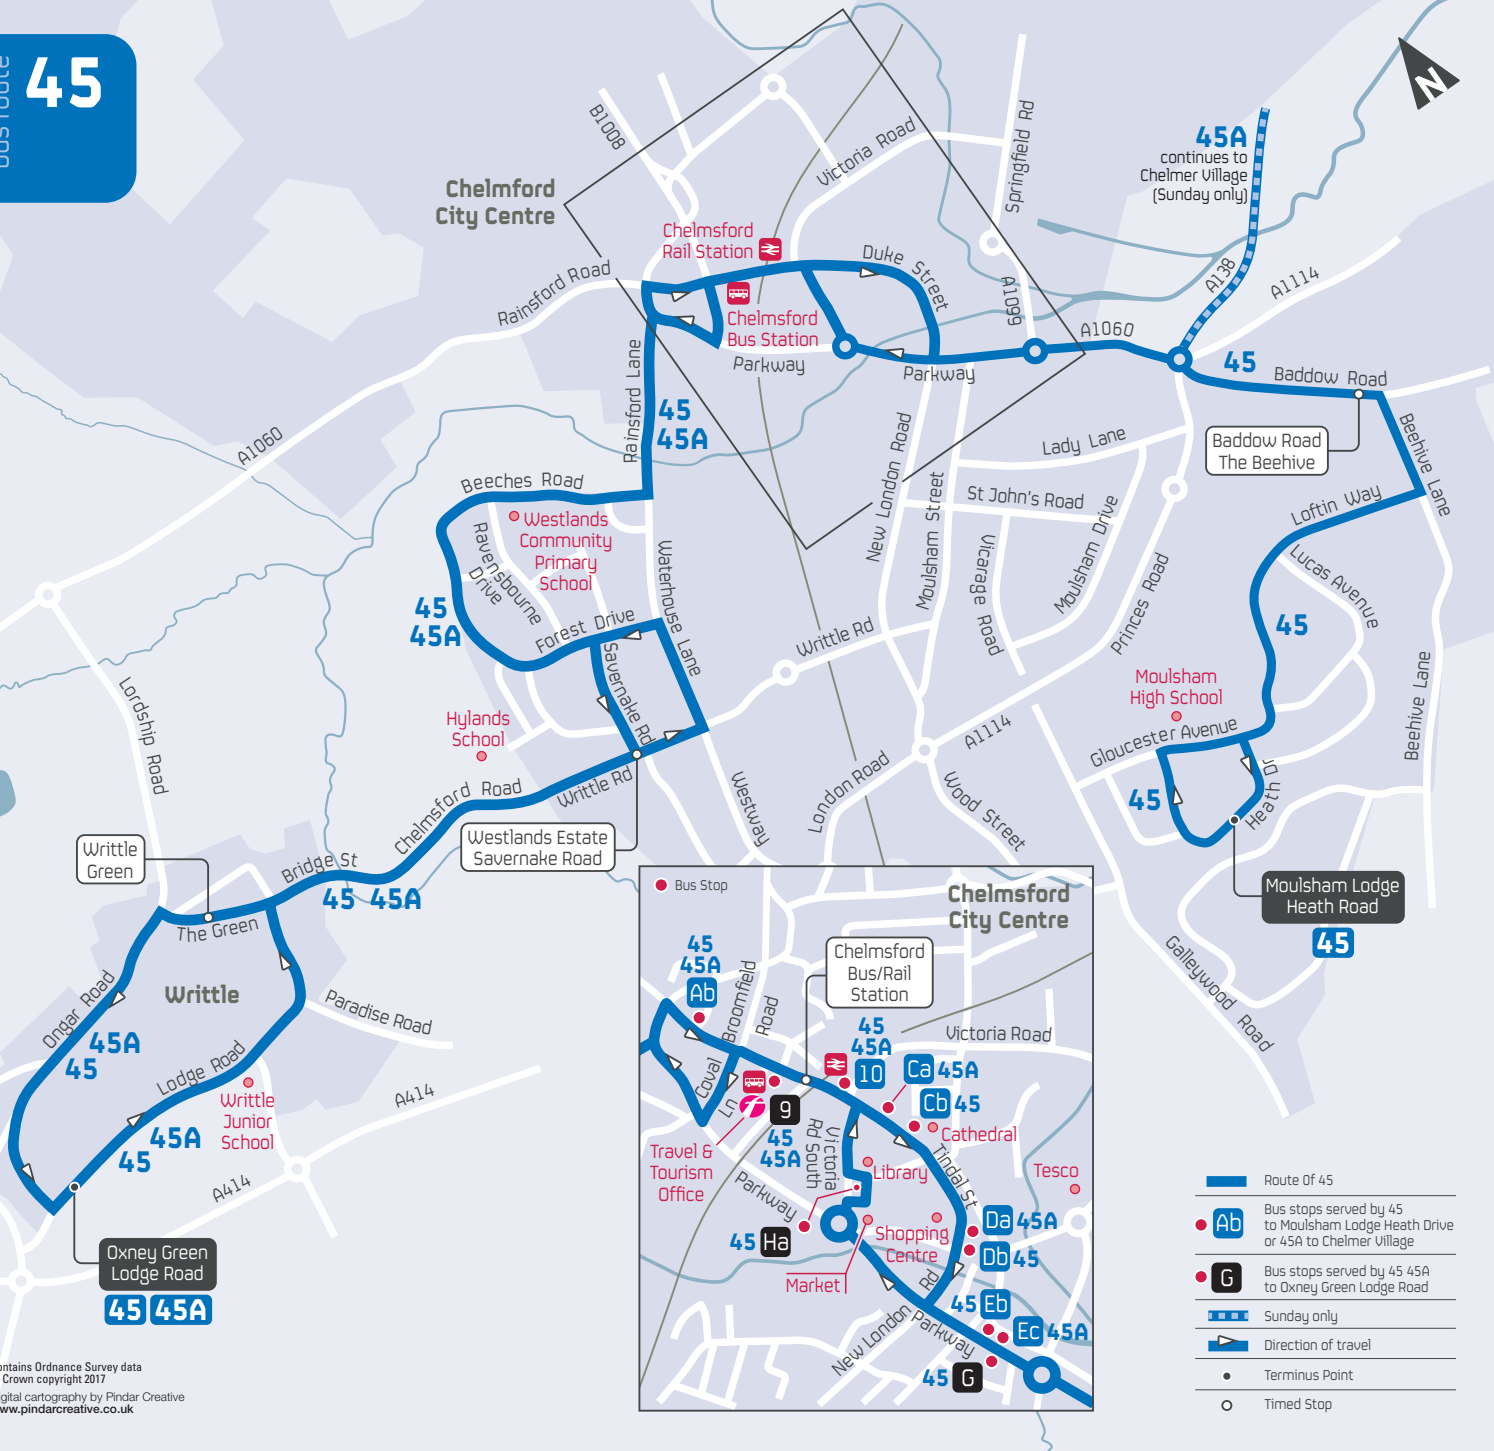

bus route **45**

Chelmsford City Centre

45A
continues to
Chelmer Village
(Sunday only)

Baddow Road
The Beehive

Moulsham Lodge
Heath Road

Writtle
Green

Oxney Green
Lodge Road

Westlands Estate
Savernake Road

Writtle
Junior School

Westlands
Community
Primary
School

Hylands
School

Moulsham
High School

- Route Of 45
- Bus stops served by 45 to Moulsham Lodge Heath Drive or 45A to Chelmer Village
- Bus stops served by 45 45A to Oxney Green Lodge Road
- Sunday only
- Direction of travel
- Terminus Point
- Timed Stop