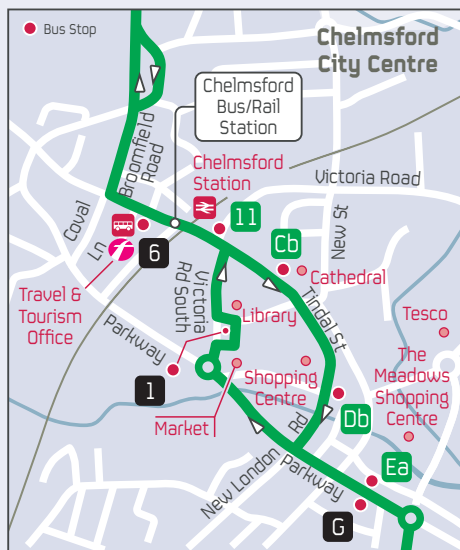

### Galleywood to Channels

**Service 51:** Revised route and timetable, with buses operating up as per the existing route between Channels and Readers Corner, every 30 minutes. The service will then operate via Gowers Avenue and Plumtree Avenue in both directions to Great Baddow (Vineyards) and then as current service 40 to Maltings estate.

### Thanks for travelling with us ...

For more information on any aspect of our services please visit:  
[www.firstgroup.com/essex](http://www.firstgroup.com/essex)

bus route **51**

- Route of 51

---

- Ea** Bus stops served by 51 to Galleywood

---

The bus stop is located in the layby on the section of Brassie Wood between Fairway Drive and Mashie Link

51