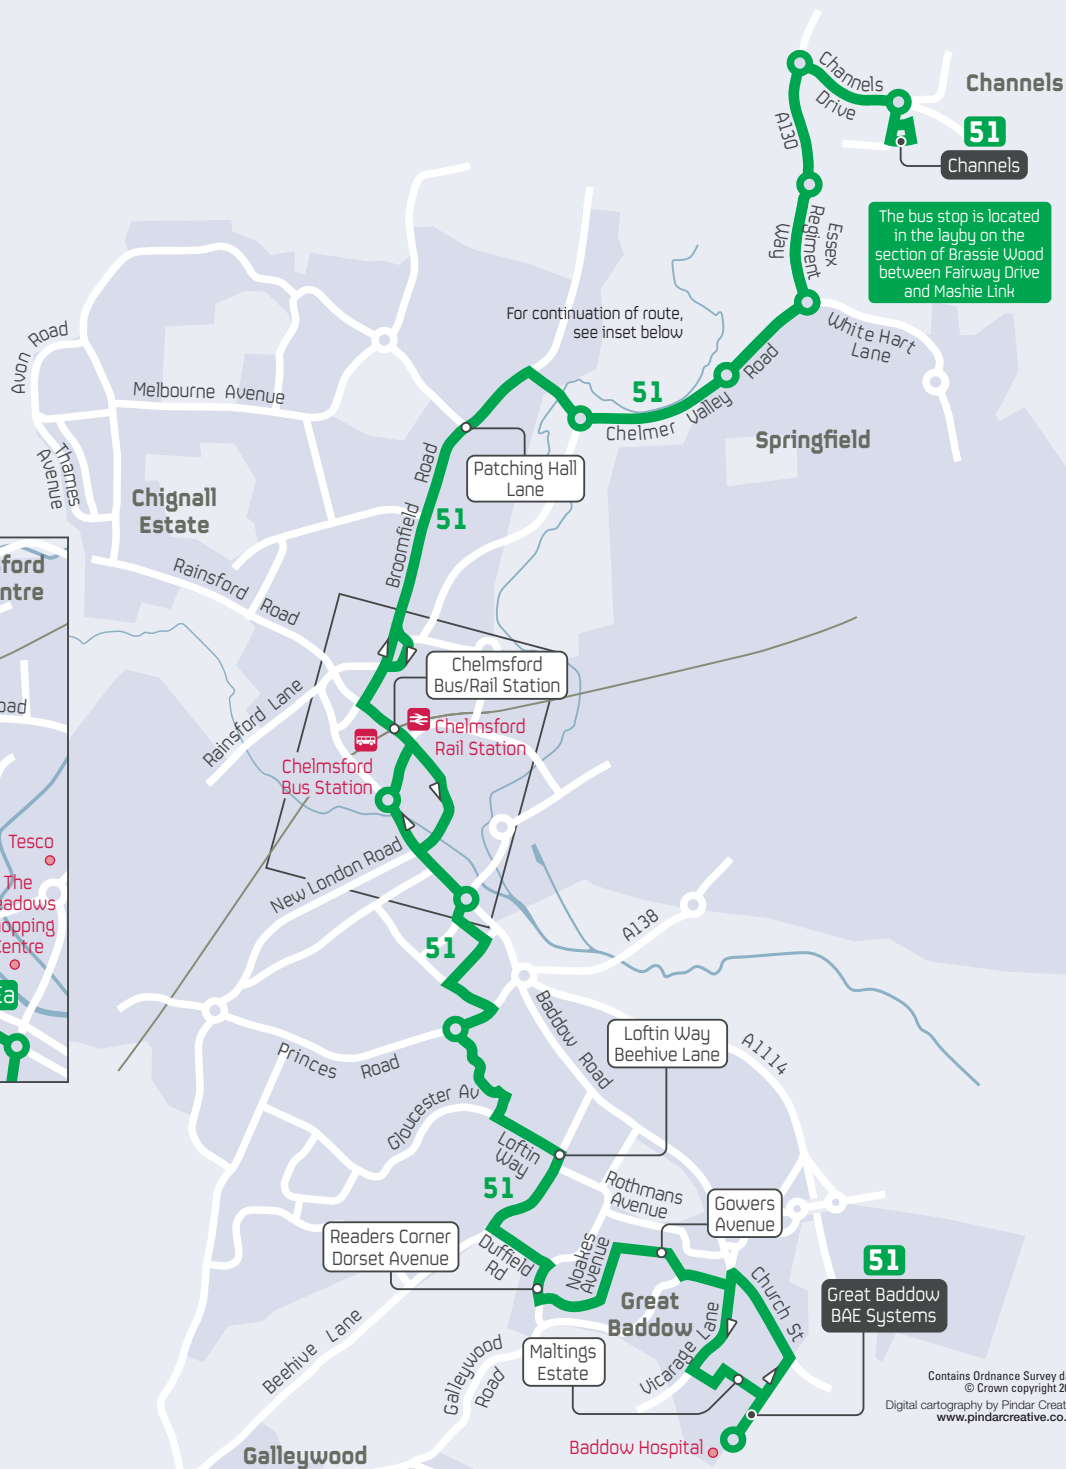

### Galleywood to Channels

**Service 51:** Revised route and timetable, with buses operating up as per the existing route between Channels and Readers Corner, every 30 minutes. The service will then operate via Gowers Avenue and Plumtree Avenue in both directions to Great Baddow (Vineyards) and then as current service 40 to Maltings estate.

### Thanks for travelling with us ...

For more information on any aspect of our services please visit:  
[www.firstgroup.com/essex](http://www.firstgroup.com/essex)

bus route **51**

- Route of 51

---

- Ea** Bus stops served by 51 to Galleywood

---

- G** Bus stops served by 51 to Chignall Estate and Channels

---

- Direction of travel

---

- Terminus Point

---

- Timed Stop

---

The bus stop is located in the layby on the section of Brassie Wood between Fairway Drive and Mashie Link

51