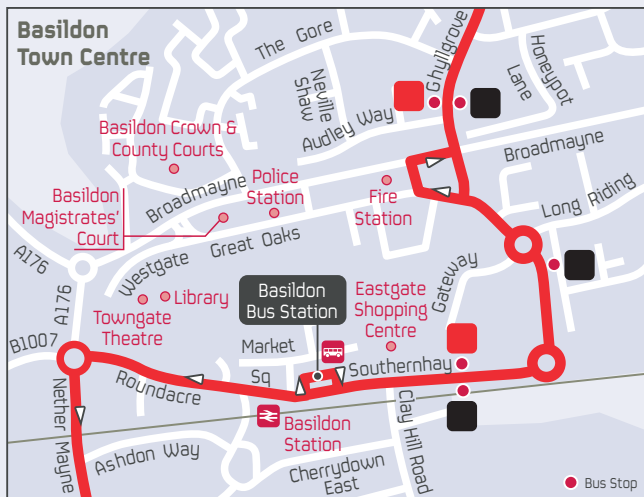

bus route **5**

-  Bus Route
-  Bus stops served by 5 to Pitsea Tesco Store
-  Bus stops served by 5 to Basildon Bus Station/Basildon Hospital/Langdon Hills
-  Direction of travel
-  Terminus Point
-  Timed Stop