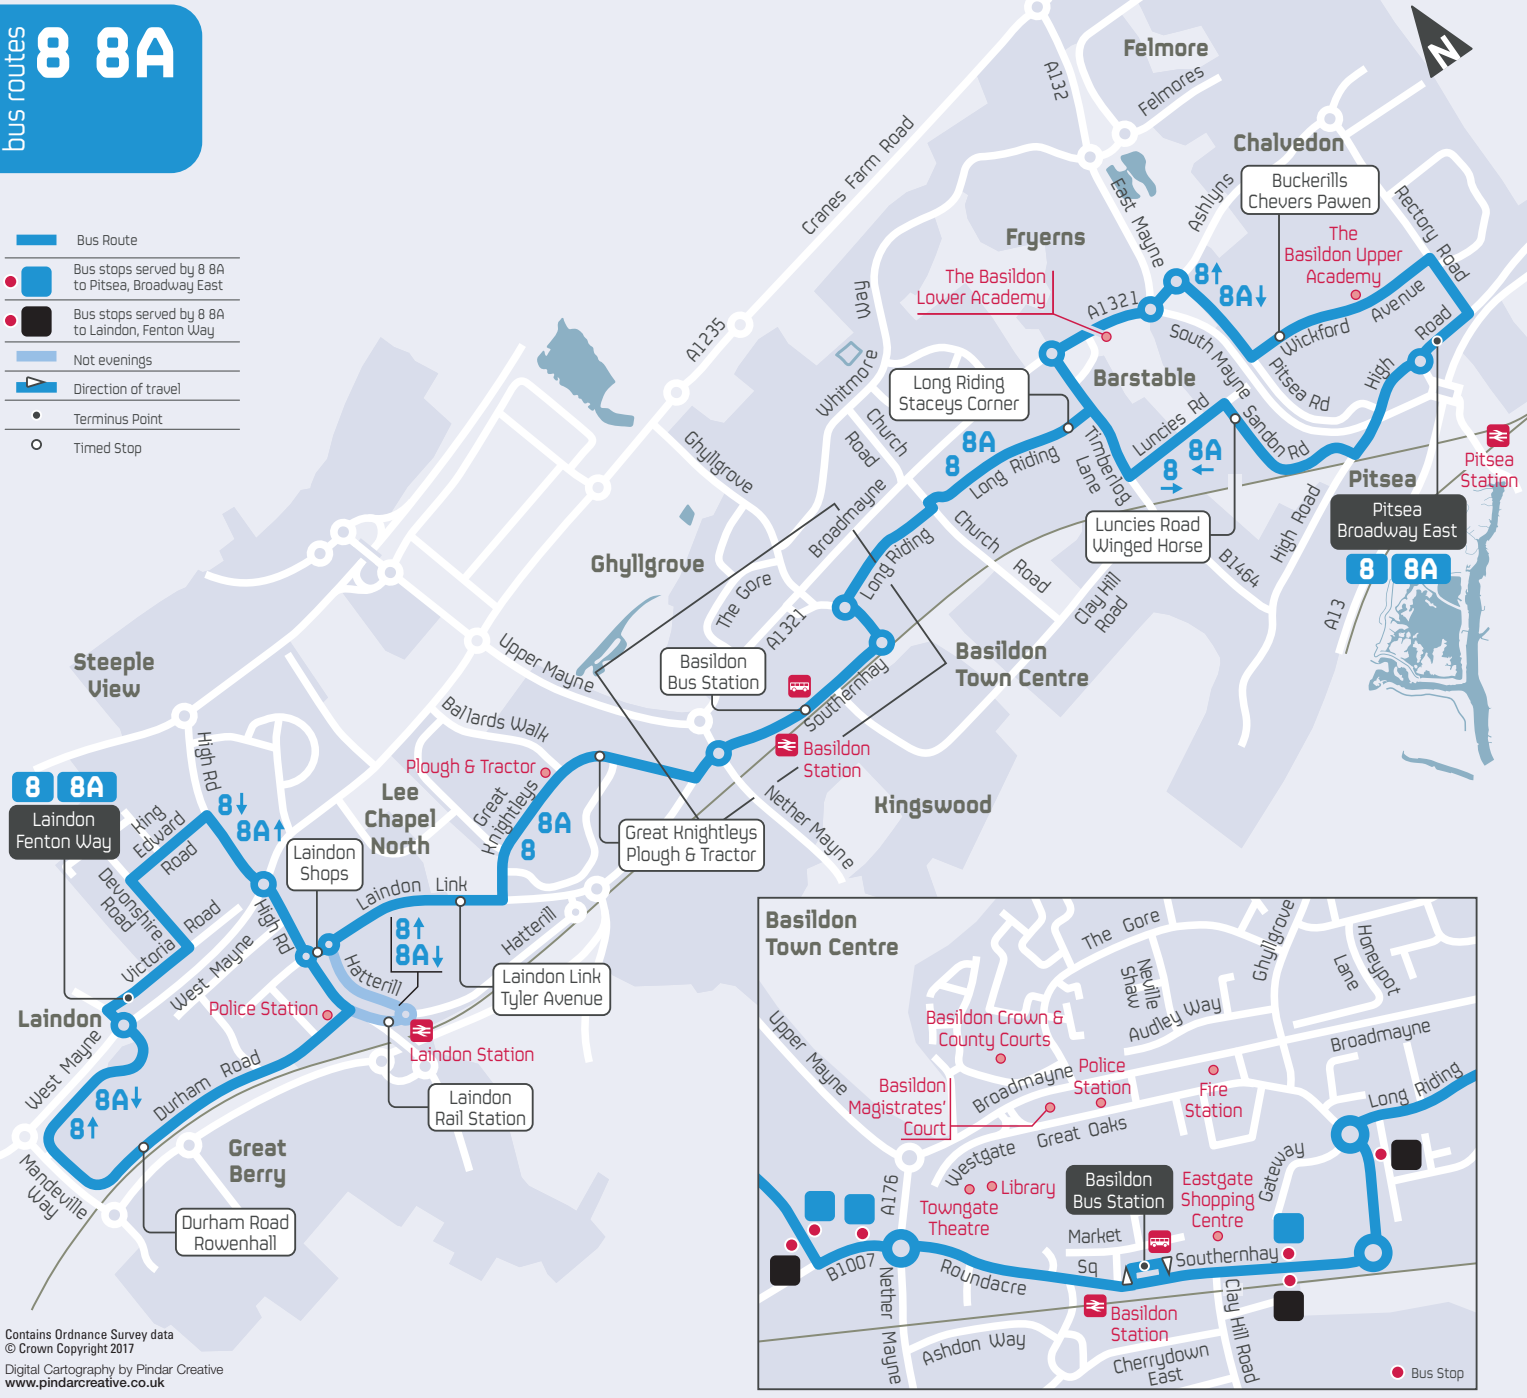

bus route **5**

-  Bus Route
-  Bus stops served by 5 to Pitsea Tesco Store
-  Bus stops served by 5 to Basildon Bus Station/Basildon Hospital/Langdon Hills
-  Direction of travel
-  Terminus Point
-  Timed Stop

5

Basildon | Pitsea

via Whitmore Way, Felmores and Tyefields

Saturdays (continued)

	Note	5	5	5	5	5	5	5	5	5	5	5	5	5	5	5	EP 5	EP 5
	Service Number	5	5	5	5	5	5	5	5	5	5	5	5	5	5	5	5	5
Langdon Hills , Westley Road		—	1145	—	15	—	45	—	1715	—	1745	—	1815	—	1845	—	—	—
Laindon, Rail Station		—	1151	—	21	—	51	—	1721	—	1751	—	1821	—	1851	—	—	—
Basildon Hospital, Main Entrance		1145	—	1215	—	45	—	15	—	1745	—	1815	—	1845	—	—	—	—
Basildon , Bus Station	arr	1150	1205	1220	35	50	05	20	1735	1750	1805	1820	1835	1850	1905	—	—	—
Basildon , Bus Station	dep	1155	1210	1225	40	55	10	25	1740	1755	1810	1825	1840	1855	1910	1930	2000	—
Whitmore Way, Grimston Road		1205	1220	1235	50	05	20	35	1750	1805	1820	1835	1850	1905	1920	1938	2008	—
Felmores Shopping Centre		1209	1224	1239	54	09	24	39	1754	1809	1824	1839	1854	1909	1924	1941	2011	—
Pitsea, Broadway East		1218	1233	1248	03	18	33	48	1803	1818	1833	1848	1903	1918	1933	1949	2019	—
Pitsea , Tesco Store		1220	1235	1250	05	20	35	50	1805	1820	1835	1850	1905	1920	1935	1951	2021	—

Then
at
these
mins
past
each
hour

until

	Note	EP 5	EP 5	EP 5	EP 5	ECC 5	ECC 5
	Service Number	5	5	5	5	5	5
Basildon , Bus Station		2030	2100	2130	2200	2230	2300
Whitmore Way, Grimston Road		2038	2108	2138	2208	2238	2308
Felmores Shopping Centre		2041	2111	2141	2211	2241	2311
Pitsea, Broadway East		2049	2119	2149	2219	—	—
Pitsea , Tesco Store		2051	2121	2151	2221	—	—

Note: ECC Operated under Contract to Essex County Council

bus routes 8 8A

- Bus Route
- Bus stops served by 8 8A to Pitsea, Broadway East
- Bus stops served by 8 8A to Laindon, Fenton Way
- Not evenings
- Direction of travel
- Terminus Point
- Timed Stop