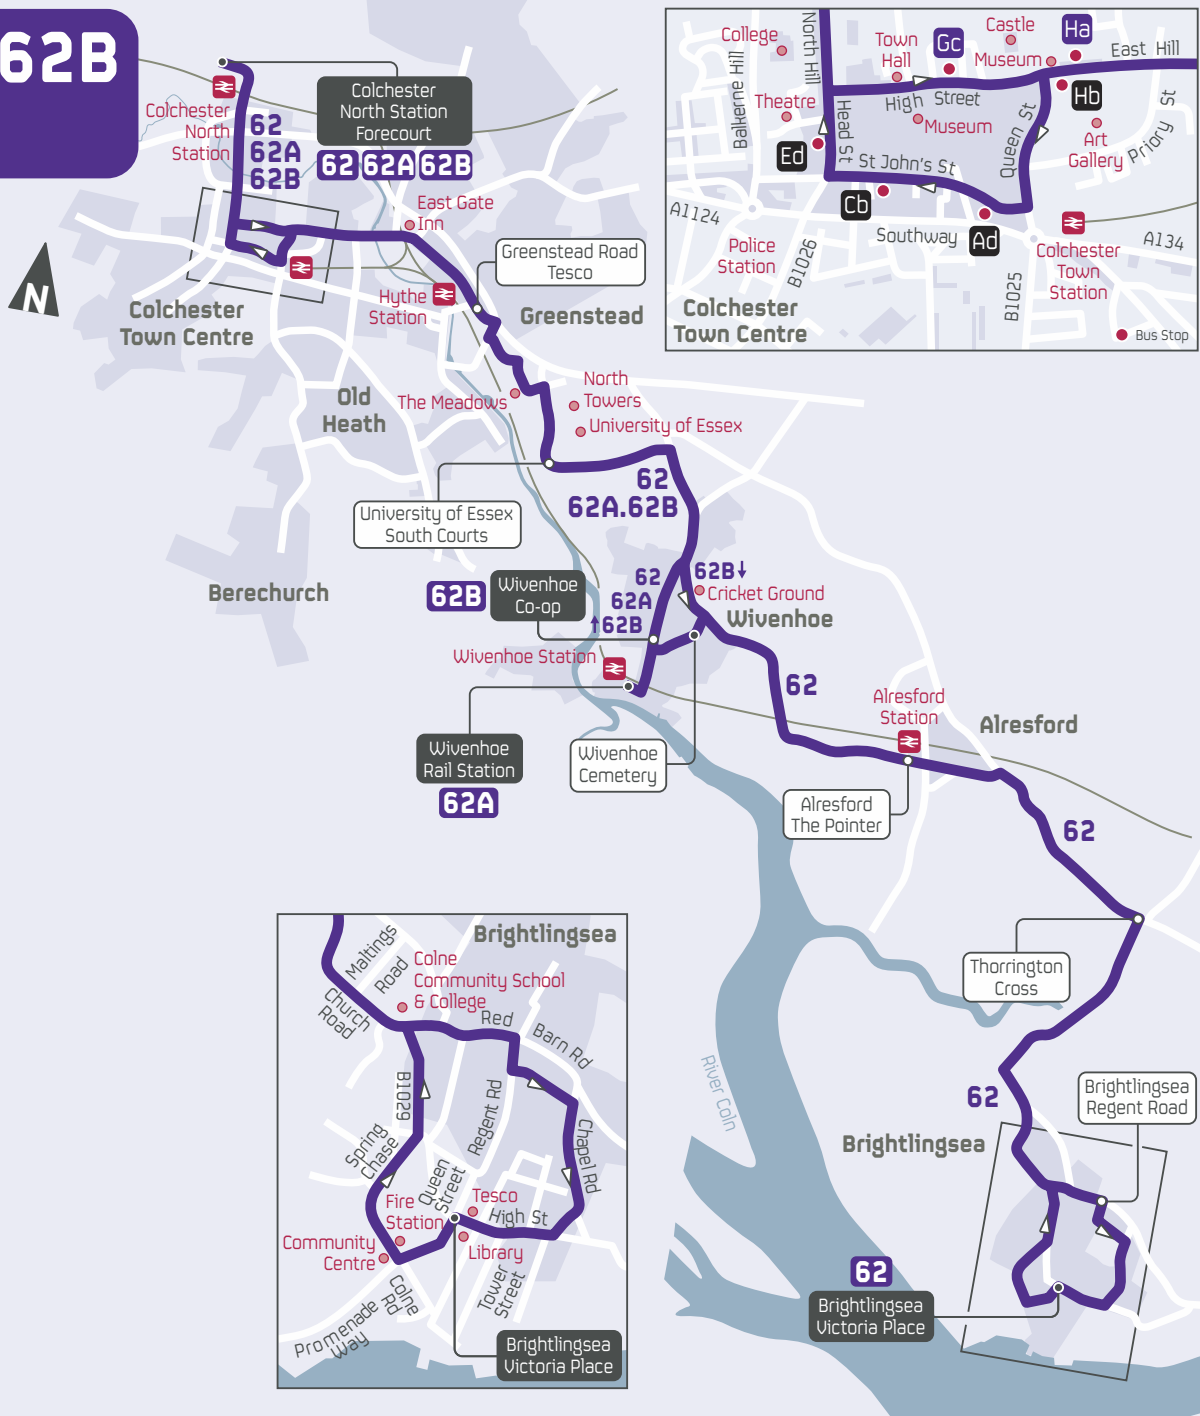

62 62A 62B

- Bus Route
- Bus stops served by 62 62A 62B to Brightlingsea
- Bus stops served by 62 62A 62B to Colchester North Station
- Direction of travel
- Terminus Point
- Timed Stop