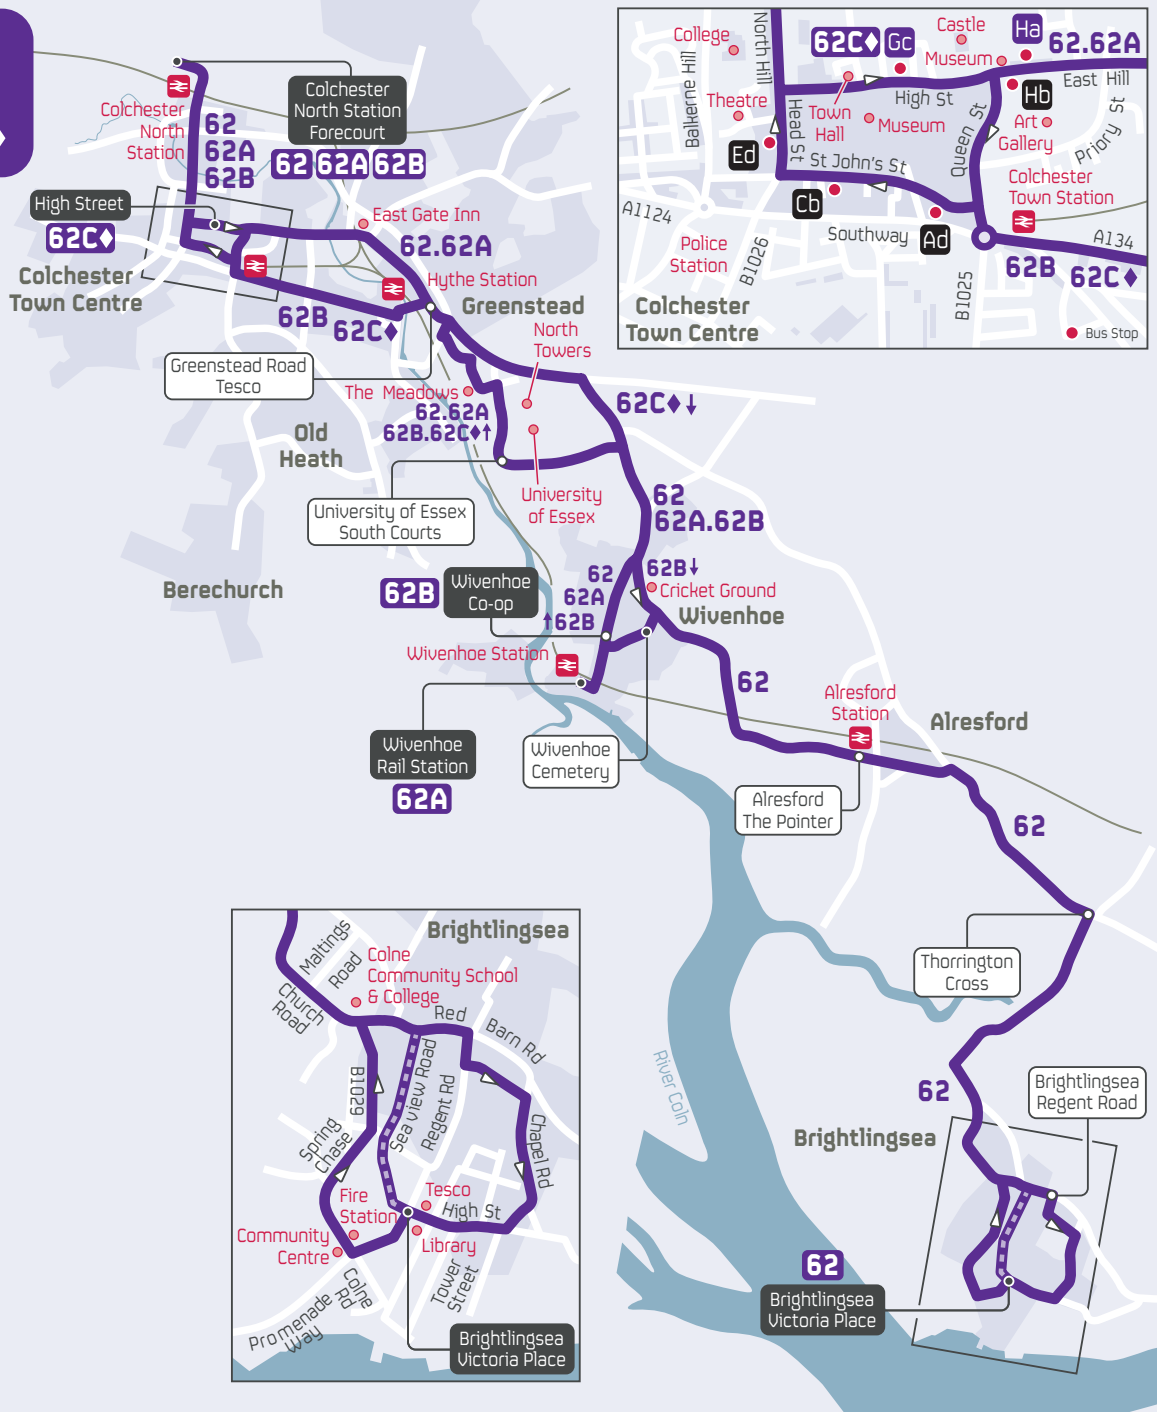

bus routes **62 62A**  
**62B 62C**

Contains Ordnance Survey data  
© Crown Copyright 2019  
Digital Cartography by Pindar Creative  
[www.pindarcreative.co.uk](http://www.pindarcreative.co.uk)

#### Services 62/62A/62B: Colchester North Station to Brightlingsea

Revised, more frequent timetable, operating up to every 10 minutes between North Station and Wivenhoe with three buses per hour continuing to Brightlingsea. Between University of Essex and Colchester town centre, three buses per hour will operate via East Hill and three buses per hour via Hythe Hill and Magdalen Street, replacing services 97 and 98 along this section of route.