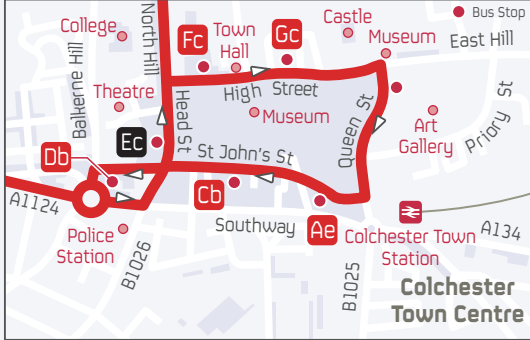

bus route **65**

Contains Ordnance Survey data
© Crown Copyright 2018
Digital Cartography by Pindar Creative
www.pindarcreative.co.uk

- Bus Route
- **Ae** Bus stops served by 65 to Stanway
- **Ec** Bus stops served by 65 to Highwoods
- ◆ Occasional journey
- ▶ Direction of travel
- Terminus Point
- Timed Stop