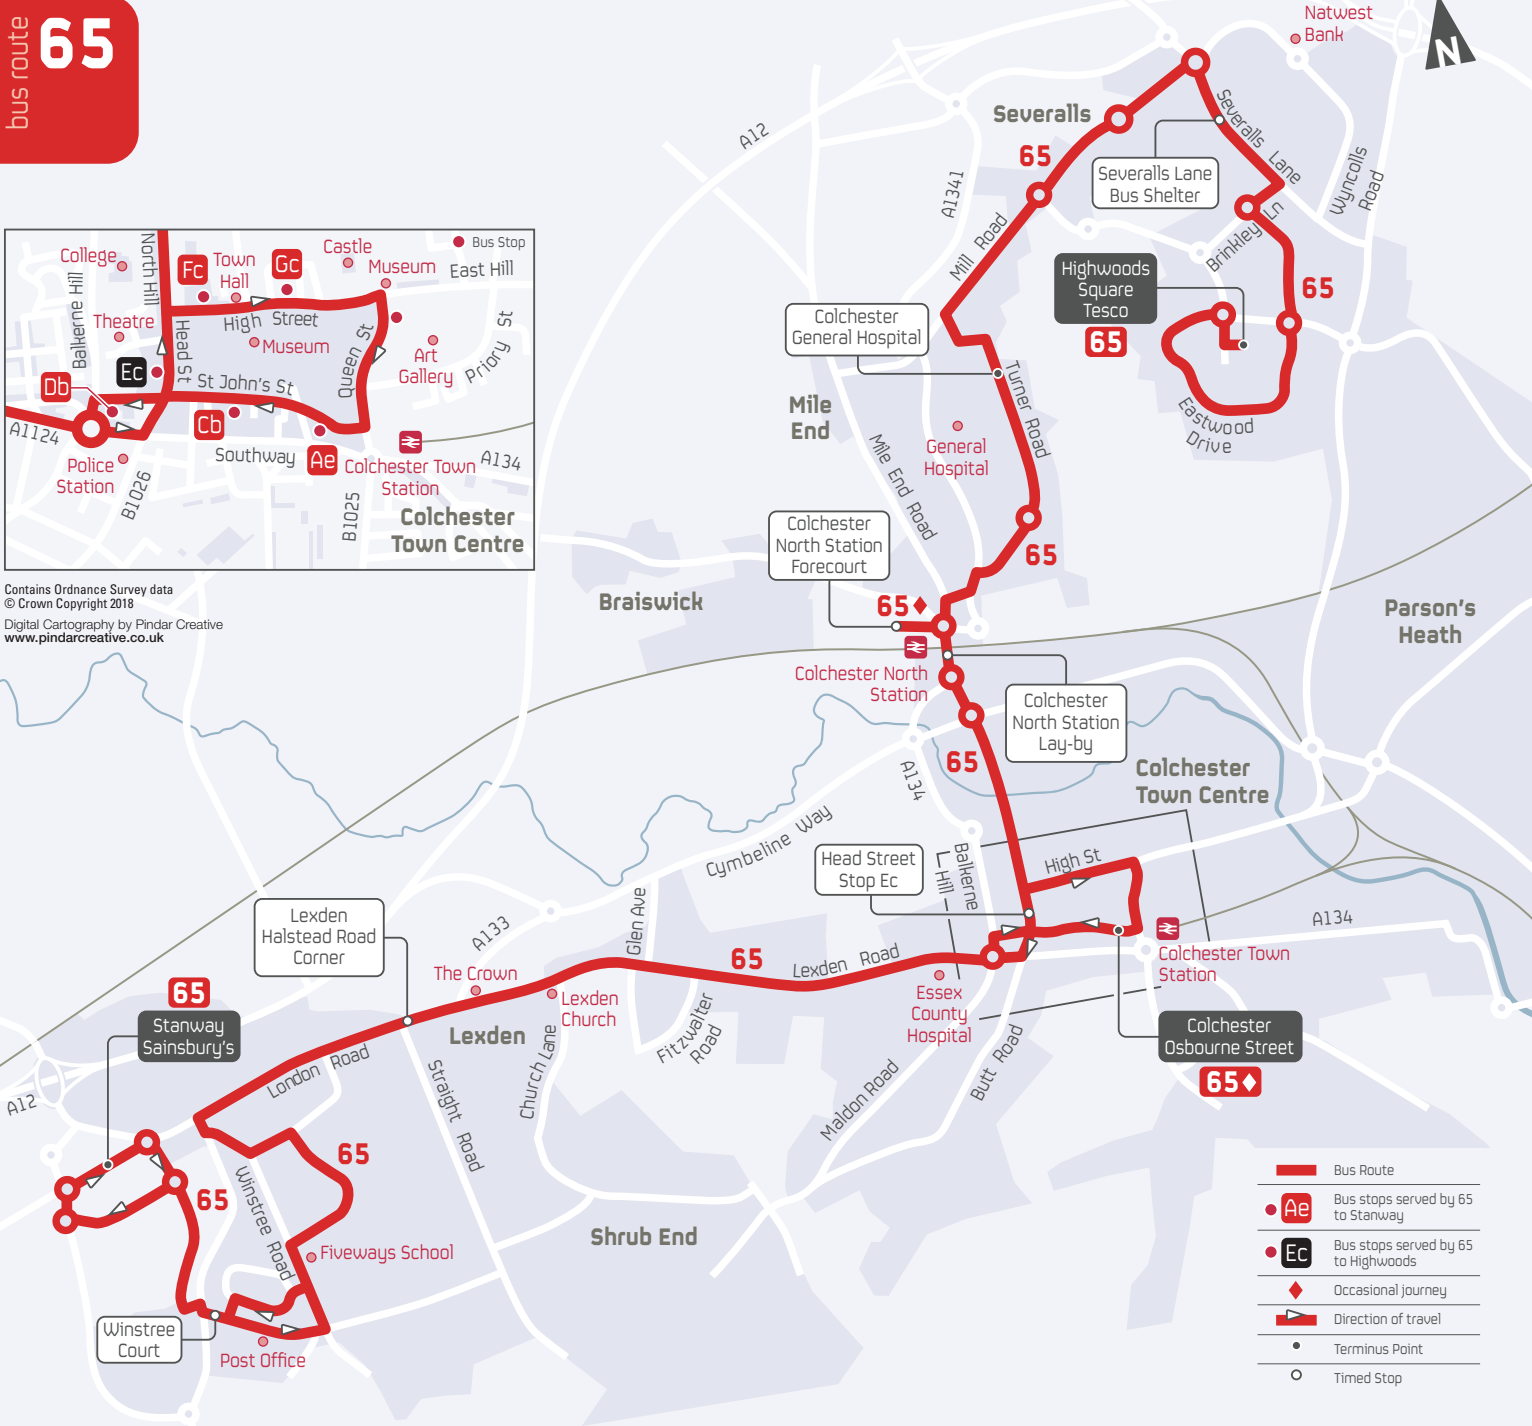

bus route **65**

Contains Ordnance Survey data
© Crown Copyright 2018
Digital Cartography by Pindar Creative
www.pindarcreative.co.uk

- Bus Route
- **Ae** Bus stops served by 65 to Stanway
- **Ec** Bus stops served by 65 to Highwoods
- ◆ Occasional journey
- ▶ Direction of travel
- Terminus Point
- Timed Stop

Then every
15
mins until

Notes: SD Schooldays only SH School Holidays only

65

Stanway | Town Centre | Highwoods

via Lexden, North Station and General Hospital

Mondays to Fridays except Public Holidays (continued)