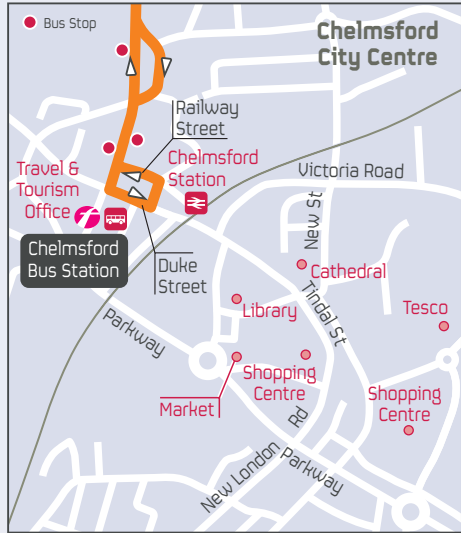

bus route **70**

- Bus Route
- Direction of travel
- Terminus Point
- Timed Stop