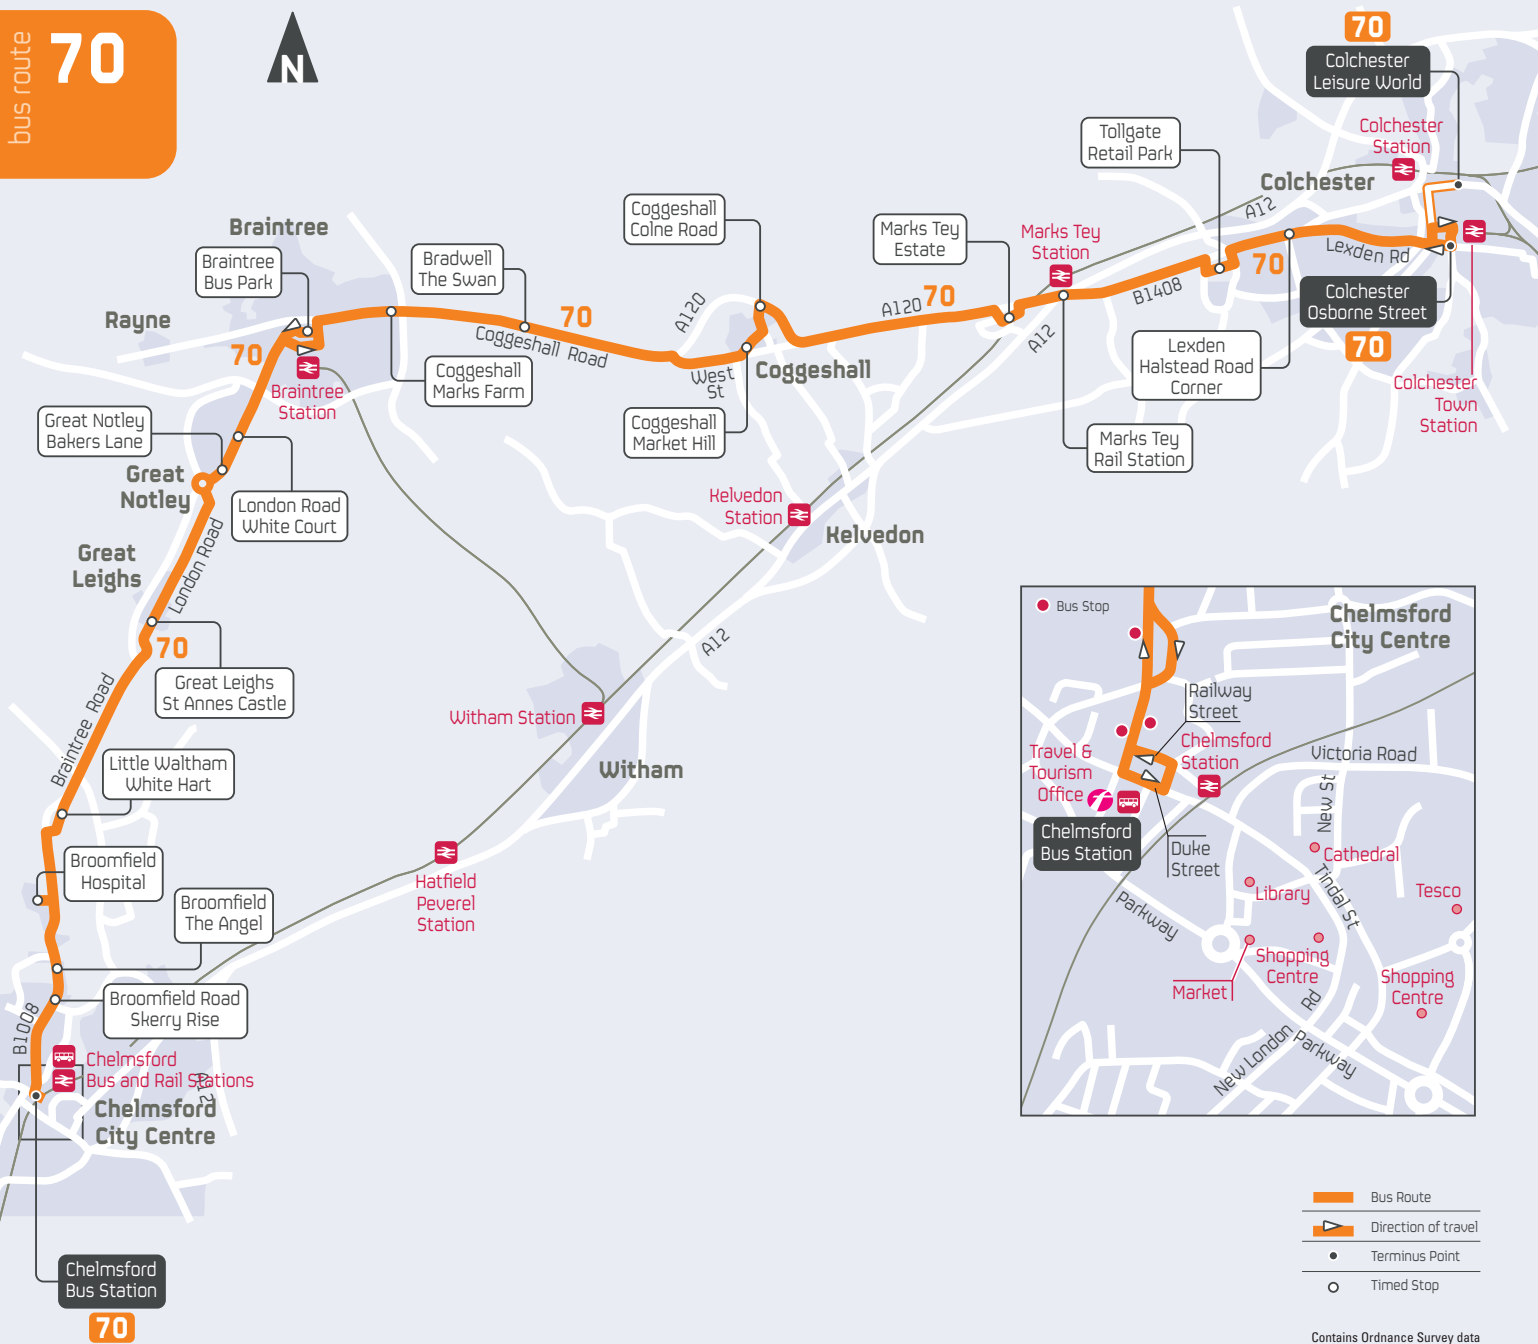

bus route **70**

- Bus Route
- Direction of travel
- Terminus Point
- Timed Stop