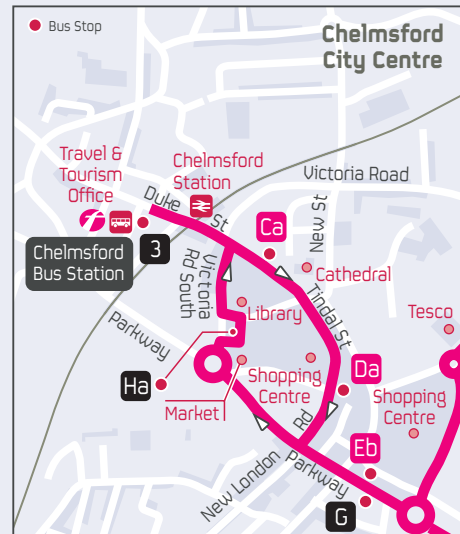

bus routes **71 71A 71B 71C 71X 73**

- Bus Route
- **Ca** Bus stops served by 71 71A 71B 71C 71X 73 to Colchester, Osborne Street
- **Ha** Bus stops served by 71 71A 71B 71C 71X 73 to Chelmsford Bus Station
- ◆ Monday to Friday
- ▶ Direction of travel
- Terminus Point
- Timed Stop