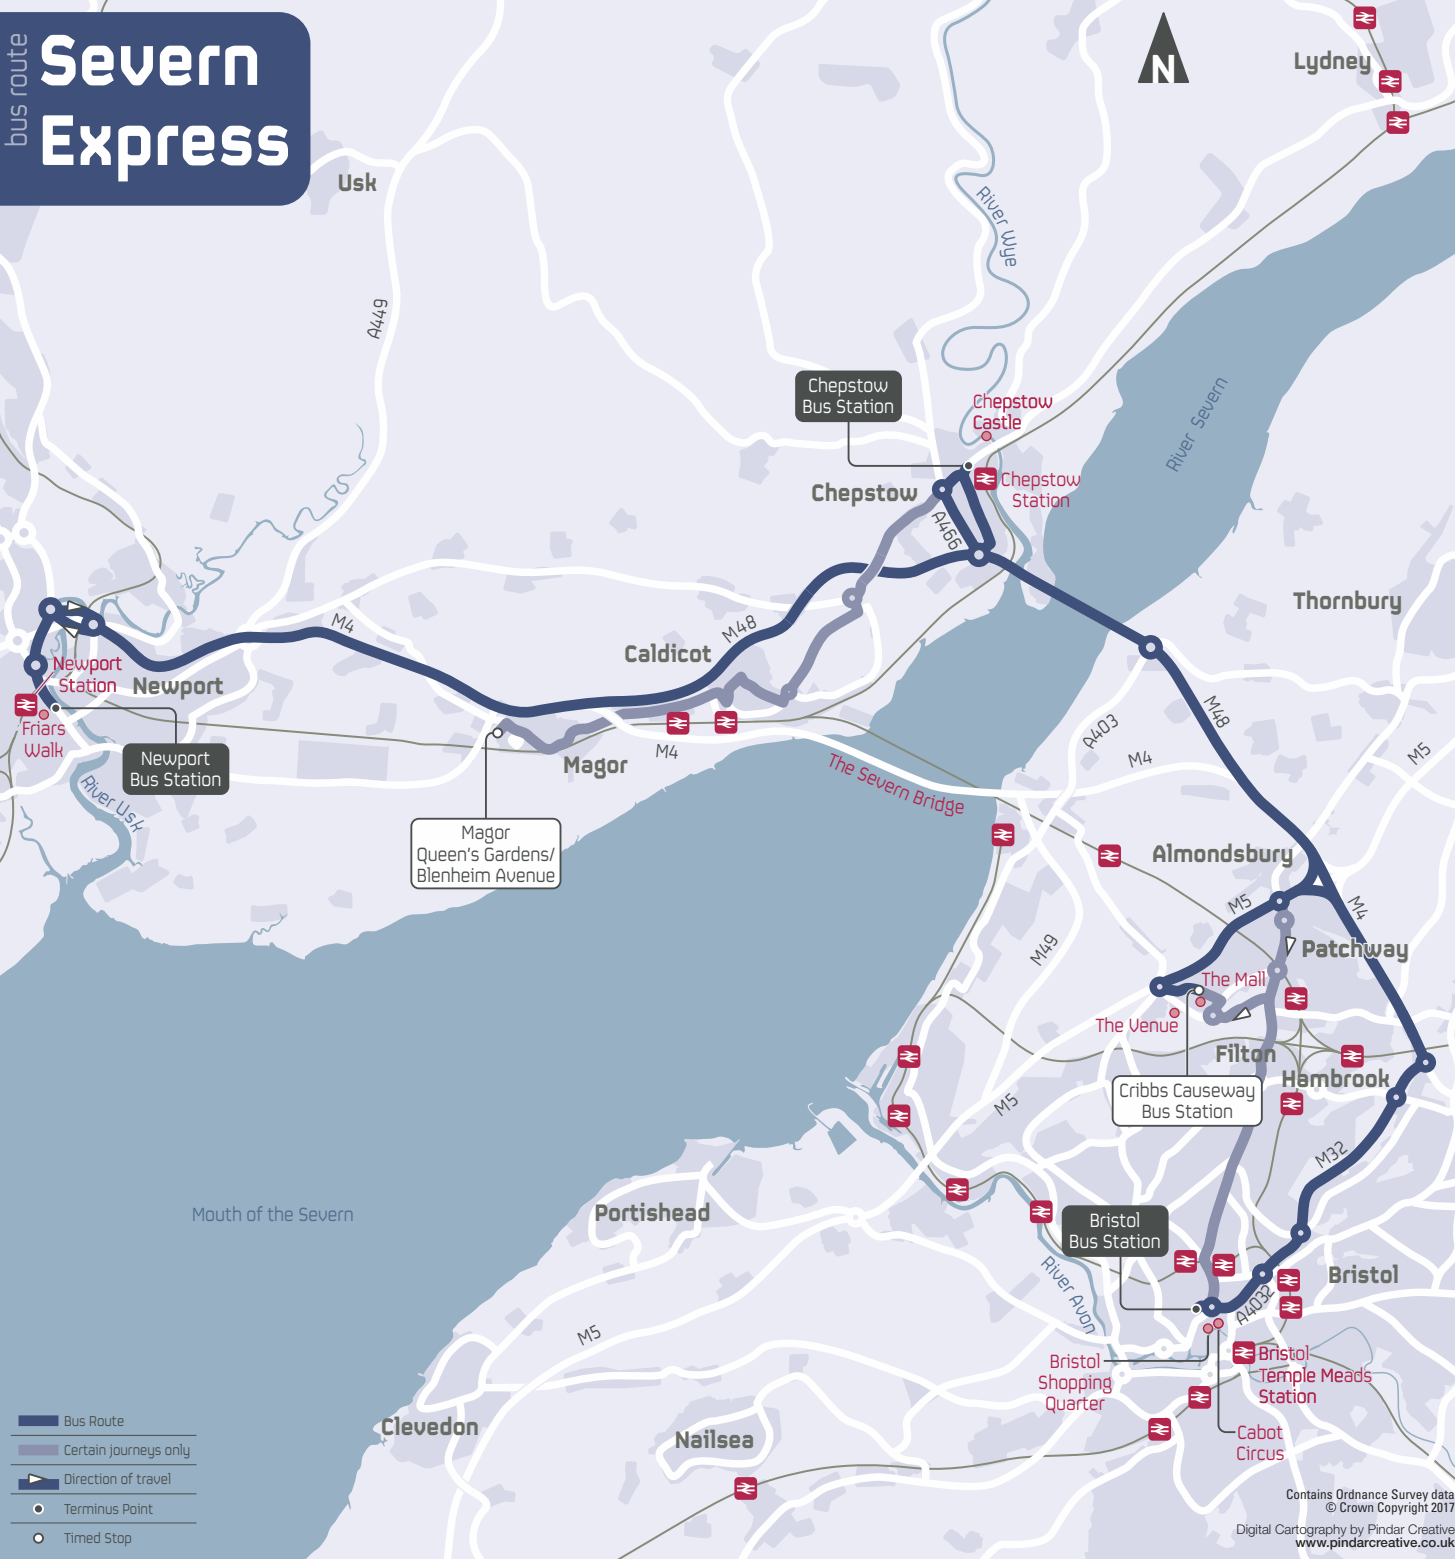

# SEVERN EXPRESS

Bus times from Sunday 30 April 2017

**Bristol – Chepstow – Newport**

via Cribbs Causeway, M48 and M4

**Monday to Fridays** except Public Holidays

<b>Bristol</b> Bus Station	0645	0800	0840	0945	1045	1145	1245	1345	1445	1615	1715	1800
Horfield Common Muller Road	—	—	—	—	—	—	—	—	—	—	—	1817
Cribbs Causeway Bus Station	—	—	0907	1012	1112	1212	1312	1412	1512	1642	—	1834
<b>Chepstow</b> Bus Station	0715	0825	0932	1037	1137	1237	1337	1437	1537	1707	1750	1902
	↓	↓	↓	↓	↓	↓	↓	↓	↓	↓	↓	↓
<b>Chepstow</b> Bus Station	0720	0830	0937	1042	1142	1242	1342	1442	1542	1712	1755	—
Caldicot Cross	—	—	—	—	—	—	—	—	—	—	—	1807
Magor Blenheim Avenue	—	—	—	—	—	—	—	—	—	—	—	1819
<b>Newport</b> Bus Station	0751	0901	1006	1111	1211	1311	1411	1511	1611	1741	—	—

**Note:** ↓ - Connections are guaranteed with through fares available and no requirement to change buses

**Newport – Chepstow – Bristol**

via M4, M48 and Cribbs Causeway

**Monday to Fridays** except Public Holidays

<b>Newport</b> Bus Station	—	—	0810	0910	1015	1115	1215	1315	1415	1515	1615	1800
Magor Queen's Gardens	—	0657	—	—	—	—	—	—	—	—	—	—
Caldicot Cross	—	0709	—	—	—	—	—	—	—	—	—	—
<b>Chepstow</b> Bus Station	—	0726	0840	0940	1045	1145	1245	1345	1445	1545	1645	1830
		↓	↓	↓	↓	↓	↓	↓	↓	↓	↓	↓
<b>Chepstow</b> Bus Station	0700	0726	0840	0940	1045	1145	1245	1345	1445	1545	1645	1830
Cribbs Causeway Bus Station	—	—	0909	1008	1113	1213	1313	1413	1513	1613	1713	1858
Horfield Common Muller Road	0735	—	—	—	—	—	—	—	—	—	—	—
<b>Bristol</b> Bus Station	0750	0811	0934	1033	1138	1238	1338	1438	1538	1640	1743	1923

# Severn Express

bus route

- Bus Route
- Certain journeys only
- Direction of travel
- Terminus Point
- Timed Stop