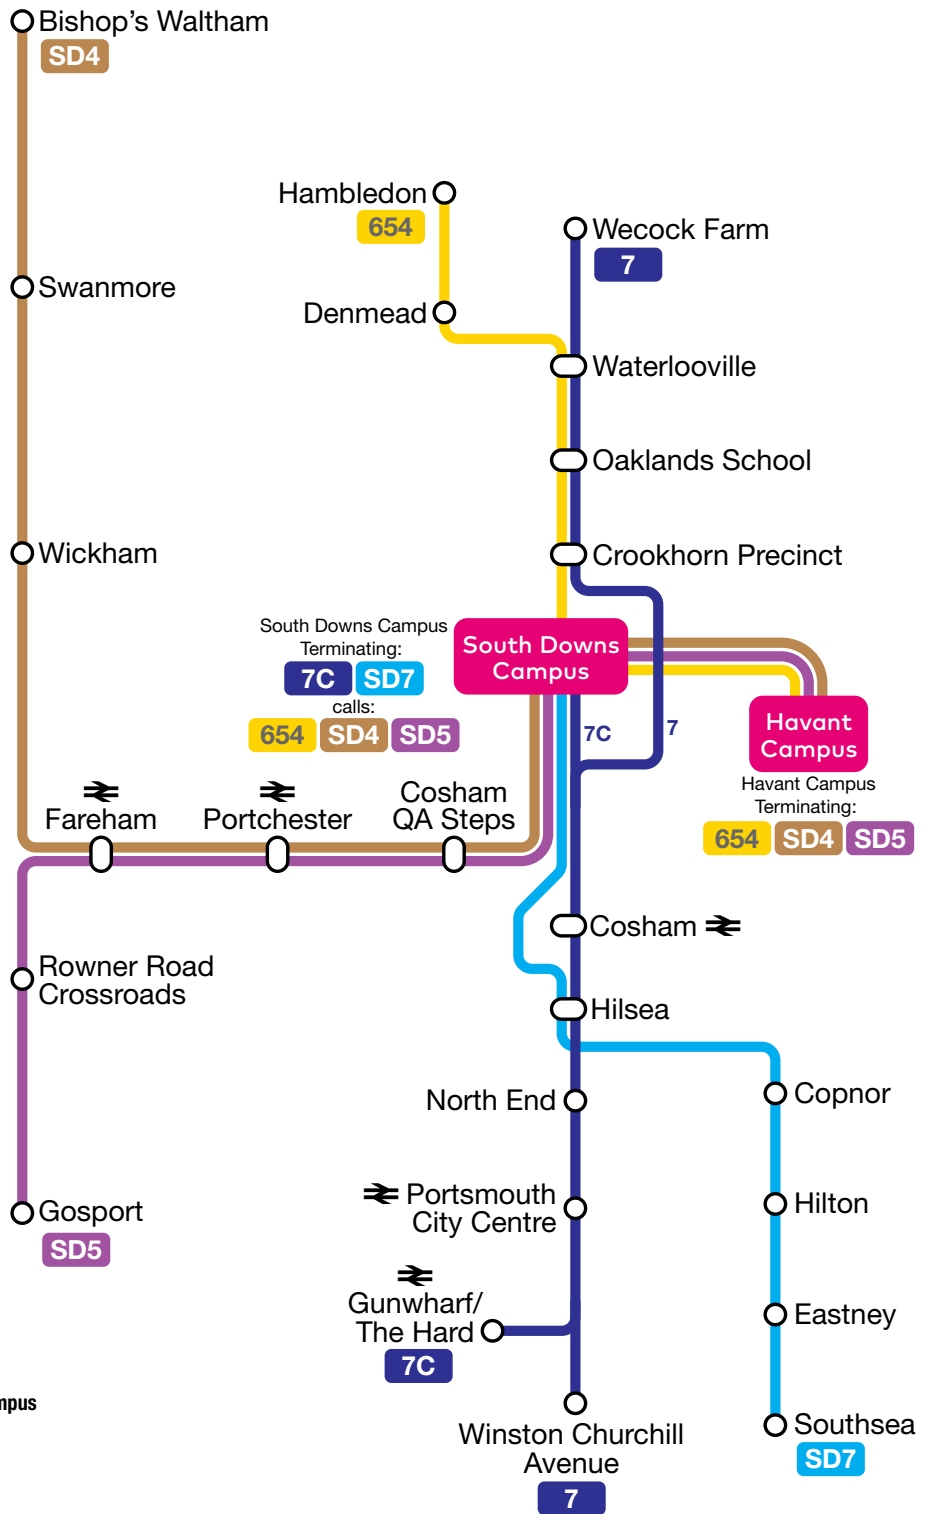

HAVANT &
SOUTH DOWNS
COLLEGE

South Downs Campus Bus Routes

- 7 Winston Churchill Avenue- Wecock Farm
- 7C The Hard / City Centre - South Downs Campus
- 654 Hambledon - South Downs Campus - Havant Campus
- SD4 Bishop's Waltham - South Downs Campus - Havant Campus
- SD5 Gosport - South Downs Campus - Havant Campus
- SD7 Southsea - South Downs Campus