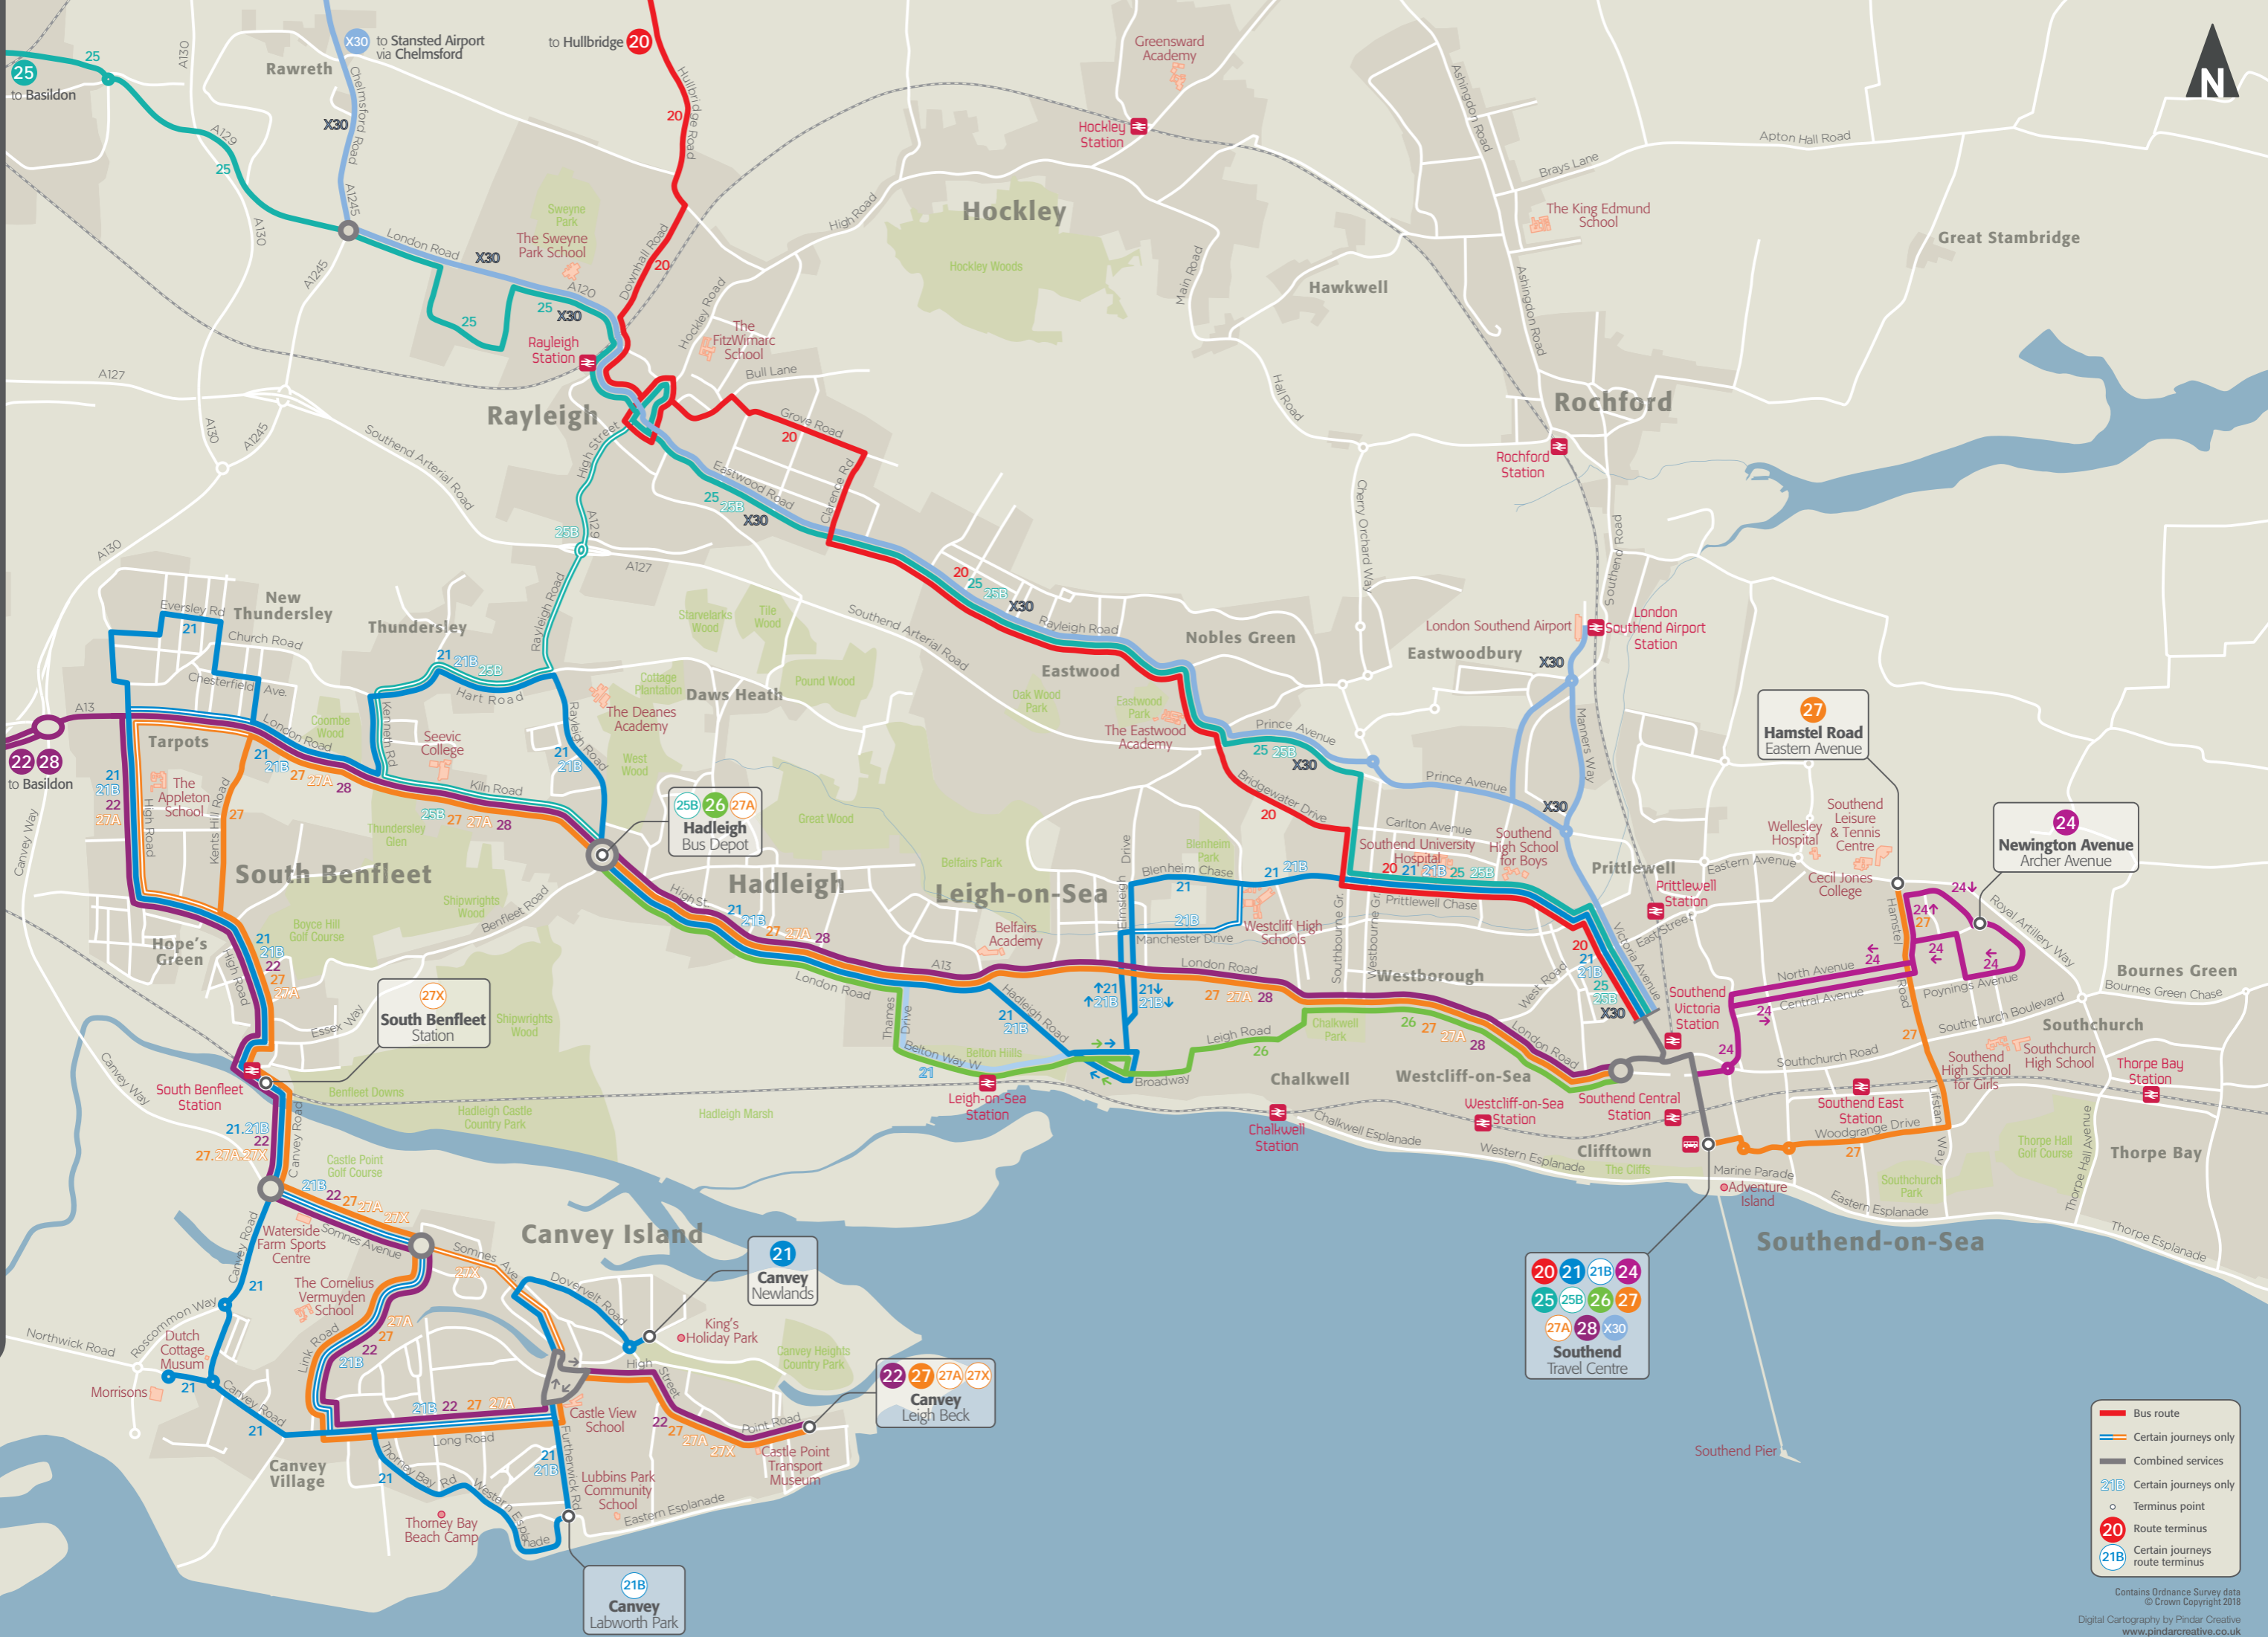

bus routes in Southend, Rayleigh and Canvey Island

● 20 ● 21 ● 21B ● 24
● 25 ● 25B ● 26 ● 27
● 27A ● 28 ● X30
Southend Travel Centre

- Bus route
- Certain journeys only
- Combined services
- 21B Certain journeys only
- Terminus point
- Route terminus
- Certain journeys route terminus