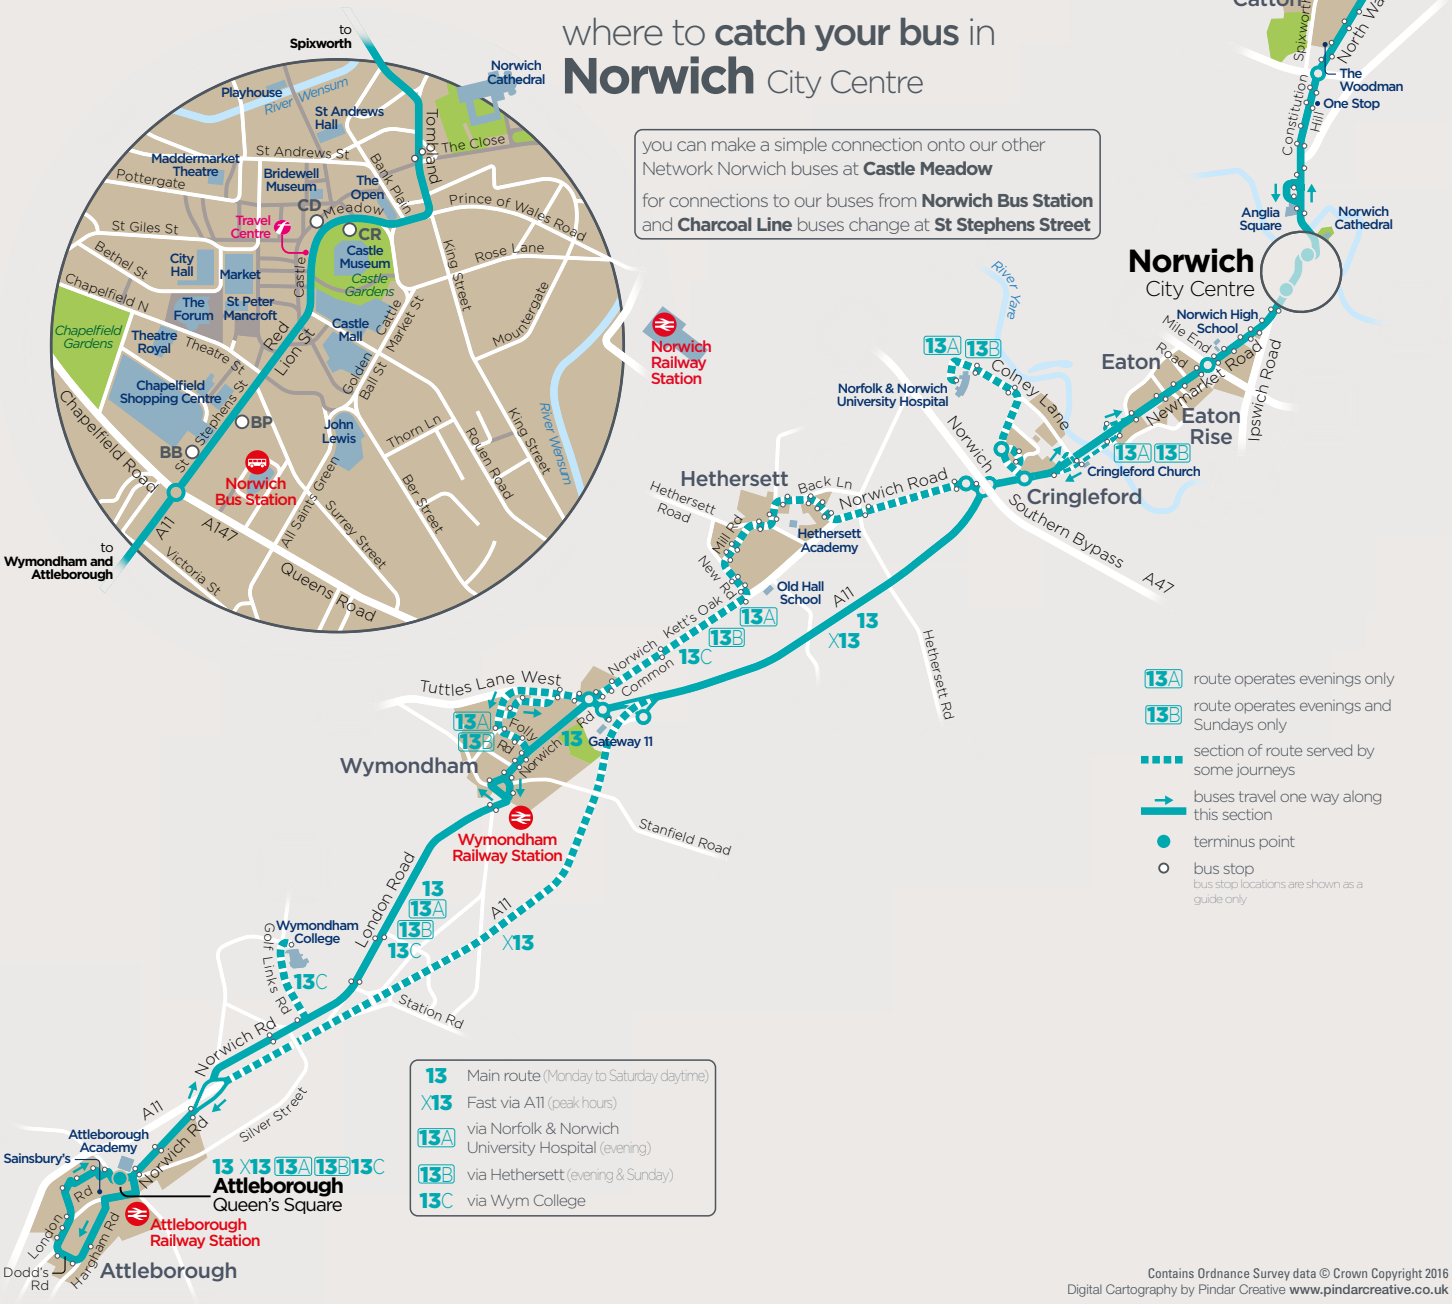

your simple **route guide** to the

# TURQUOISE LINE

where to **catch your bus** in  
**Norwich City Centre**

you can make a simple connection onto our other Network Norwich buses at **Castle Meadow**  
for connections to our buses from **Norwich Bus Station** and **Charcoal Line** buses change at **St Stephens Street**

- 13A** route operates evenings only
- 13B** route operates evenings and Sundays only
- ..... section of route served by some journeys
- buses travel one way along this section
- terminus point
- bus stop  
bus stop locations are shown as a guide only

<b>13</b>	Main route (Monday to Saturday daytime)
<b>X13</b>	Fast via A17 (peak hours)
<b>13A</b>	via Norfolk & Norwich University Hospital (evening)
<b>13B</b>	via Hethersett (evening & Sunday)
<b>13C</b>	via Wym College