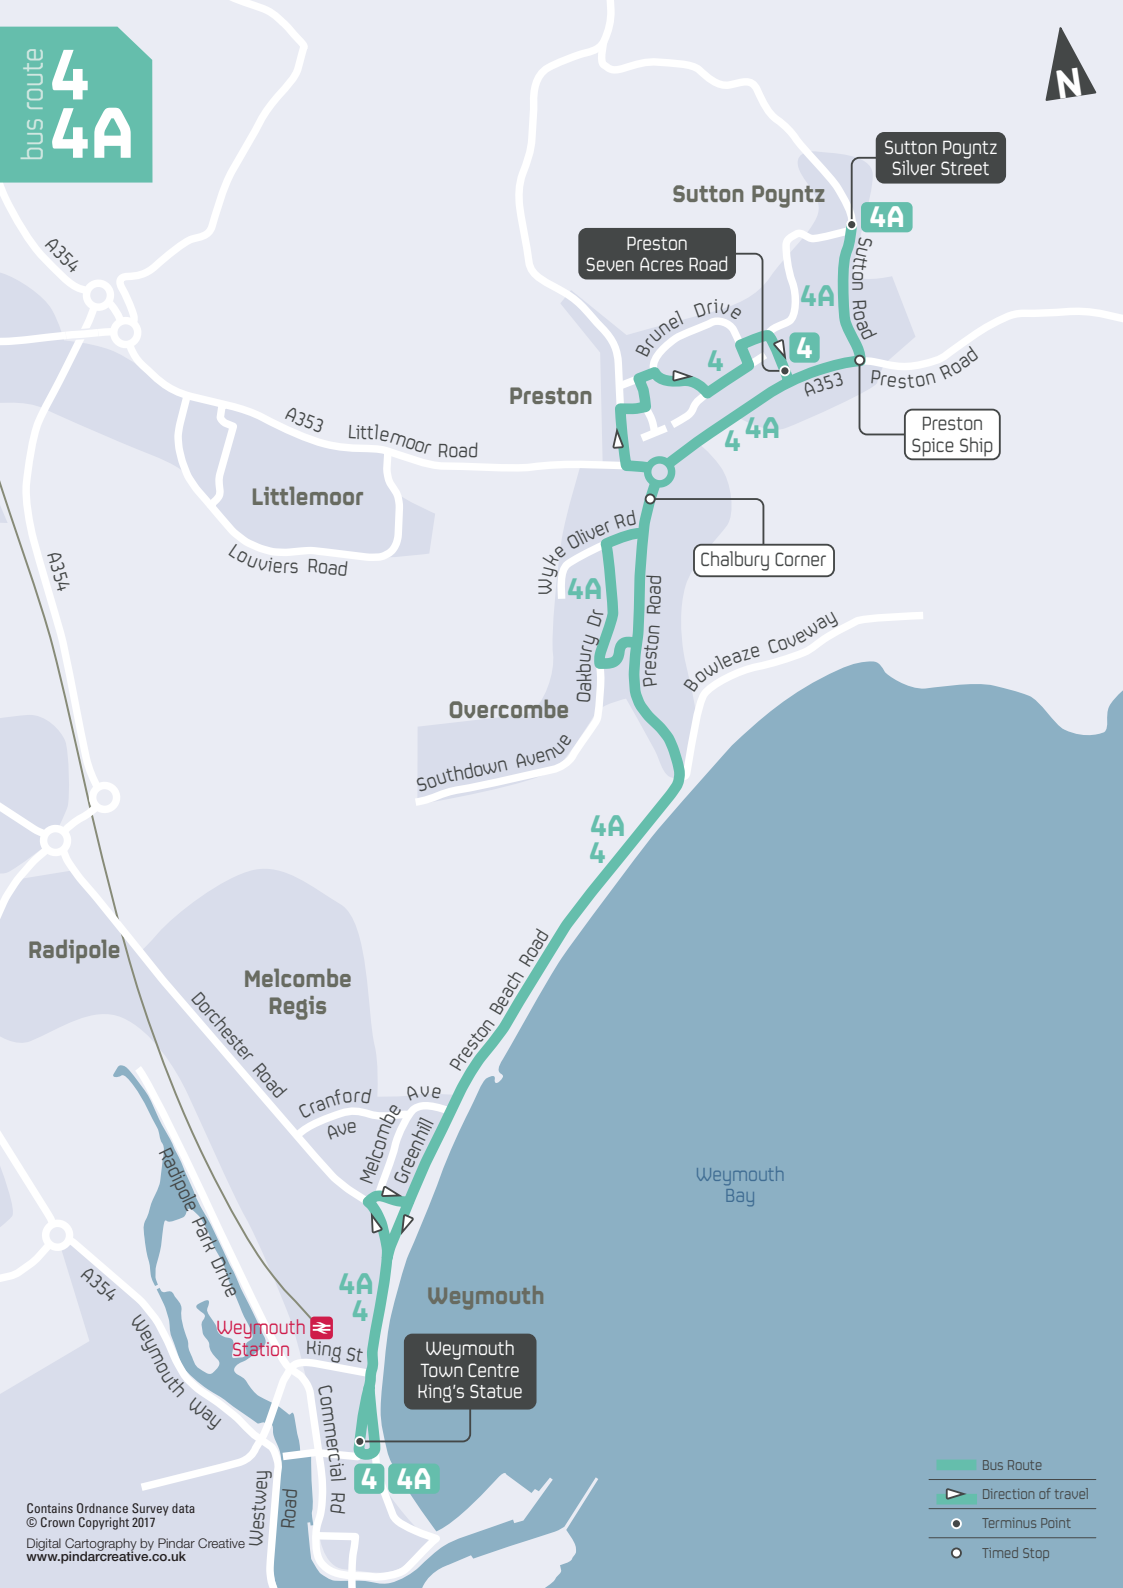

bus route  
**4**  
**4A**

Sutton Poyntz  
Silver Street

Preston  
Seven Acres Road

Preston

Littlemoor

Overcombe

Radipole

Melcombe  
Regis

Weymouth

Weymouth  
Station

Weymouth  
Town Centre  
King's Statue

-  Bus Route
-  Direction of travel
-  Terminus Point
-  Timed Stop