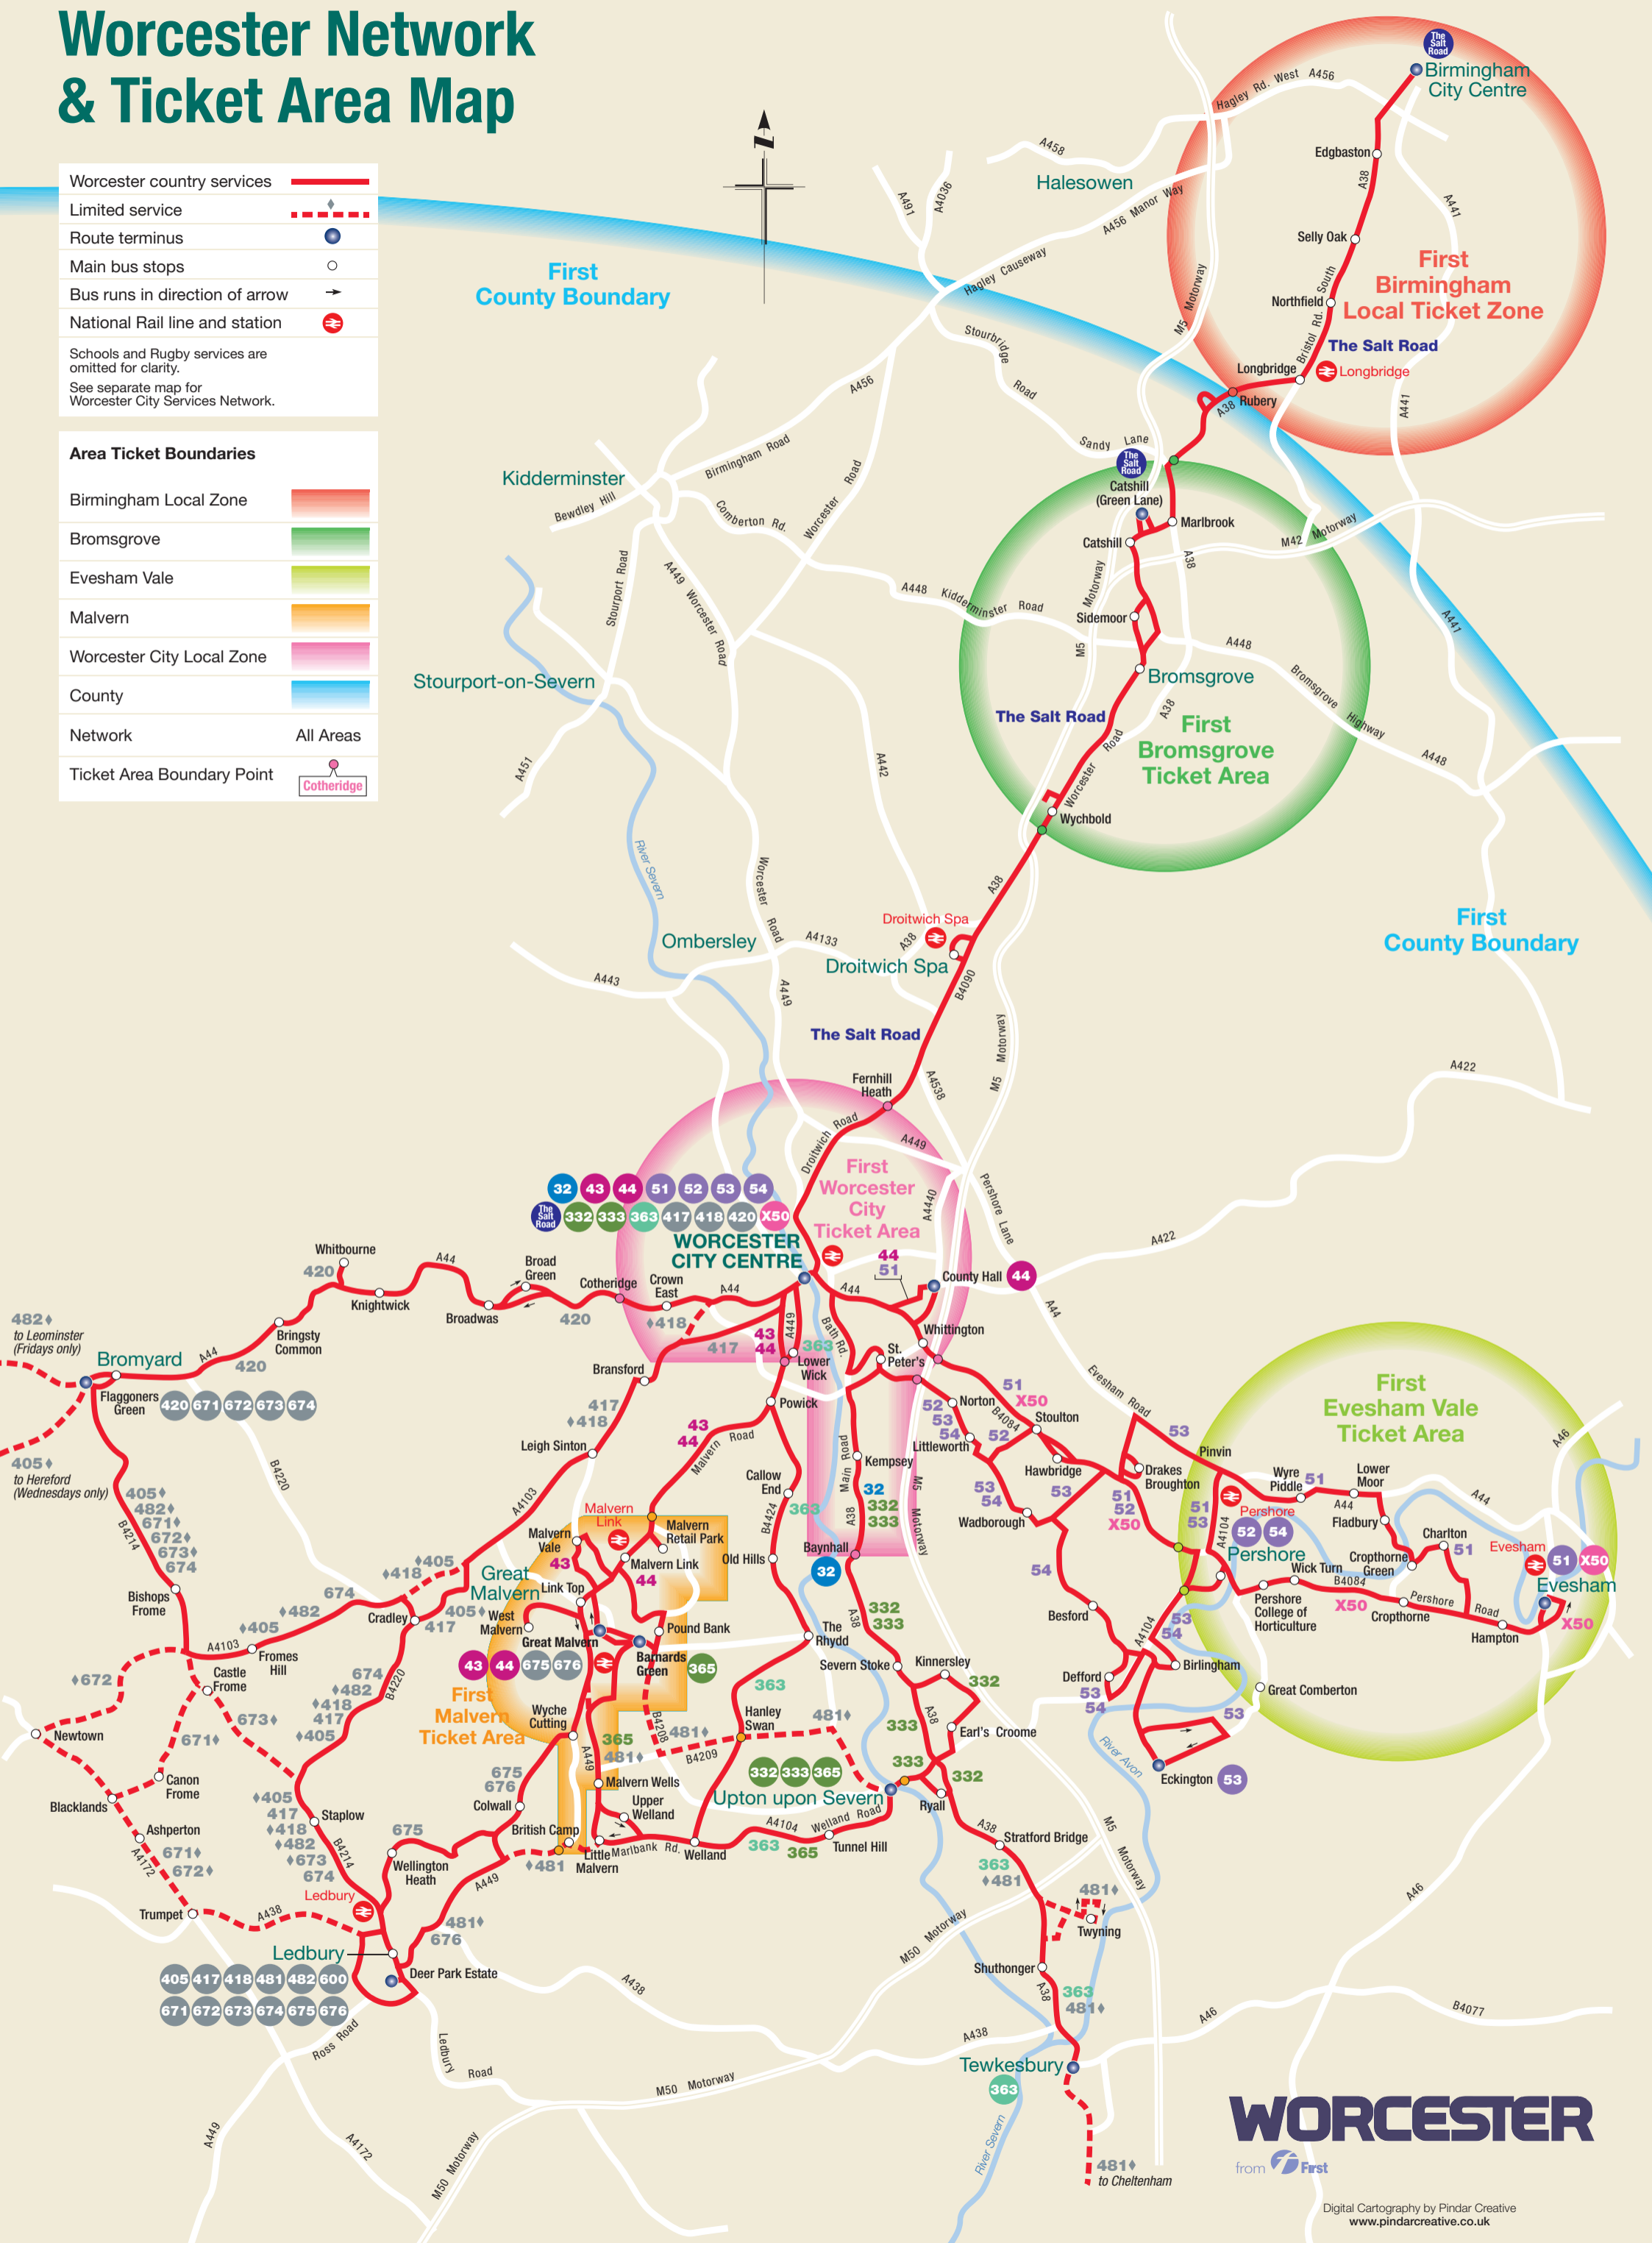

# Worcester Network & Ticket Area Map

Worcester country services	
Limited service	
Route terminus	
Main bus stops	
Bus runs in direction of arrow	
National Rail line and station	
Schools and Rugby services are omitted for clarity. See separate map for Worcester City Services Network.	

Area Ticket Boundaries	
Birmingham Local Zone	
Bromsgrove	
Evesham Vale	
Malvern	
Worcester City Local Zone	
County	
Network	All Areas
Ticket Area Boundary Point	

**WORCESTER**  
from First

Digital Cartography by Pindar Creative  
[www.pindarcreative.co.uk](http://www.pindarcreative.co.uk)