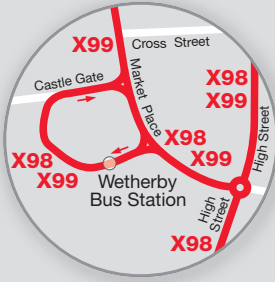

X98 X99 Route Map

Services X98 and X99 run as limited stop services

Buses from Leeds towards Wetherby
Buses will stop to pick up only between Leeds (Infirmay Street) and Oakwood Lane (Oakwood Clock), then stopping to pick up and drop off at all stops to Deighton Bar.

Buses from Wetherby towards Leeds
Buses will stop to pick up and drop off at all stops between Deighton Bar and Oakwood Lane (Oakwood Clock), then stopping to drop off only at stops towards Leeds (Park Row).

X98 X99 (limited stop service)	
Timing point	
Terminus point	
Bus runs in the direction of arrow	

Produced by **FWT** 1.4.14 www.fwt.co.uk

Where to find your bus in Leeds City Centre

Route of services X98 X99	
Bus stops towards Wetherby	
Bus stops from Wetherby	
Other bus served roads	
Other bus stops	
Railway Station	