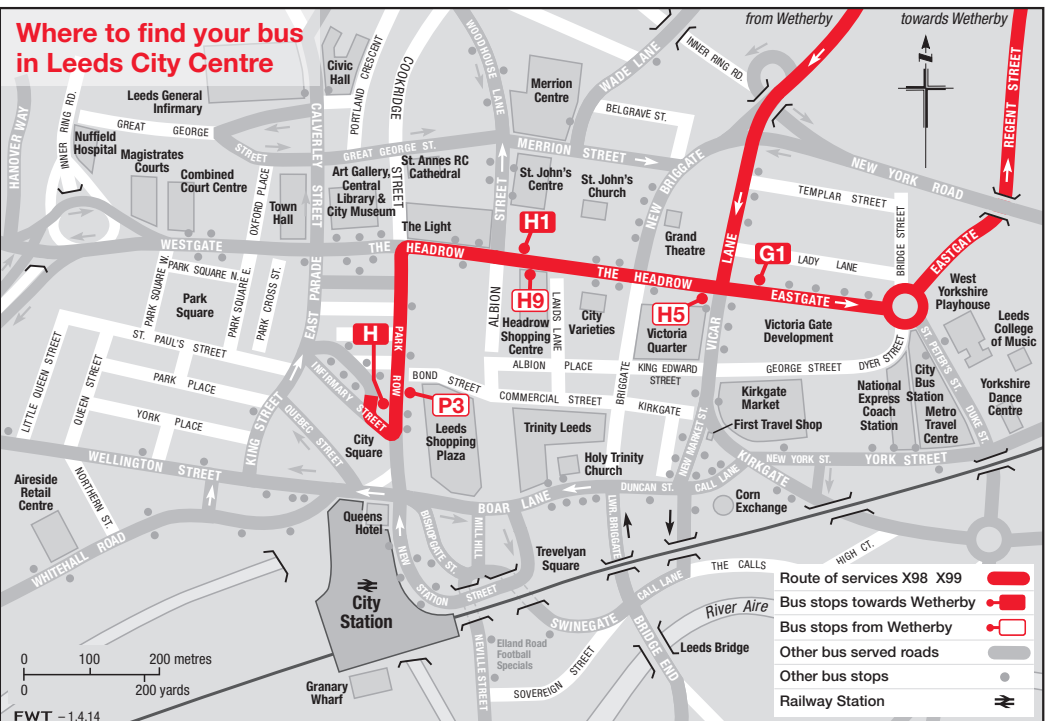

X98 X99 Route Map

Services X98 and X99 run as limited stop services

Buses from Leeds towards Wetherby
Buses will stop to pick up only between Leeds (Infirmay Street) and Oakwood Lane (Oakwood Clock), then stopping to pick up and drop off at all stops to Deighton Bar.

Buses from Wetherby towards Leeds
Buses will stop to pick up and drop off at all stops between Deighton Bar and Oakwood Lane (Oakwood Clock), then stopping to drop off only at stops towards Leeds (Park Row).

X98 X99 (limited stop service)	
Timing point	
Terminus point	
Bus runs in the direction of arrow	

Produced by **FWT** 1.4.14 www.fwt.co.uk

Where to find your bus in Leeds City Centre

Route of services X98 X99	
Bus stops towards Wetherby	
Bus stops from Wetherby	
Other bus served roads	
Other bus stops	
Railway Station	