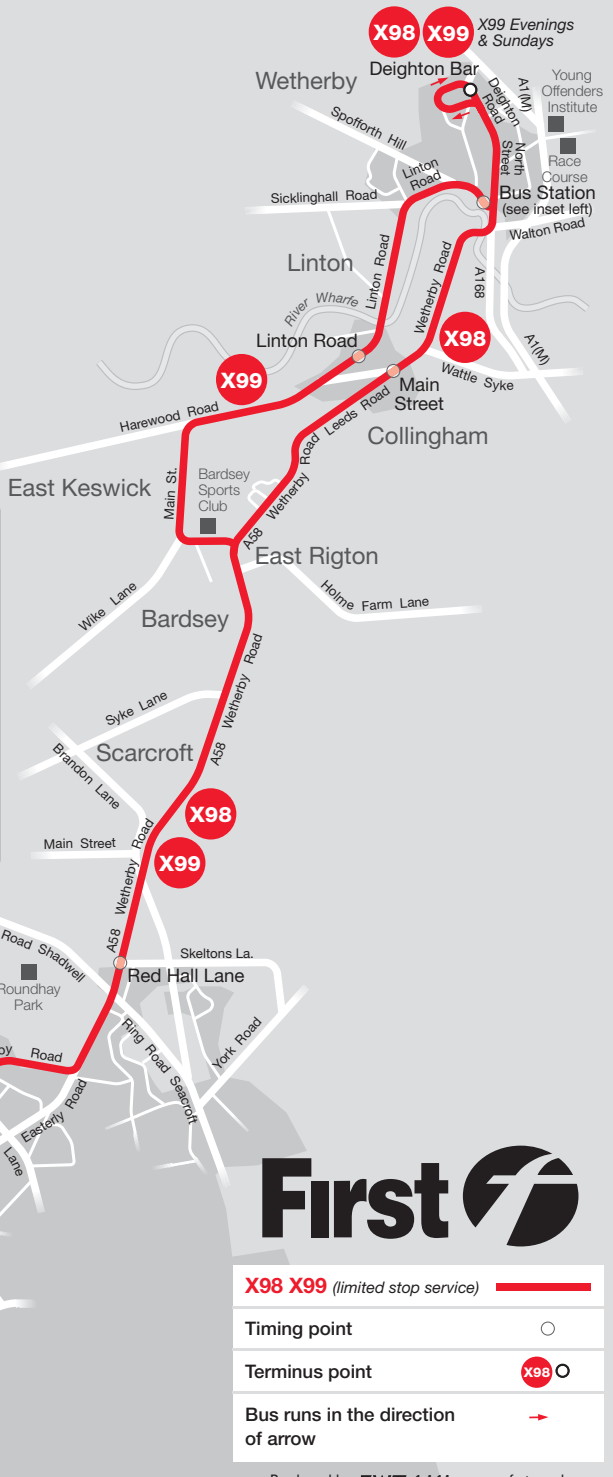

X98 X99 Route Map

Services X98 and X99 run as limited stop services

Buses from Leeds towards Wetherby
Buses will stop to pick up only between Leeds (Infirmay Street) and Oakwood Lane (Oakwood Clock), then stopping to pick up and drop off at all stops to Deighton Bar.

Buses from Wetherby towards Leeds
Buses will stop to pick up and drop off at all stops between Deighton Bar and Oakwood Lane (Oakwood Clock), then stopping to drop off only at stops towards Leeds (Park Row).

X98 X99 (limited stop service)	
Timing point	
Terminus point	
Bus runs in the direction of arrow	

Produced by **FWT** 1.4.14 www.fwt.co.uk

Where to find your bus in Leeds City Centre

Route of services X98 X99	
Bus stops towards Wetherby	
Bus stops from Wetherby	
Other bus served roads	
Other bus stops	
Railway Station	