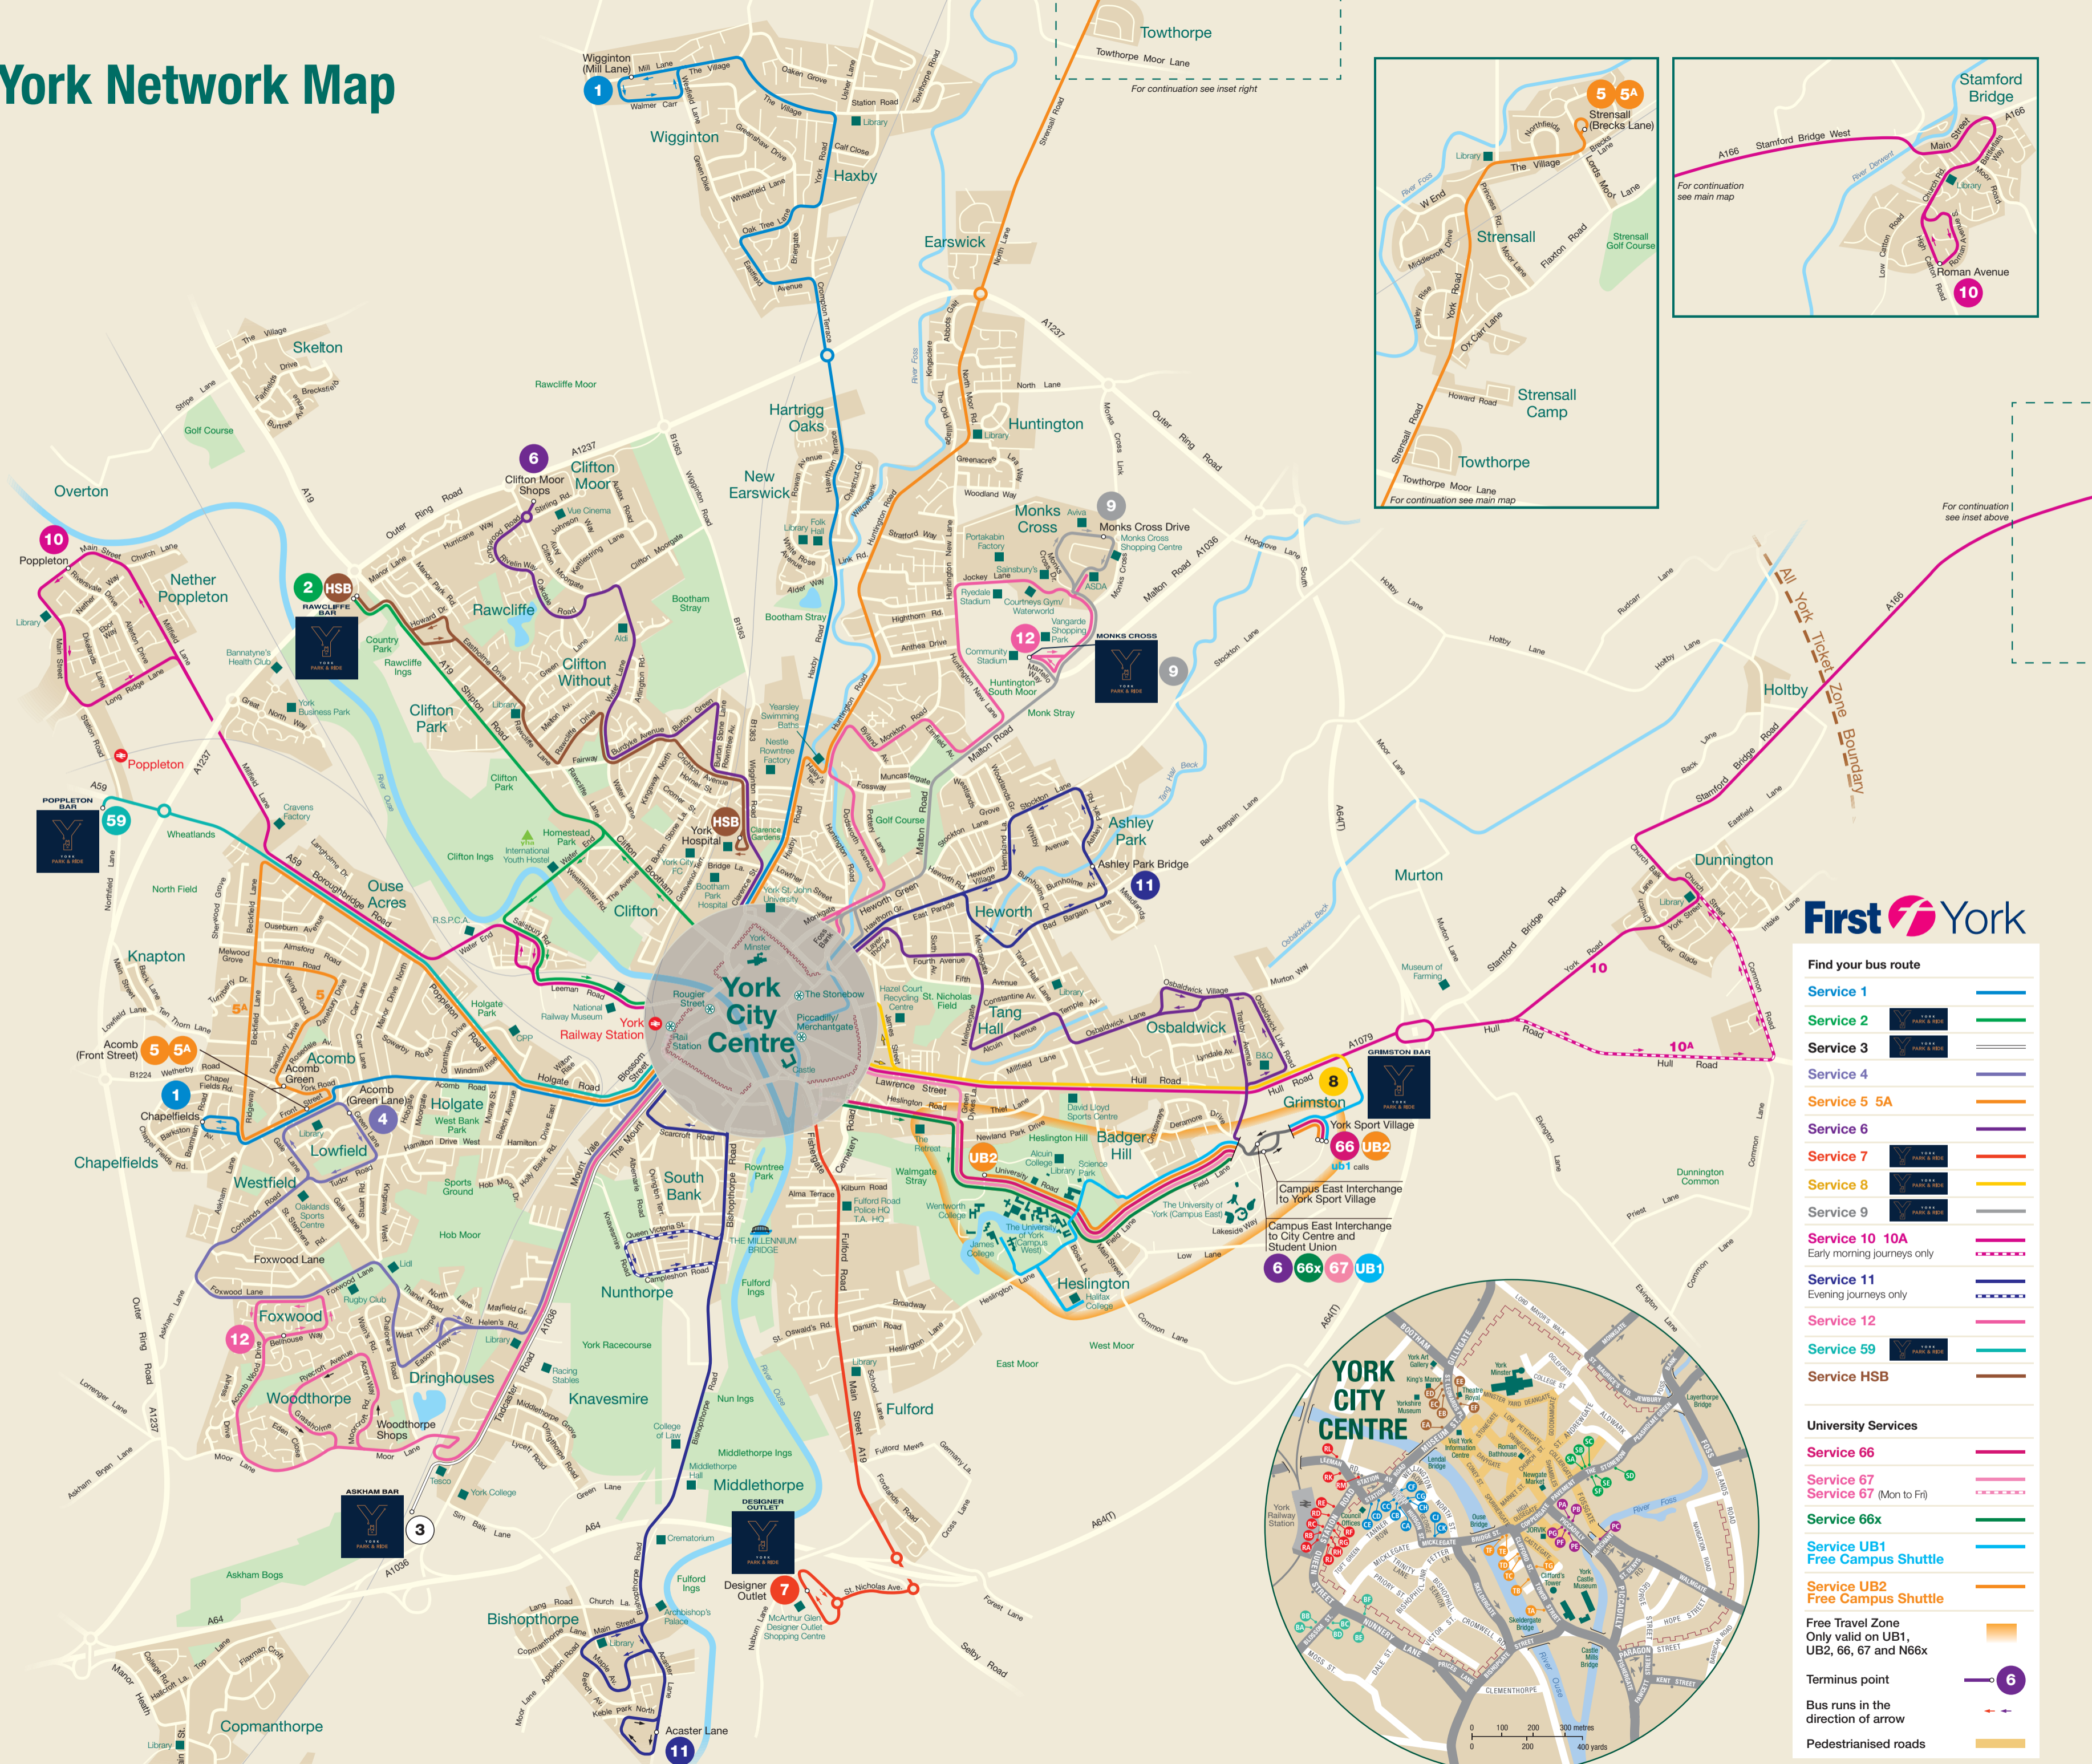

York Network Map

Find your bus route

Service 1	
Service 2	
Service 3	
Service 4	
Service 5 5A	
Service 6	
Service 7	
Service 8	
Service 9	
Service 10 10A	
Early morning journeys only	
Service 11	
Evening journeys only	
Service 12	
Service 59	
Service HSB	
University Services	
Service 66	
Service 67	
Service 67 (Mon to Fri)	
Service 66x	
Service UB1	
Free Campus Shuttle	
Service UB2	
Free Campus Shuttle	
Free Travel Zone	
Only valid on UB1, UB2, 66, 67 and N66x	
Terminus point	
Bus runs in the direction of arrow	
Pedestrianised roads	