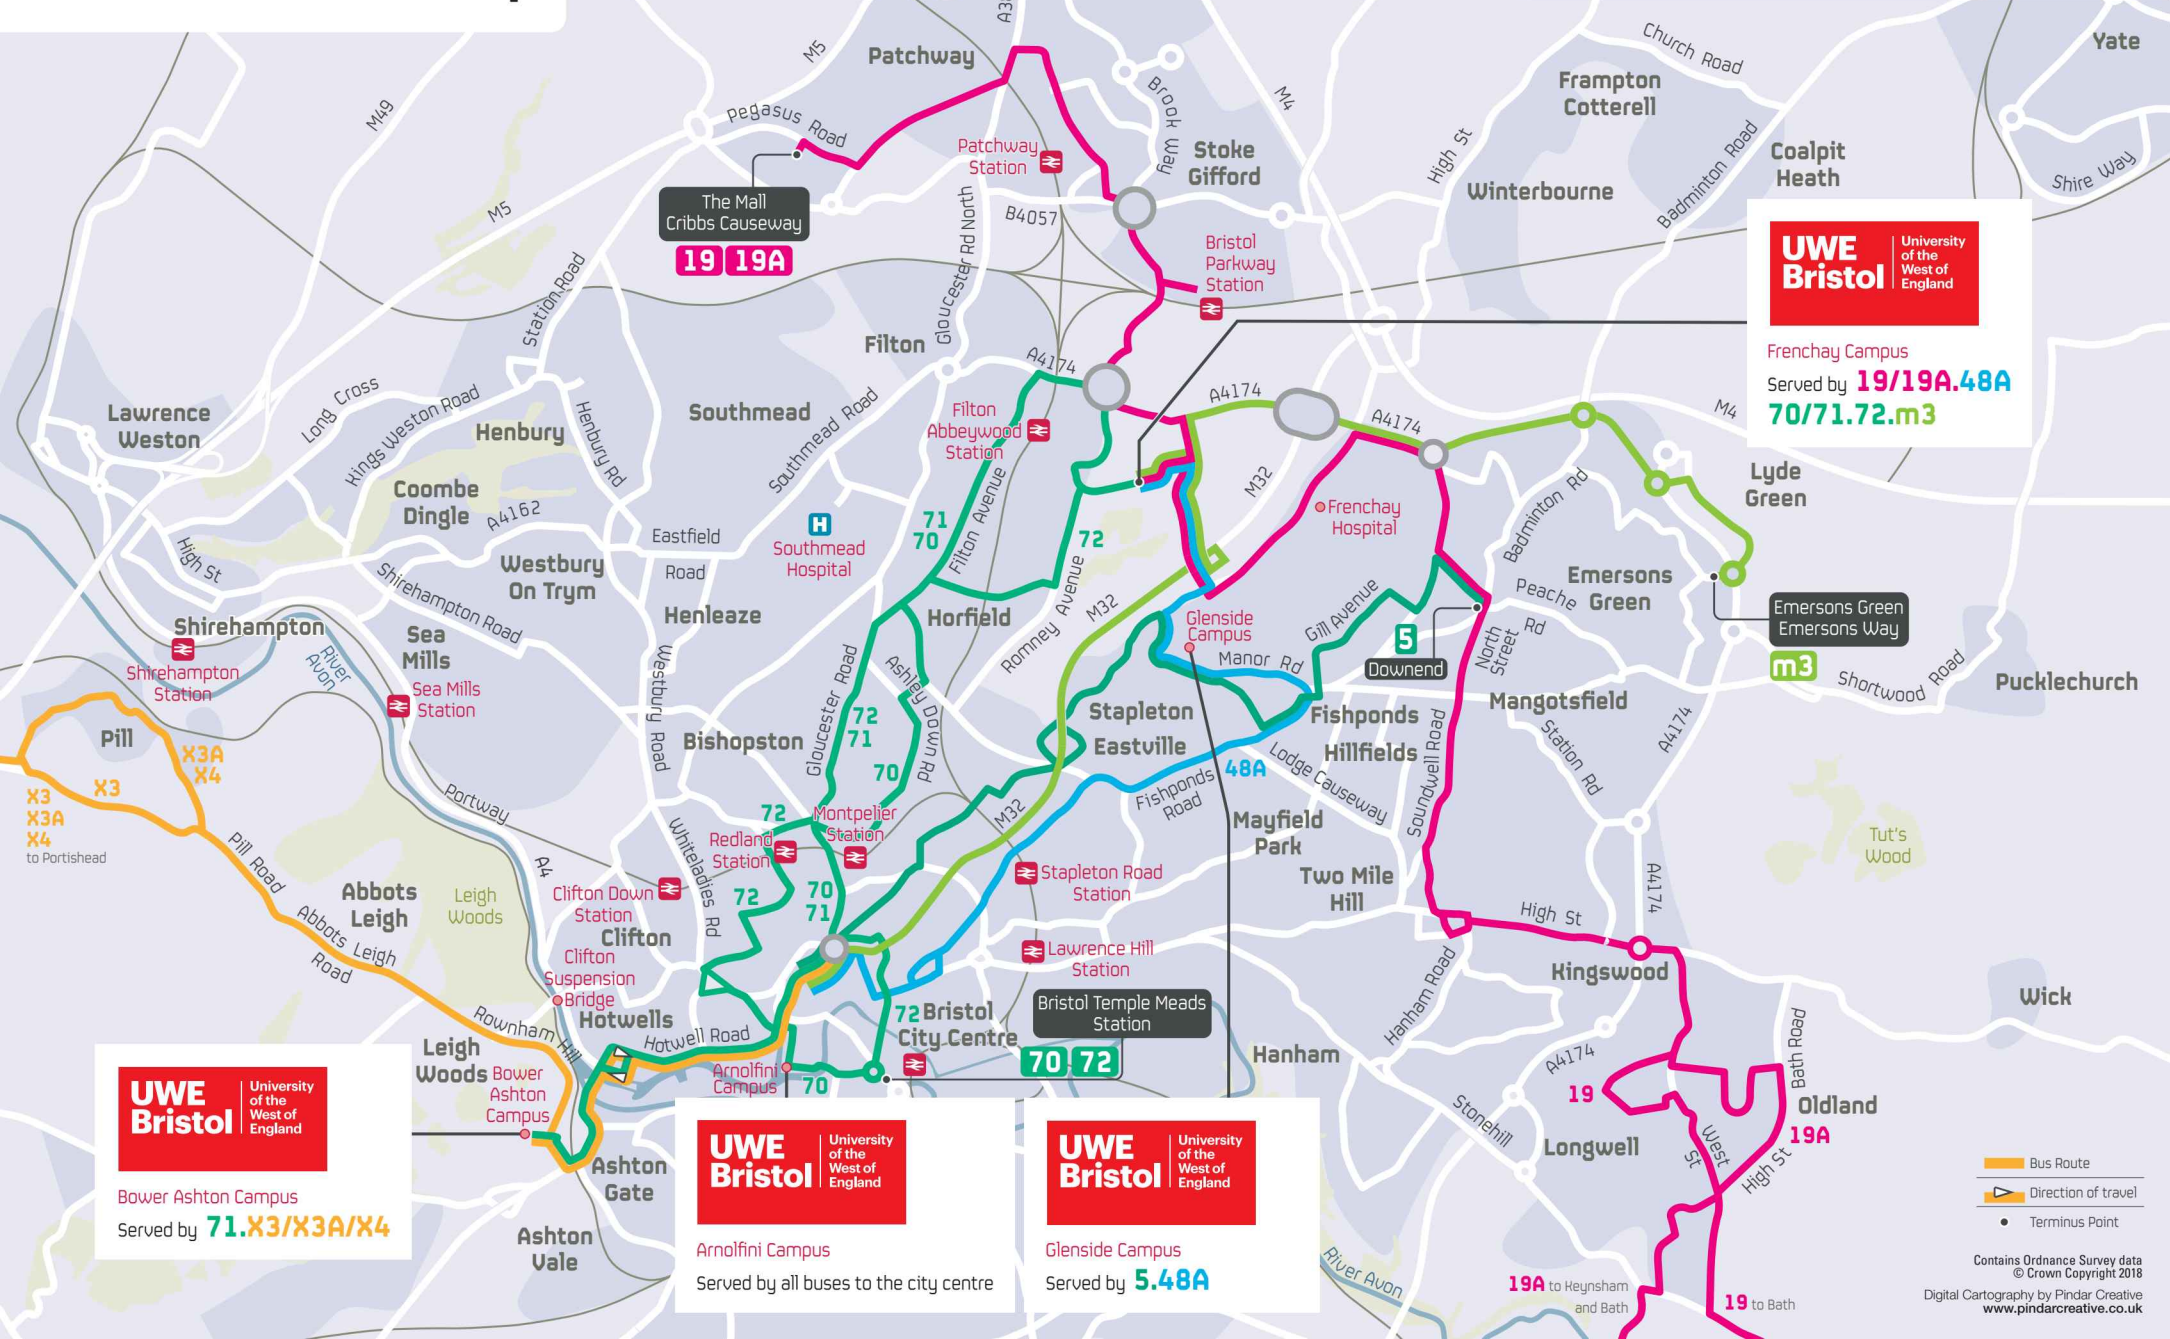

First Bristol UWE Network map

bus routes **5 19/19A 48A 70/71 72**
X3/X3A/X4 m3

UWE Bristol University of the West of England

Frenchay Campus
Served by **19/19A.48A 70/71.72.m3**

UWE Bristol University of the West of England

Bower Ashton Campus
Served by **71.X3/X3A/X4**

UWE Bristol University of the West of England

Arnolfini Campus
Served by all buses to the city centre

UWE Bristol University of the West of England

Glenside Campus
Served by **5.48A**

Emersons Green
Emersons Way
m3

- Bus Route
- Direction of travel
- Terminus Point