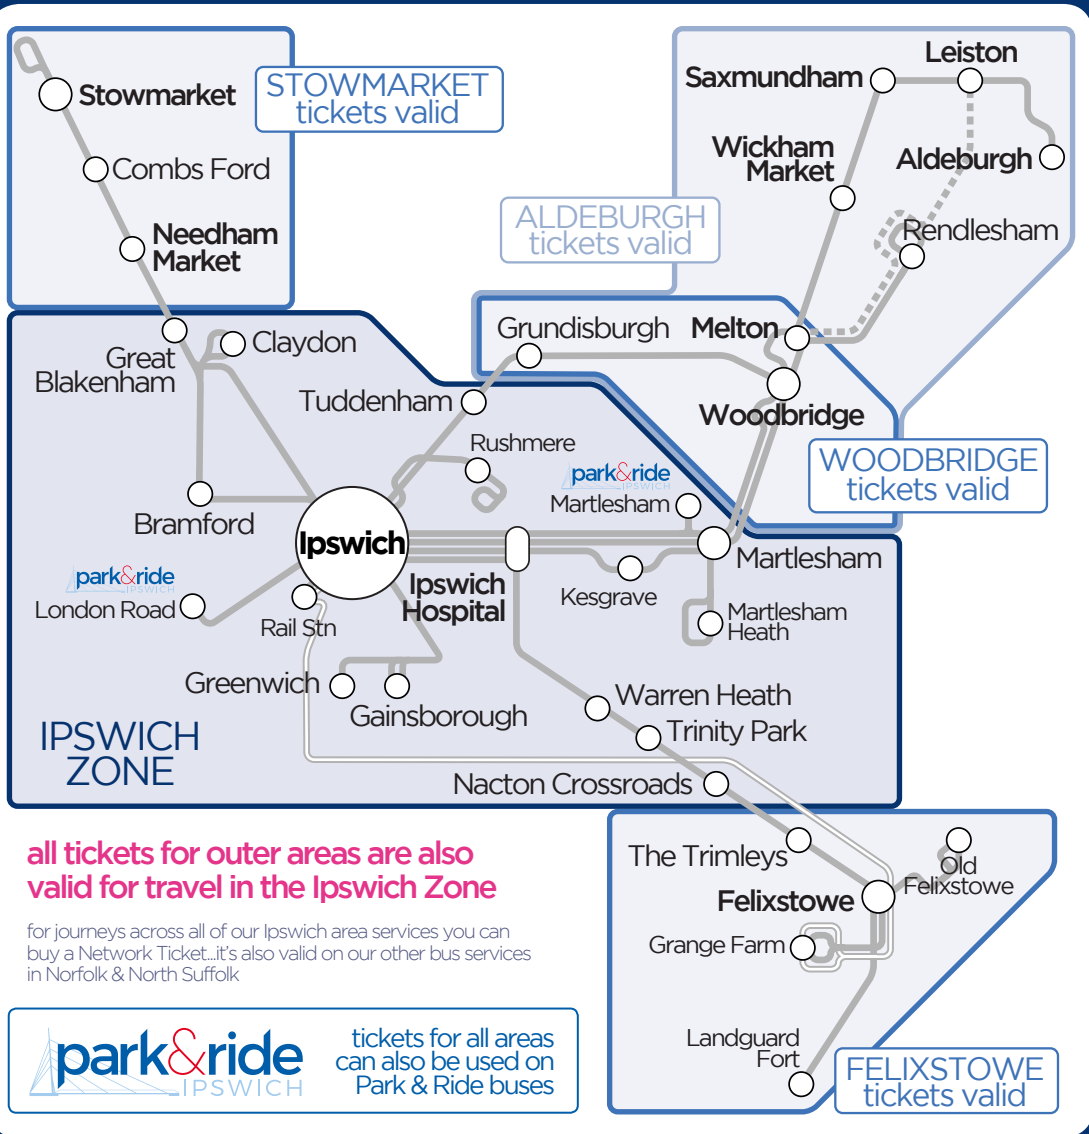

your Ipswich fare zone and tickets for further afield

all tickets for outer areas are also valid for travel in the Ipswich Zone

for journeys across all of our Ipswich area services you can buy a Network Ticket...it's also valid on our other bus services in Norfolk & North Suffolk