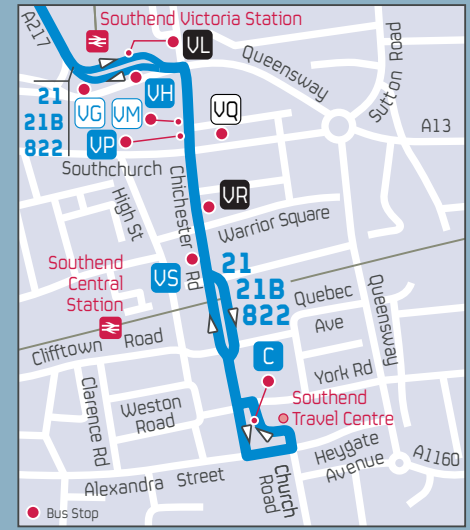

bus routes **21 21B 822**

- Bus Route
- Bus stops served by 21 21B to Canvey Island
- Bus stops served by 21 21B to Southend Travel Centre
- Bus stops served by 822 to Canvey Island
- Bus stops served by 822 to Bourne Green
- Limited service
- Sunday only
- Direction of travel
- Terminus Point
- Timed Stop

Contains Ordnance Survey data
© Crown Copyright 2019
Digital Cartography by Pindar Creative
www.pindarcreative.co.uk

822 Bournes Green | Canvey (Leigh Beck)
via Temple Sutton, Prittlewell Chase, Leigh Station, Benfleet Station and Central Wall Road

Mondays to Fridays Schooldays only

Service Number	822
Canvey, Leigh Beck	0654
Winter Gardens, Elsinor Avenue	0706
Benfleet, Rail Station	0715
Tarpots Corner	0722
Kents Hill Road North	0728
Hadleigh Bus Depot	0734
Hadleigh, Church	0737
Thames Drive	0744
Leigh, Rail Station	0748
Leigh, Rectory Grove	0751
Westcliff High School	0800
Southend Hospital, Prittlewell Chase	0805
Victoria Station Interchange	0815
Southend Travel Centre	0820

Mondays to Fridays Schooldays only

Service Number	822
Gainsborough Drive - SHSB	1540
Southend Hospital, Prittlewell Chase	1543
Westcliff High School	1548
Leigh, Church	1555
Leigh-on-Sea Railway Station	1559
Thames Drive	1603
Hadleigh, Church	1608
Kents Hill Road North	1618
Tarpots Corner	1630
Benfleet, Rail Station	1640
Winter Gardens, Elsinor Avenue	1645
Canvey, Leigh Beck	1653