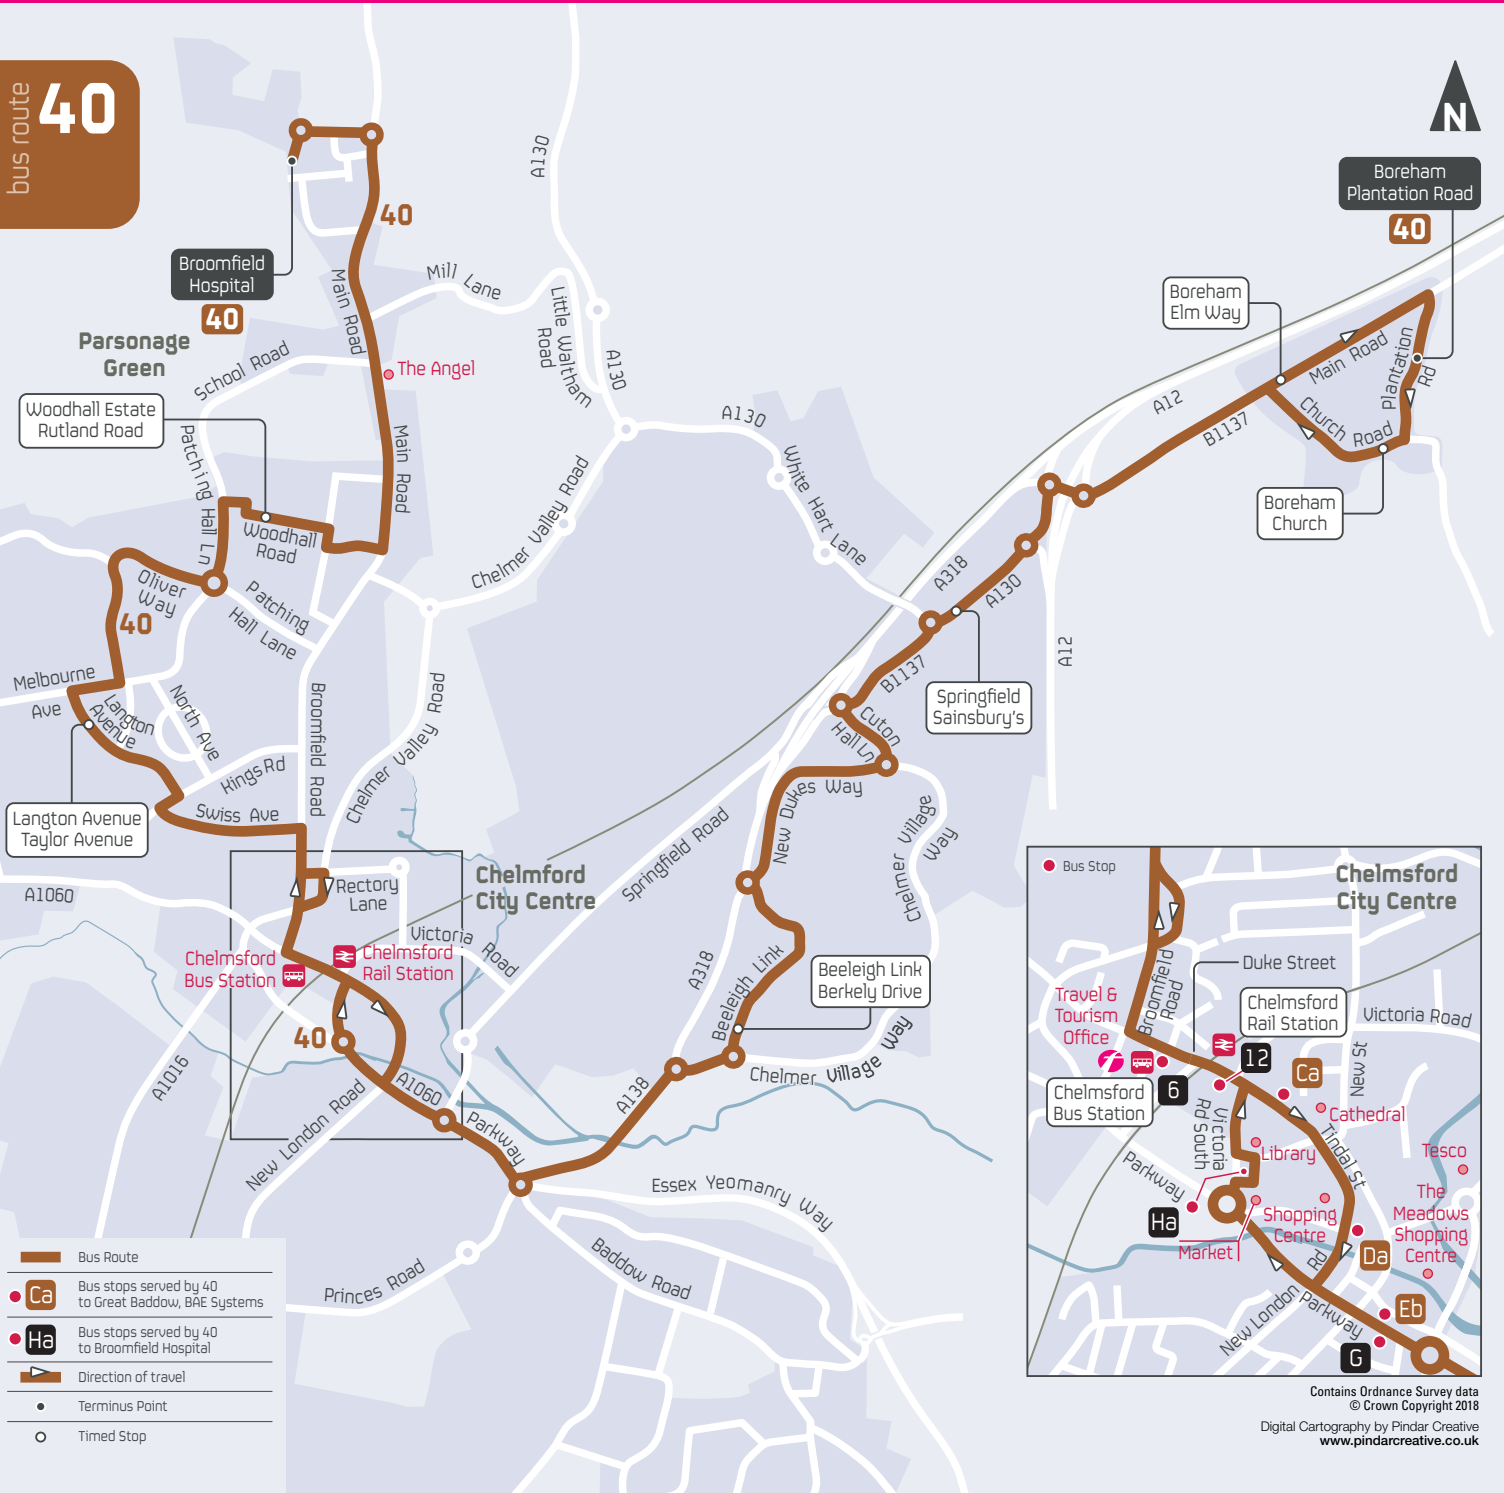

bus route 40

What's Changed?

Service 40:

Broomfield Hospital to Boreham via North Melbourne, Chelmsford, Chelmer Village and Springfield

Revised Monday to Saturday early morning and early evening timetable.

40

Broomfield Hospital | Boreham

via North Melbourne, Chelmsford, Chelmer Village and Springfield

Mondays to Fridays except Public Holidays

Service Number	40	40	40	40	40	40	40	40	40	40	40	40	40	40	40	40	40	
Broomfield Hospital	—	—	0625	0655	0720	0750	0820	0900	0941	Then every 30 mins until	1441	1506	1536	1606	1636	1706	1736	
Woodhall Estate Rutland Road	—	—	0633	0703	0729	0759	0829	0908	0949		1449	1515	1545	1615	1645	1715	1745	
Langton Avenue Taylor Avenue	—	—	0639	0709	0735	0805	0835	0914	0955		1455	1521	1551	1621	1651	1721	1751	
Chelmsford , Rail Station	arr	—	0648	0718	0745	0815	0845	0923	1004		1504	1531	1601	1631	1701	1731	1801	
Chelmsford , Rail Station	dep	0557	0626	0651	0721	0748	0818	0848	0926		1007	1507	1534	1604	1634	1704	1734	1804
Beeleigh Link Berkley Drive	0607	0636	0701	0731	0759	0829	0859	0936	1017		1517	1545	1615	1645	1715	1745	1815	
Springfield, adj Sainsbury's	0614	0643	0708	0738	0807	0837	0907	0943	1024		1524	1553	1623	1653	1723	1753	1823	
Boreham Elm Way	0620	0649	0714	0744	0814	0844	0914	0949	1030		1530	1600	1630	1700	1730	1800	1830	
Boreham , Plantation Road	0623	0652	0717	0747	0817	0847	0917	0952	1033		1533	1603	1633	1703	1733	1803	1833	

Service Number	40	40	40	40	40	40	40
Broomfield Hospital	1806	1836	1906	1936	2006	2036	—
Woodhall Estate Rutland Road	1814	1844	1914	1944	2014	2044	—
Langton Avenue Taylor Avenue	1820	1850	1920	1950	2020	2050	—
Chelmsford , Rail Station	arr	1829	1859	1929	1959	2029	2059
Chelmsford , Rail Station	dep	1832	1902	1932	2002	2032	2102
Beeleigh Link Berkley Drive	1842	1912	1942	2012	2042	2112	2152
Springfield, adj Sainsbury's	1849	1919	1949	2019	2049	2119	2159
Boreham Elm Way	1855	1925	—	2025	—	—	—
Boreham , Plantation Road	1858	1928	—	2028	—	—	—