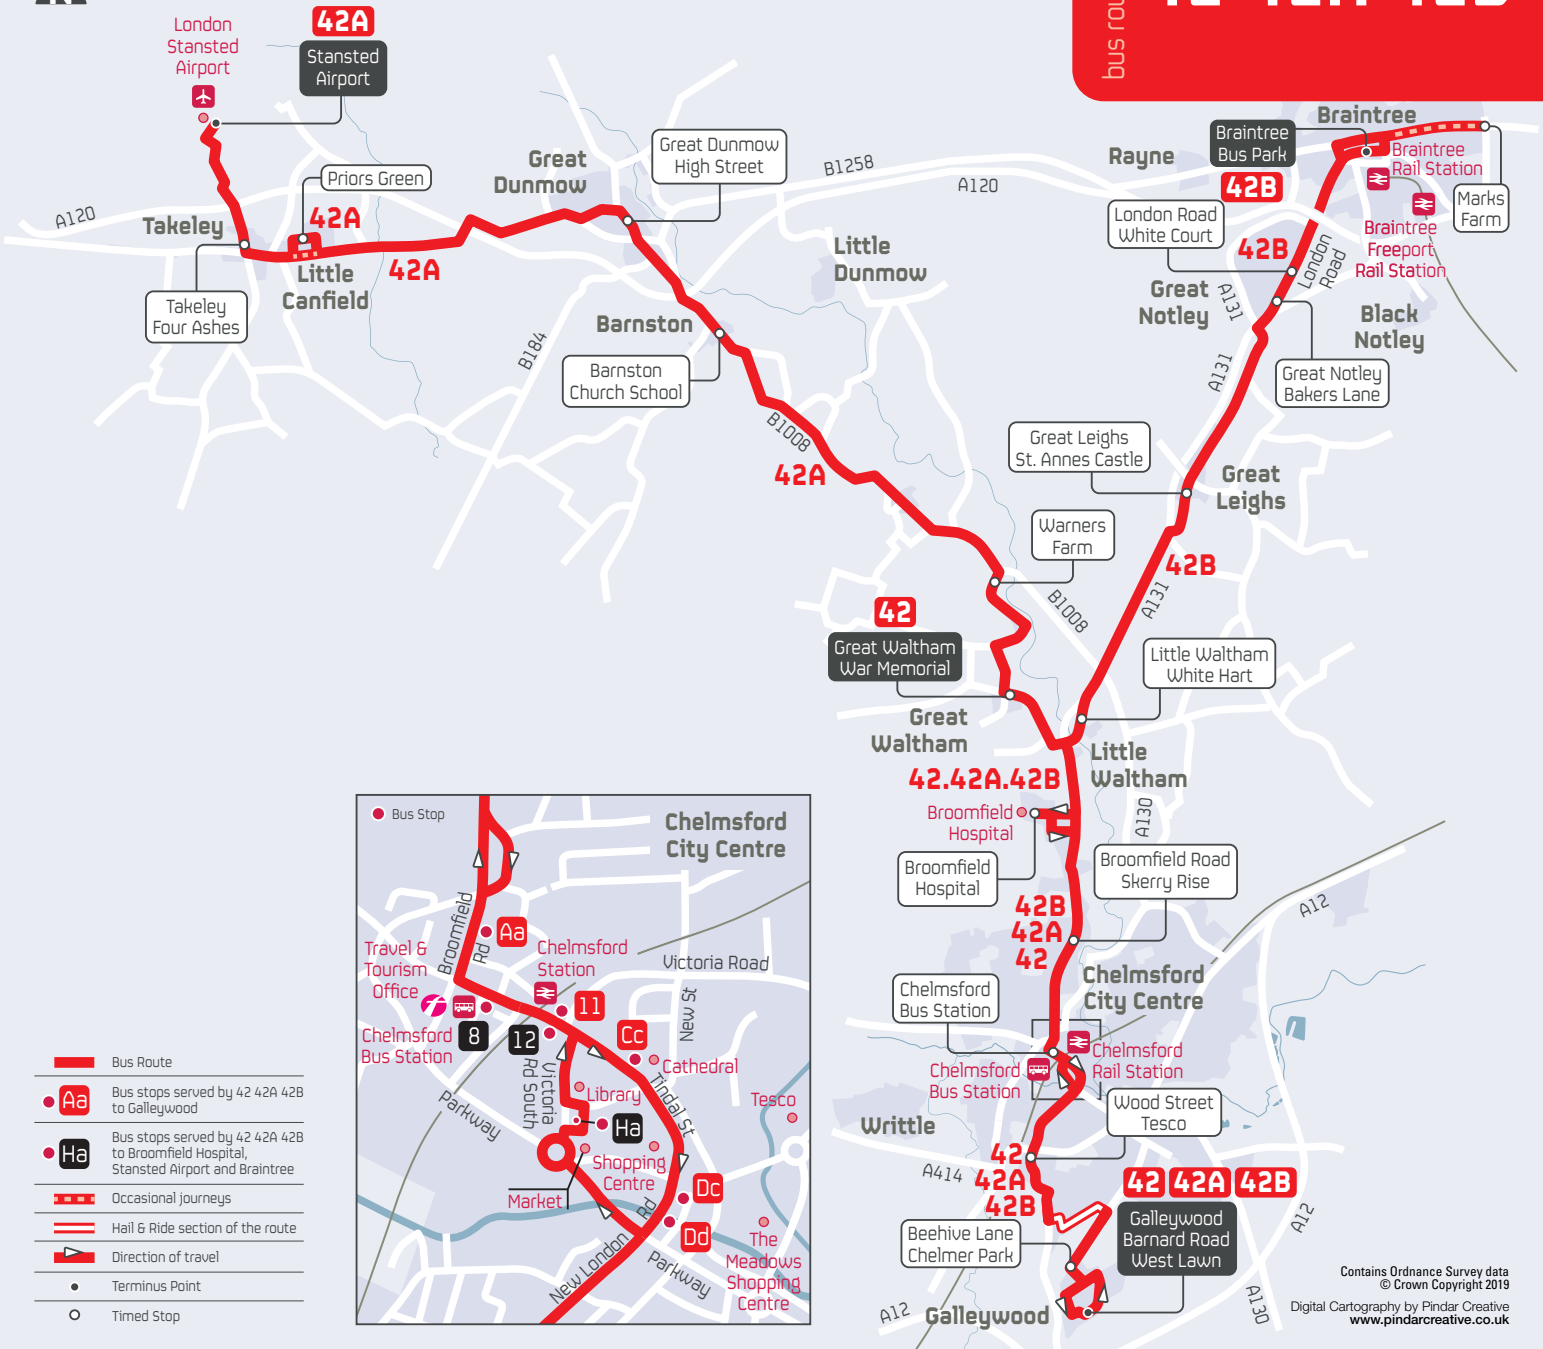

bus routes **42 42A 42B**

- Bus Route
- Bus stops served by 42 42A 42B to Galleywood
- Bus stops served by 42 42A 42B to Broomfield Hospital, Stansted Airport and Braintree
- Occasional journeys
- Hail & Ride section of the route
- Direction of travel
- Terminus Point
- Timed Stop

Contains Ordnance Survey data
© Crown Copyright 2019
Digital Cartography by Pindar Creative
www.pindarcreative.co.uk

What's Changed?

Services 42 / 42A / 42B:

Galleywood to Broomfield Hospital / Braintree (42B) / Stansted Airport (42A) via Tile Kiln, City Centre and Great Dunmow (42A)

Revised daily timetables, with some 42B journeys revised to replace early and late service 70 journeys on Monday to Saturday, extending from or to Marks Farm.

Revised Saturday timetable with the frequency between Galleywood and Broomfield Hospital remaining at every 10 minutes during the main part of the day, with one journey per hour continuing to Stansted Airport as service 42A and one journey per hour continuing to Braintree as service 42B, instead of the current two.