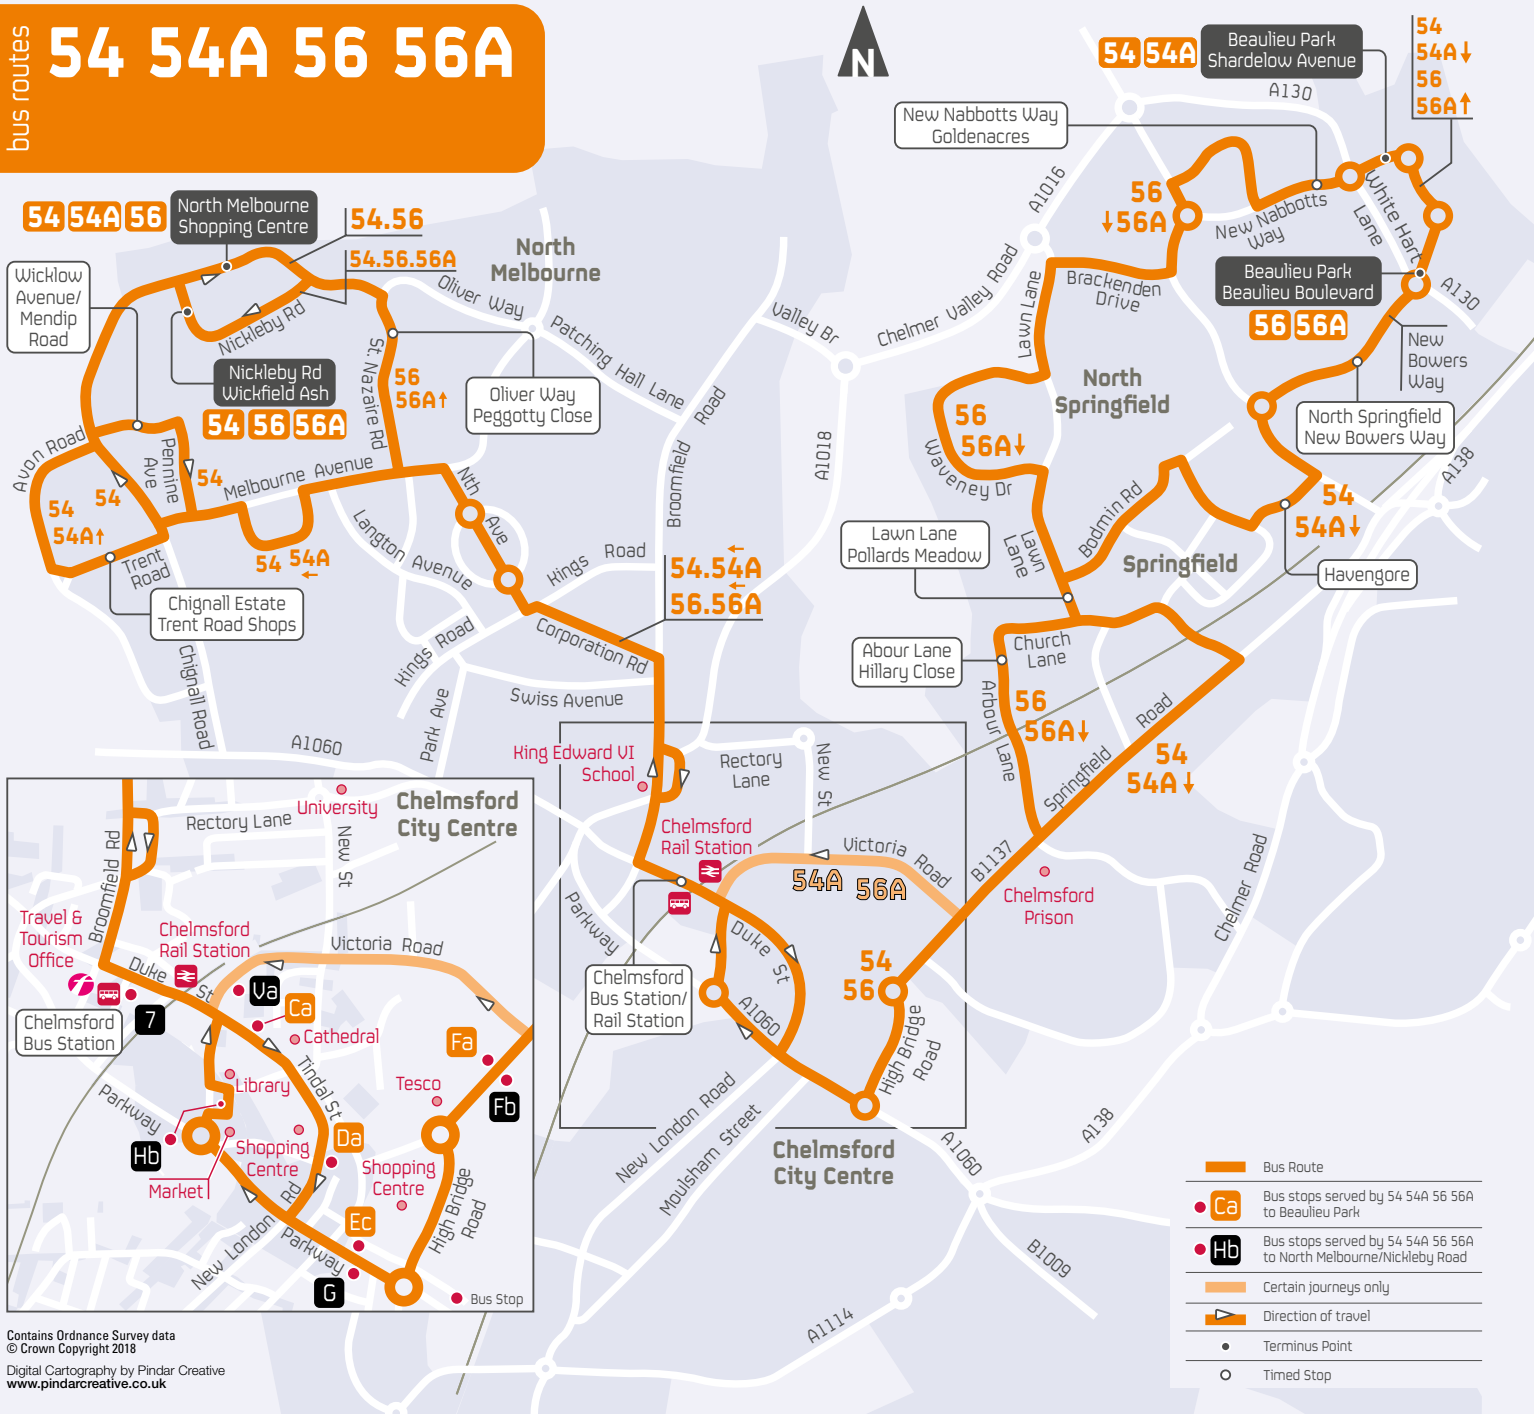

bus routes **54 54A 56 56A**

What's Changed?

Service 54-56:

Beaulieu Park to North Melbourne

The evening service 54 journeys which terminate at Beaulieu Park before returning to depot are extended to Goldenacres. Revised Saturday early morning timetable. The Sunday daytime is revised to improve punctuality.

Note	Service Number	54	56	54	56	54	56	54	56	54	56	54	56	54	56	54	56	54	56
	North Melbourne, Shopping Centre	—	28	—	48	—	08	—	1628	—	1648	—	1708	—	1740	—	1810	—	1810
	Oliver Way, Peggotty Close	—	31	—	51	—	11	—	1631	—	1651	—	1711	—	1742	—	1812	—	1812
	North Melbourne, Wickfield Ash	10	—	30	—	50	—	1610	—	1630	—	1650	—	1715	—	1746	—	1816	1816
	Chignall Estate, Trent Road Shops	15	—	35	—	55	—	1615	—	1635	—	1655	—	1720	—	1751	—	1821	1821
	Wicklow Avenue	18	—	38	—	58	—	1618	—	1638	—	1658	—	1723	—	1754	—	1824	1824
	North Avenue	24	34	44	54	04	14	1624	1634	1644	1654	1704	1714	1729	1745	1800	1815	1830	1815
	Chelmsford, Rail Station  arr	31	41	51	01	11	21	1631	1641	1651	1701	1711	1721	1736	1752	1807	1821	1836	1821
	Chelmsford, Rail Station  dep	34	44	54	04	14	24	1634	1644	1654	1704	1714	1724	1739	1755	1810	1825	1840	1825
	Springfield Road, Tesco Store	40	50	00	10	20	30	1640	1650	1700	1710	1720	1730	1745	1801	1816	1831	1846	1831
	New Nabbotts Way, Goldenacres	—	05	—	25	—	45	—	1705	—	1725	—	1745	—	1813	—	1843	—	1843
	Beaulieu Park, Shardelow Avenue	—	07	—	27	—	47	—	1707	—	1727	—	1747	—	1815	—	1845	—	1845
	Havengore	51	—	11	—	31	—	1651	—	1711	—	1731	—	1755	—	1826	—	1856	—
	North Springfield, New Bowers Way	53	—	13	—	33	—	1653	—	1713	1729	1733	—	1757	—	1828	—	1858	—
	Beaulieu Park, Montagu Gardens	55	—	15	—	35	—	1655	—	1715	—	1735	—	1759	—	1830	—	1860	—