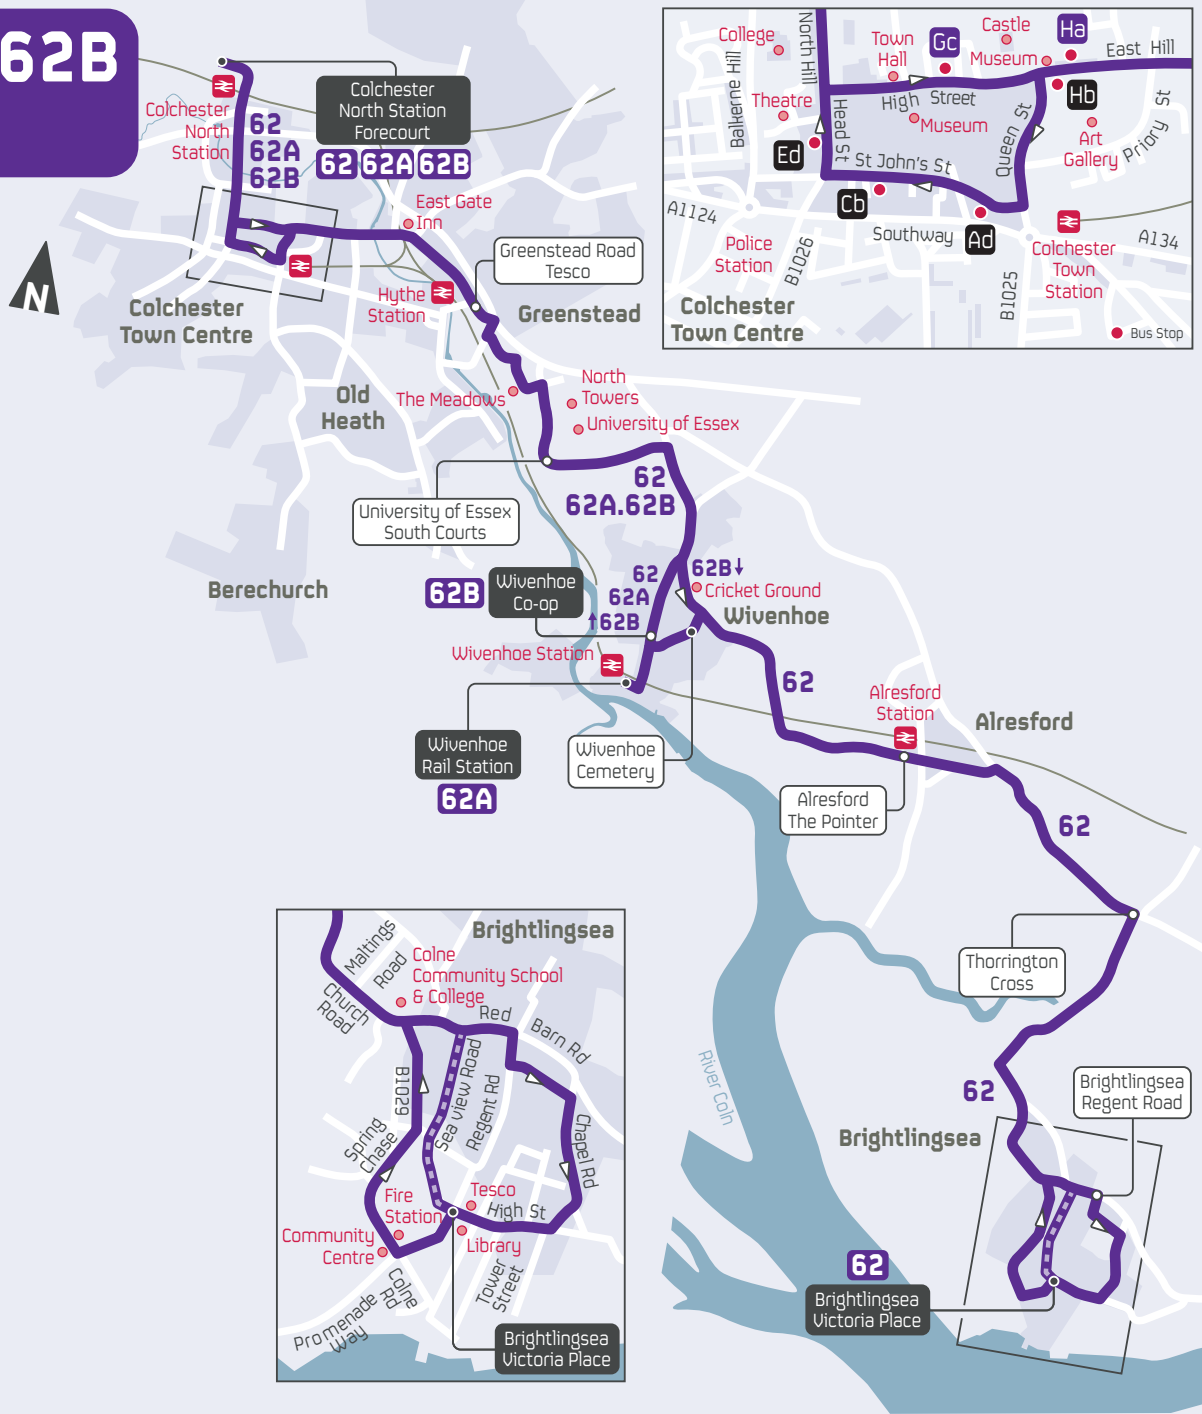

bus routes **62 62A 62B**

What's Changed?

**Services 62/62A/62B:
Colchester North Station to Brightlingsea**

The Monday to Friday timetable is revised to provide improved links to Colne school in Brightlingsea. Two afternoon journeys towards Wivenhoe and Brightlingsea will serve Bateman Road in Brightlingsea during the school term.