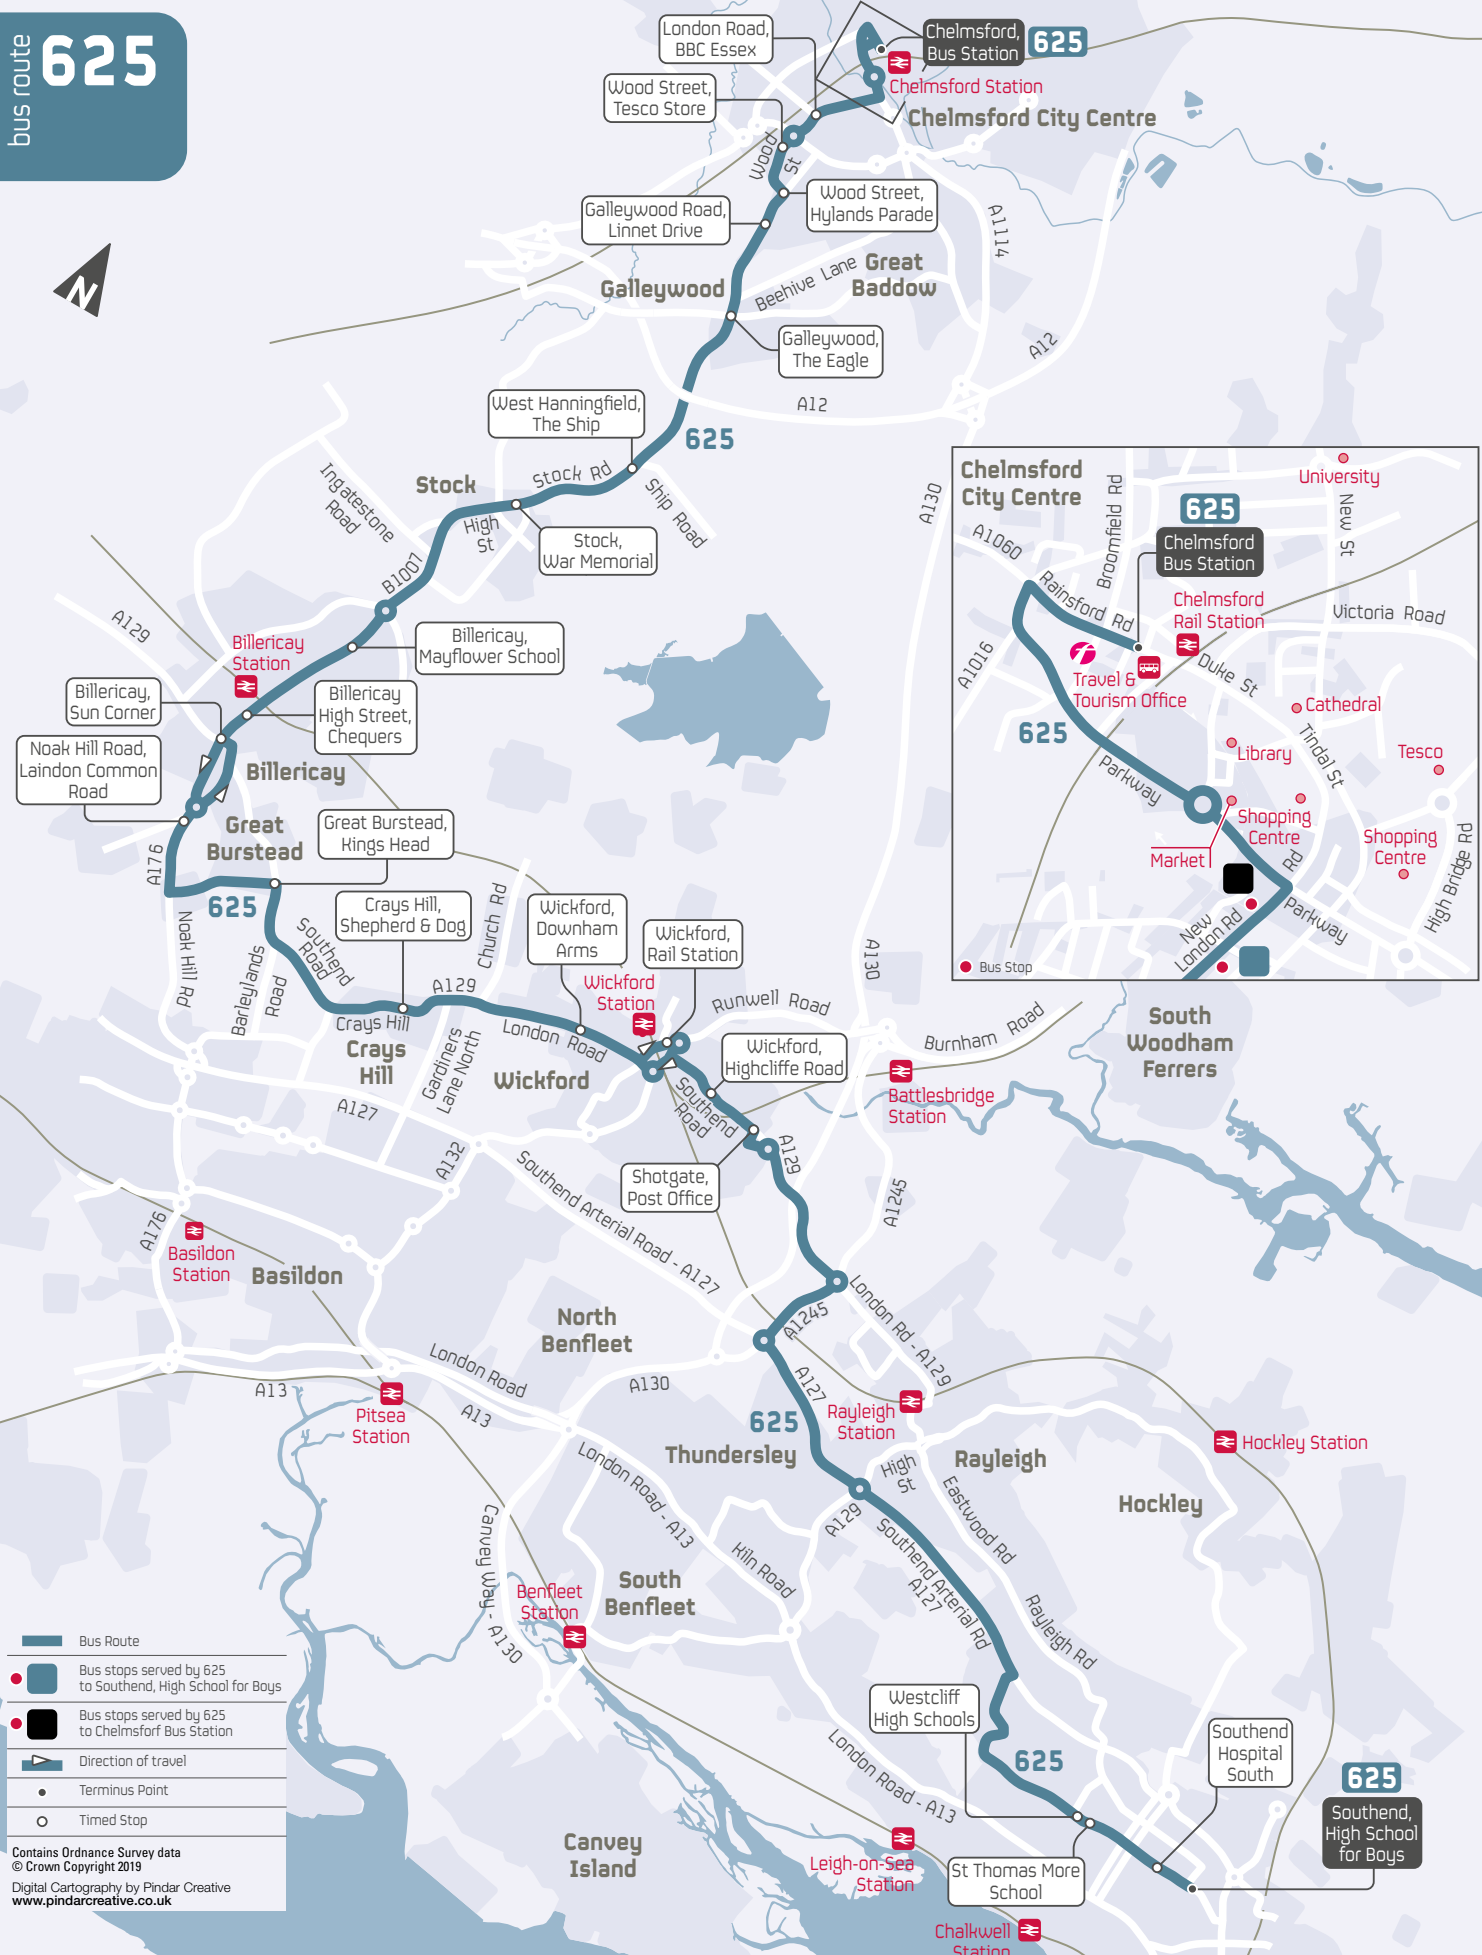

bus route **625**

- Bus Route
- Bus stops served by 625 to Southend, High School for Boys
- Bus stops served by 625 to Chelmsford Bus Station
- Direction of travel
- Terminus Point
- Timed Stop

Contains Ordnance Survey data
© Crown Copyright 2019
Digital Cartography by Pindar Creative
www.pindarcreative.co.uk