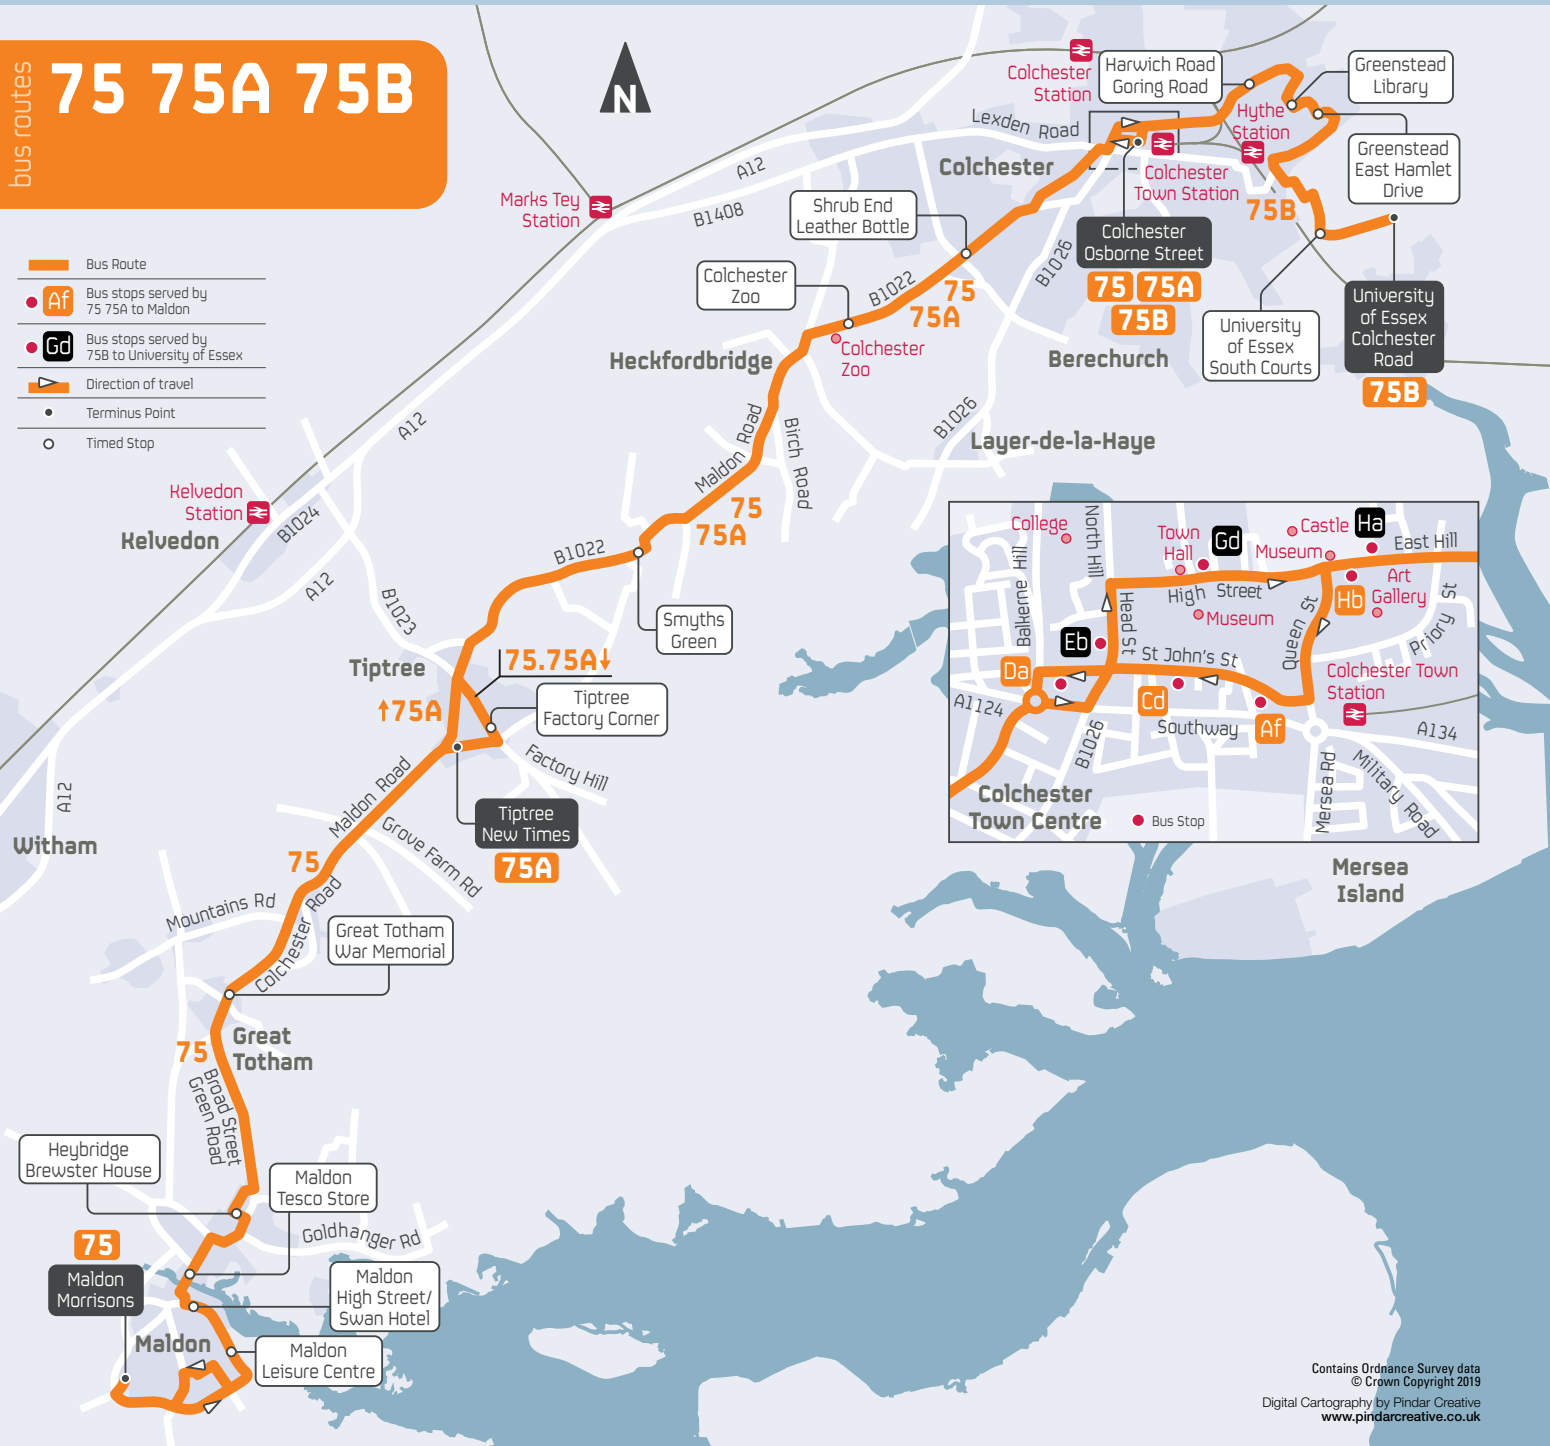

bus routes **75 75A 75B**

-  Bus Route
-  Bus stops served by 75 75A to Maldon
-  Bus stops served by 75B to University of Essex
-  Direction of travel
-  Terminus Point
-  Timed Stop

Contains Ordnance Survey data
© Crown Copyright 2019
Digital Cartography by Pindar Creative
www.pindarcreative.co.uk

Then at these mins past each hour

until

Sundays and Public Holidays

Note	ECC	ECC	ECC	ECC	ECC	ECC	ECC
Service Number	75	75	75	75	75	75	75
Colchester Osborne Street	0910	1110	1310	1510	1710	1910	2110
Shrub End Leather Bottle	0921	1121	1321	1521	1721	1921	2121
Colchester Zoo	0924	1124	1324	1524	1724	1924	2124
Smyths Green	0930	1130	1330	1530	1730	1930	2130
Tiptree Factory Corner	0939	1139	1339	1539	1739	1939	2139
Tiptree New Times	0940	1140	1340	1540	1740	1940	2140
Great Totham War Memorial	0947	1147	1347	1547	1747	1947	2147
Heybridge Brewster House	0952	1152	1352	1552	1752	1952	2152
Maldon Tesco Store	0956	1156	1356	1556	—	—	—
Maldon High Street/Swan Hotel	0958	1158	1358	1558	1758	1958	2158
Maldon Leisure Centre	1002	1202	1402	1602	1802	2002	2202
Maldon Masefield Road	1004	1204	1404	1604	1804	2004	2204

75B**Colchester | University of Essex**
via Greenstead**Mondays to Fridays** except Public Holidays

Service Number	75B	75B	75B	75B	75B	75B	75B	75B	75B	75B	75B	75B	75B	75B	75B
Colchester Osborne Street	0815	0920	0950	1020	1050	1420	1450	1520	1550	1630	1700	1730	1800	1830	1905
Harwich Road/Goring Road	0829	0932	1002	1032	1102	1432	1502	1532	1602	1642	1712	1742	1812	1842	1917
Greenstead Library	0833	0936	1006	1036	1106	1436	1506	1536	1606	1646	1716	1746	1816	1846	1921
Greenstead East Hamlet Drive	0836	0939	1009	1039	1109	1439	1509	1539	1609	1649	1719	1749	1819	1849	1924
University of Essex South Courts	0845	0947	1017	1047	1117	1447	1517	1547	1617	1657	1727	1757	1827	1857	1932