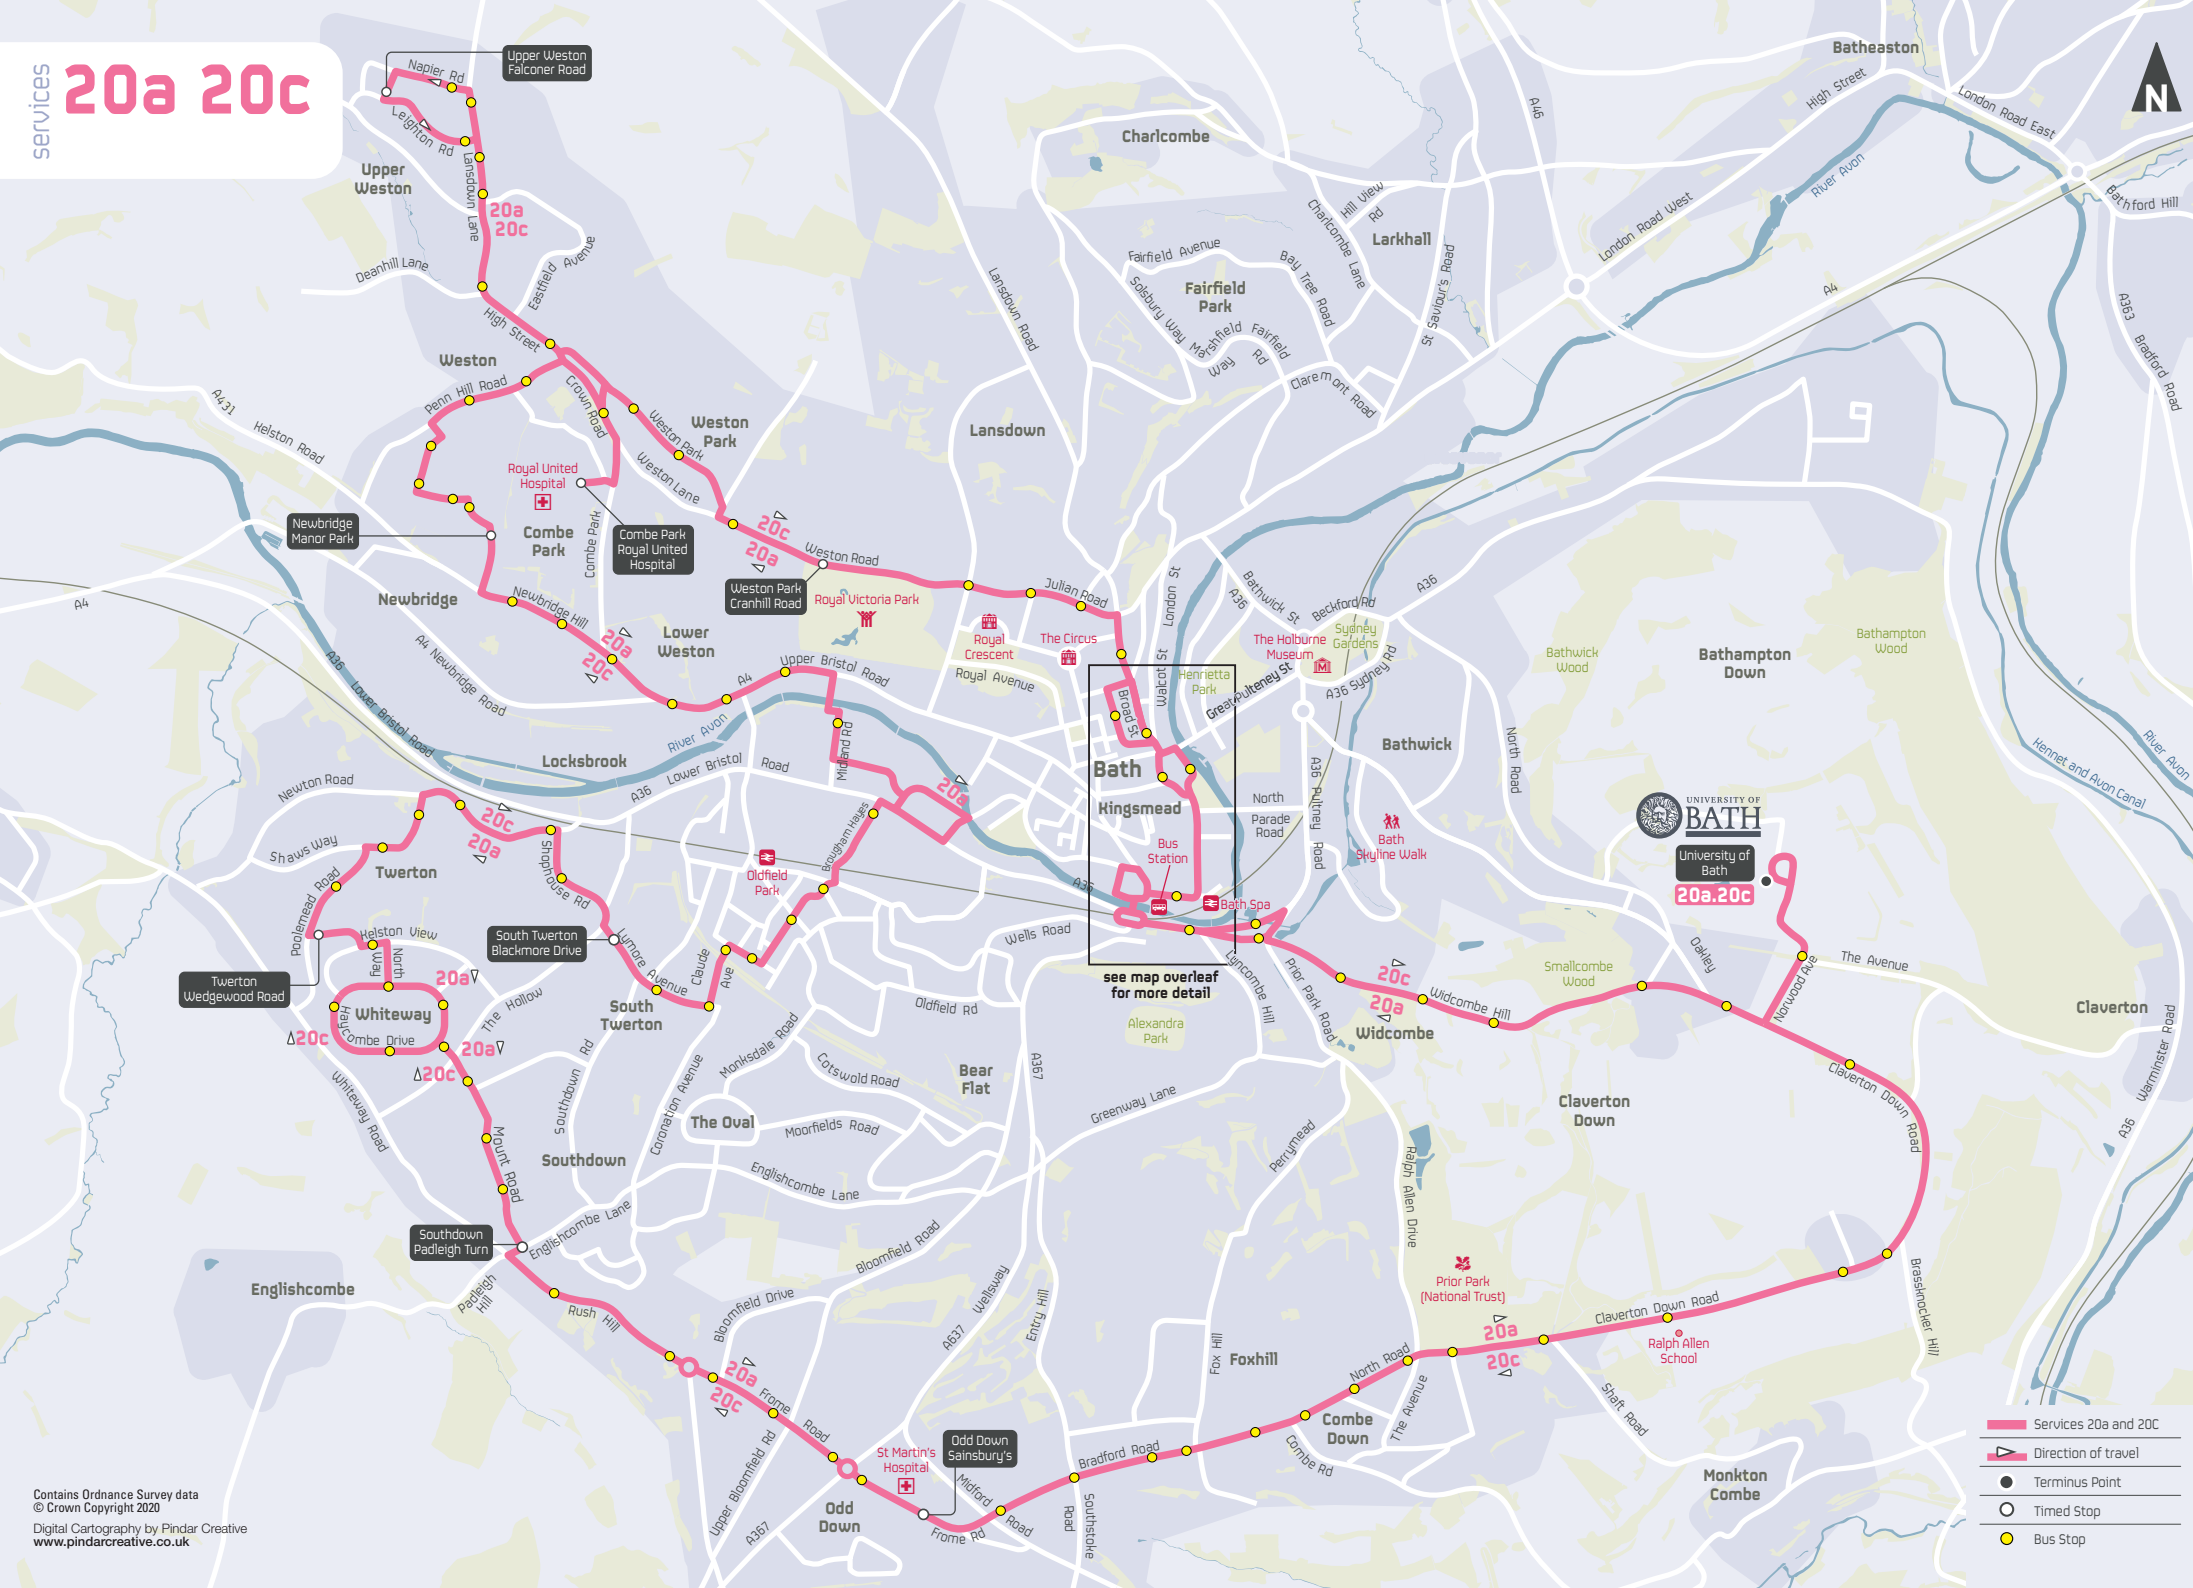

services **20a 20c**

- Services 20a and 20c
- ▶ Direction of travel
- Terminus Point
- Timed Stop
- Bus Stop

see map overleaf
for more detail

services **20a 20c**
Bath City Centre

Services 20a and 20c

Bus Stop

Contains Ordnance Survey data
© Crown Copyright 2020

Digital Cartography by Pindar Creative
www.pindarcreative.co.uk