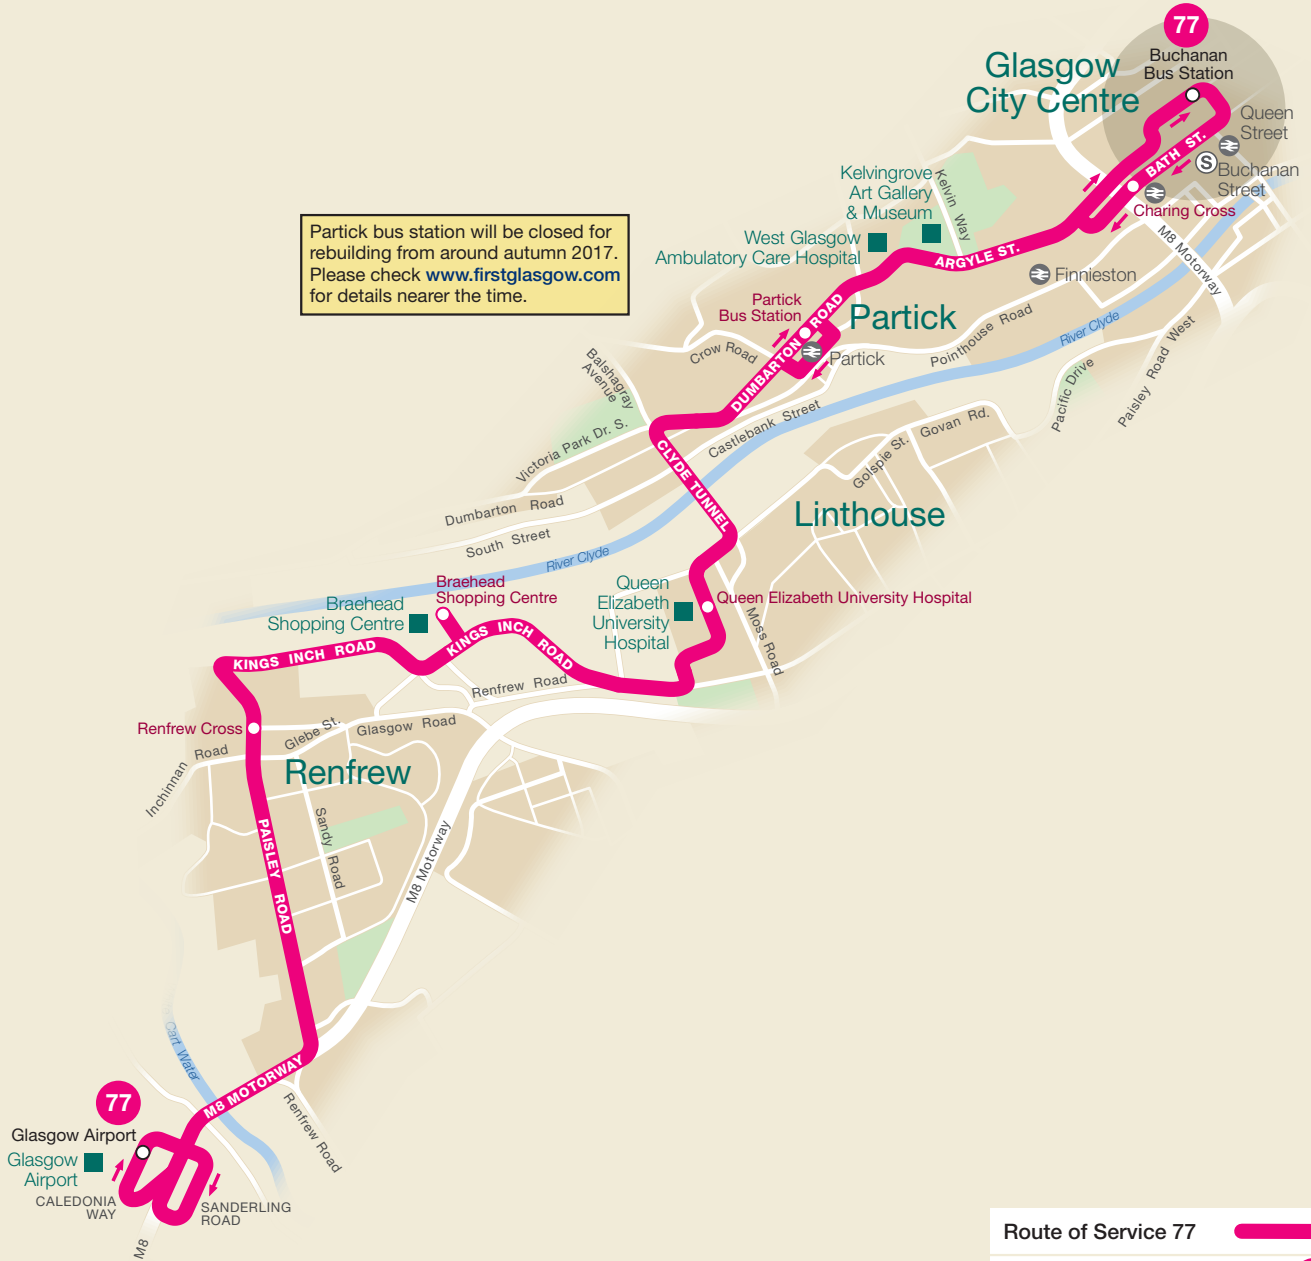

Partick bus station will be closed for rebuilding from around autumn 2017. Please check [www.firstglasgow.com](http://www.firstglasgow.com) for details nearer the time.

Route of Service 77 

Terminus Point 