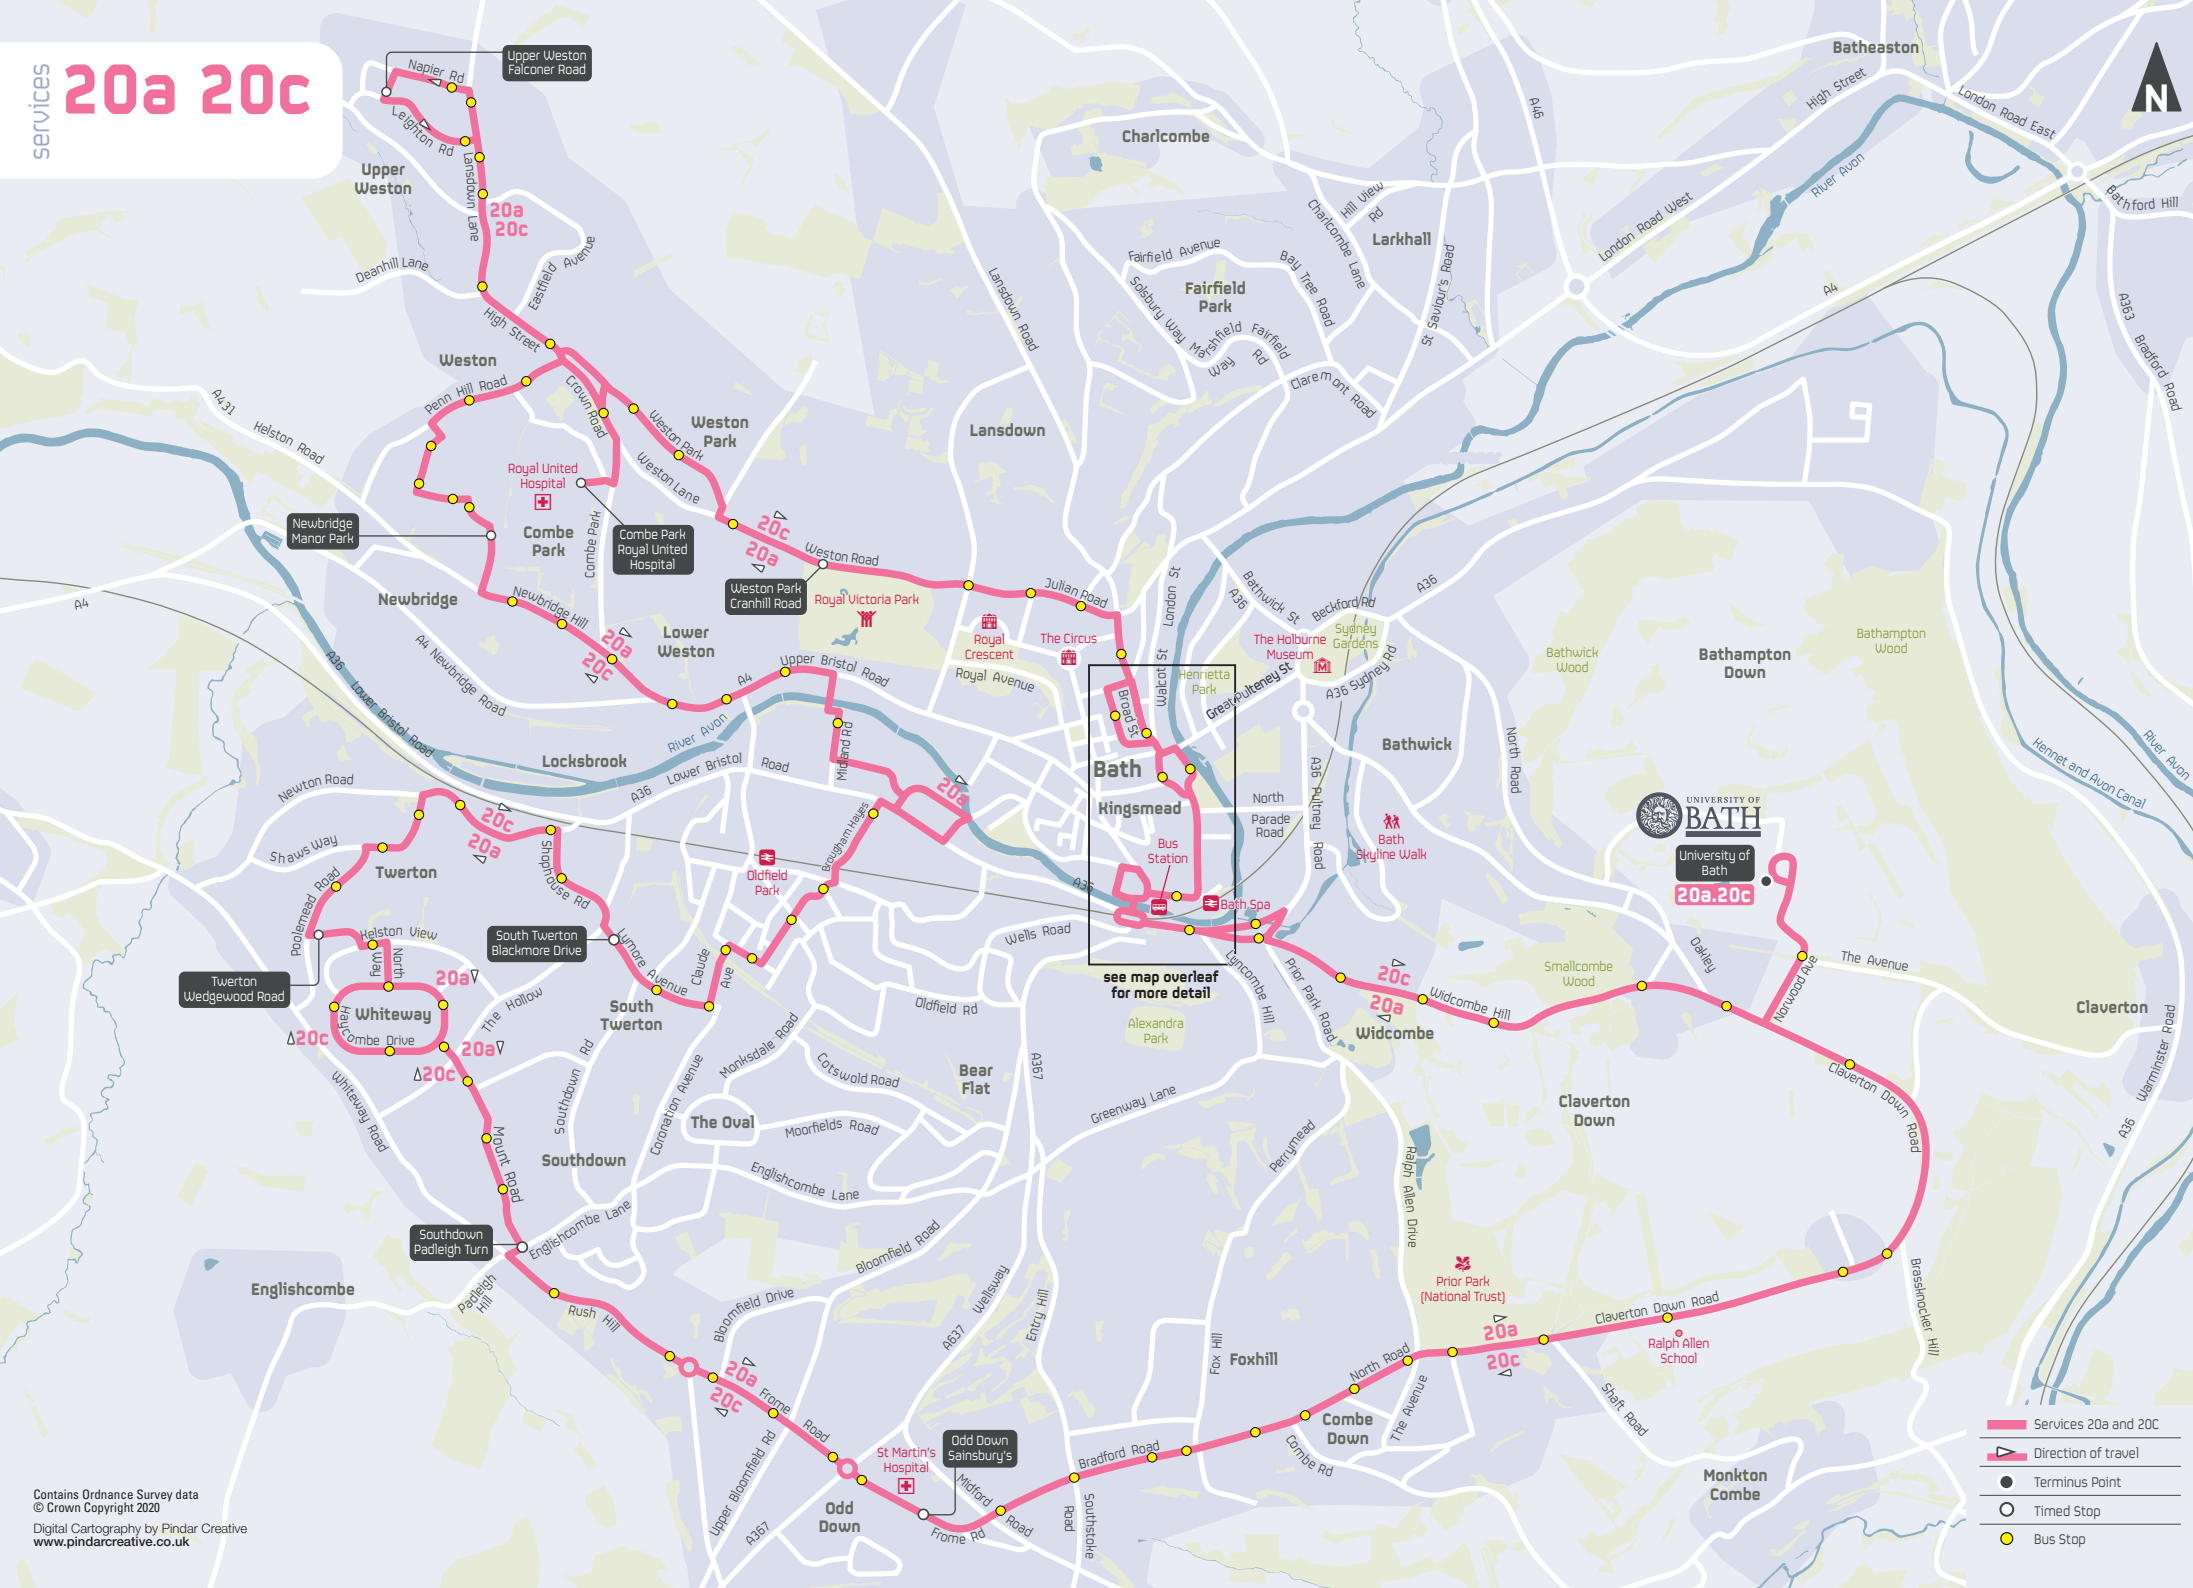

Bath City Circular services

20a Anti-clockwise

University of Bath - Widcombe Hill -
City Centre - Julian Road -
Westcombe Estate - RUH -
Penn Lea Road - Oldfield Park -
Twerton - Whiteway - Rush Hill -
Glasshouse - University of Bath

Note: ◆ - These journeys only operate during University term times

▲ - This journey operates on Ralph Allen schooldays only for pupils attending that school

No service on Sundays or Public Holidays

20c

Bath Circular

Service Number	Note: ◆																	
	20c	20c	20c	20c	20c	20c	20c	20c	20c	20c	20c	20c	20c	20c	20c	20c	20c	20c
University of Bath, Sports Village	1404	1405	1435	1505	1535	1604	1605	1635	1704	1705	1735	1804	1805	1834	1904	1905	1935	—
Odd Down, Sainsbury's	1414	1415	1445	1515	1545	1614	1615	1645	1714	1715	1745	1814	1815	1844	1914	1915	1945	—
Twerton, Wedgwood Road	1425	1426	1456	1526	1556	1625	1626	1656	1725	1726	1756	1825	1826	1855	1925	1926	1956	—
Lymore Avenue, Blackmore Drive	—	1432	—	1532	—	—	1632	—	—	1732	—	—	1832	—	—	1932	—	—
Upper Weston, Penn Lea Road	—	1443	—	1543	—	—	1643	—	—	1743	—	—	1843	—	—	1943	—	—
Royal United Hospital	—	1450	—	1550	—	—	1650	—	—	1750	—	—	1850	—	—	1950	—	—
Upper Weston, Falconer Road	—	1458	—	1558	—	—	1658	—	—	1758	—	—	1858	—	—	1958	—	—
Royal Victoria Park, Cranhill Road	—	1506	—	1606	—	—	1706	—	—	1806	—	—	1906	—	—	2006	—	—
City Centre, Dorchester Street (S)	—	1520	—	1620	—	—	1720	—	—	1820	—	—	1920	—	—	2020	—	—
University of Bath, Sports Village	—	1530	—	1630	—	—	1730	—	—	1830	—	—	1930	—	—	2030	—	—

- Services 20a and 20c
- Direction of travel
- Terminus Point
- Timed Stop
- Bus Stop

services **20a 20c**
Bath City Centre

Services 20a and 20c

Bus Stop

Contains Ordnance Survey data
 © Crown Copyright 2020