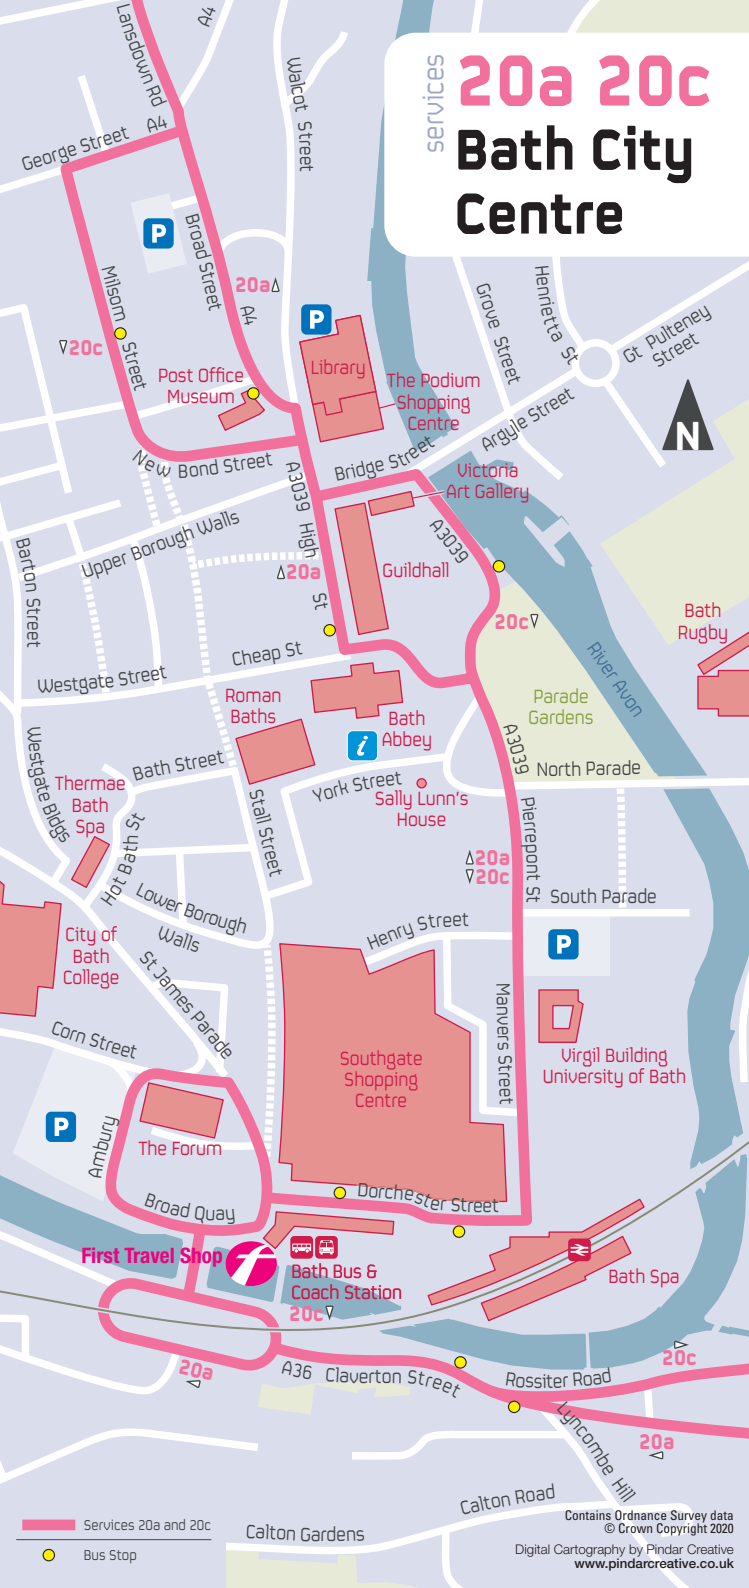

Bath City Circular services

20a Anti-clockwise

University of Bath - Widcombe Hill -
City Centre - Julian Road -
Westcombe Estate - RUH -
Penn Lea Road - Oldfield Park -
Twerton - Whiteway - Rush Hill -
Glasshouse - University of Bath

Service Number	Note: ◆																	
	20a	20a	20a	20a	20a	20a	20a	▲	20a	◆	◆	20a	◆	◆	20a	◆	20a	20a
Ralph Allen School	—	—	—	—	—	—	—	1525	—	—	—	—	—	—	—	—	—	—
University of Bath, Sports Village	—	—	1335	—	1435	—	—	—	1535	—	—	1635	—	—	1735	—	—	1835
City Centre, Dorchester Street (N)	—	—	1347	—	1447	—	—	1540	1547	—	—	1647	—	—	1747	—	—	1847
Royal Victoria Park, Cranhill Road	—	—	1355	—	1455	—	—	—	1555	—	—	1655	—	—	1755	—	—	1855
Royal United Hospital	—	—	1401	—	1501	—	—	—	1601	—	—	1701	—	—	1801	—	—	1901
Upper Weston, Falconer Road	—	—	1410	—	1510	—	—	—	1610	—	—	1710	—	—	1810	—	—	1910
Upper Weston, Penn Lea Road	—	—	1419	—	1519	—	—	—	1619	—	—	1719	—	—	1819	—	—	1919
Lymore Avenue, Blackmore Drive	—	—	1431	—	1531	—	—	—	1631	—	—	1731	—	—	1831	—	—	1931
Twerton, Wedgwood Road	1406	1435	1436	1506	1536	1606	1635	—	1636	1705	1735	1736	1805	1835	1836	1906	1936	—
Odd Down, Sainsbury's	1416	1445	1446	1516	1546	1616	1645	—	1646	1715	1745	1746	1815	1845	1846	1916	1946	—
University of Bath, Sports Village	1427	1456	1457	1527	1557	1627	1656	—	1657	1726	1756	1757	1826	1856	1857	1927	1957	—

- Services 20a and 20c
- Direction of travel
- Terminus Point
- Timed Stop
- Bus Stop

services **20a 20c**
Bath City Centre

Services 20a and 20c

Bus Stop

Contains Ordnance Survey data
 © Crown Copyright 2020