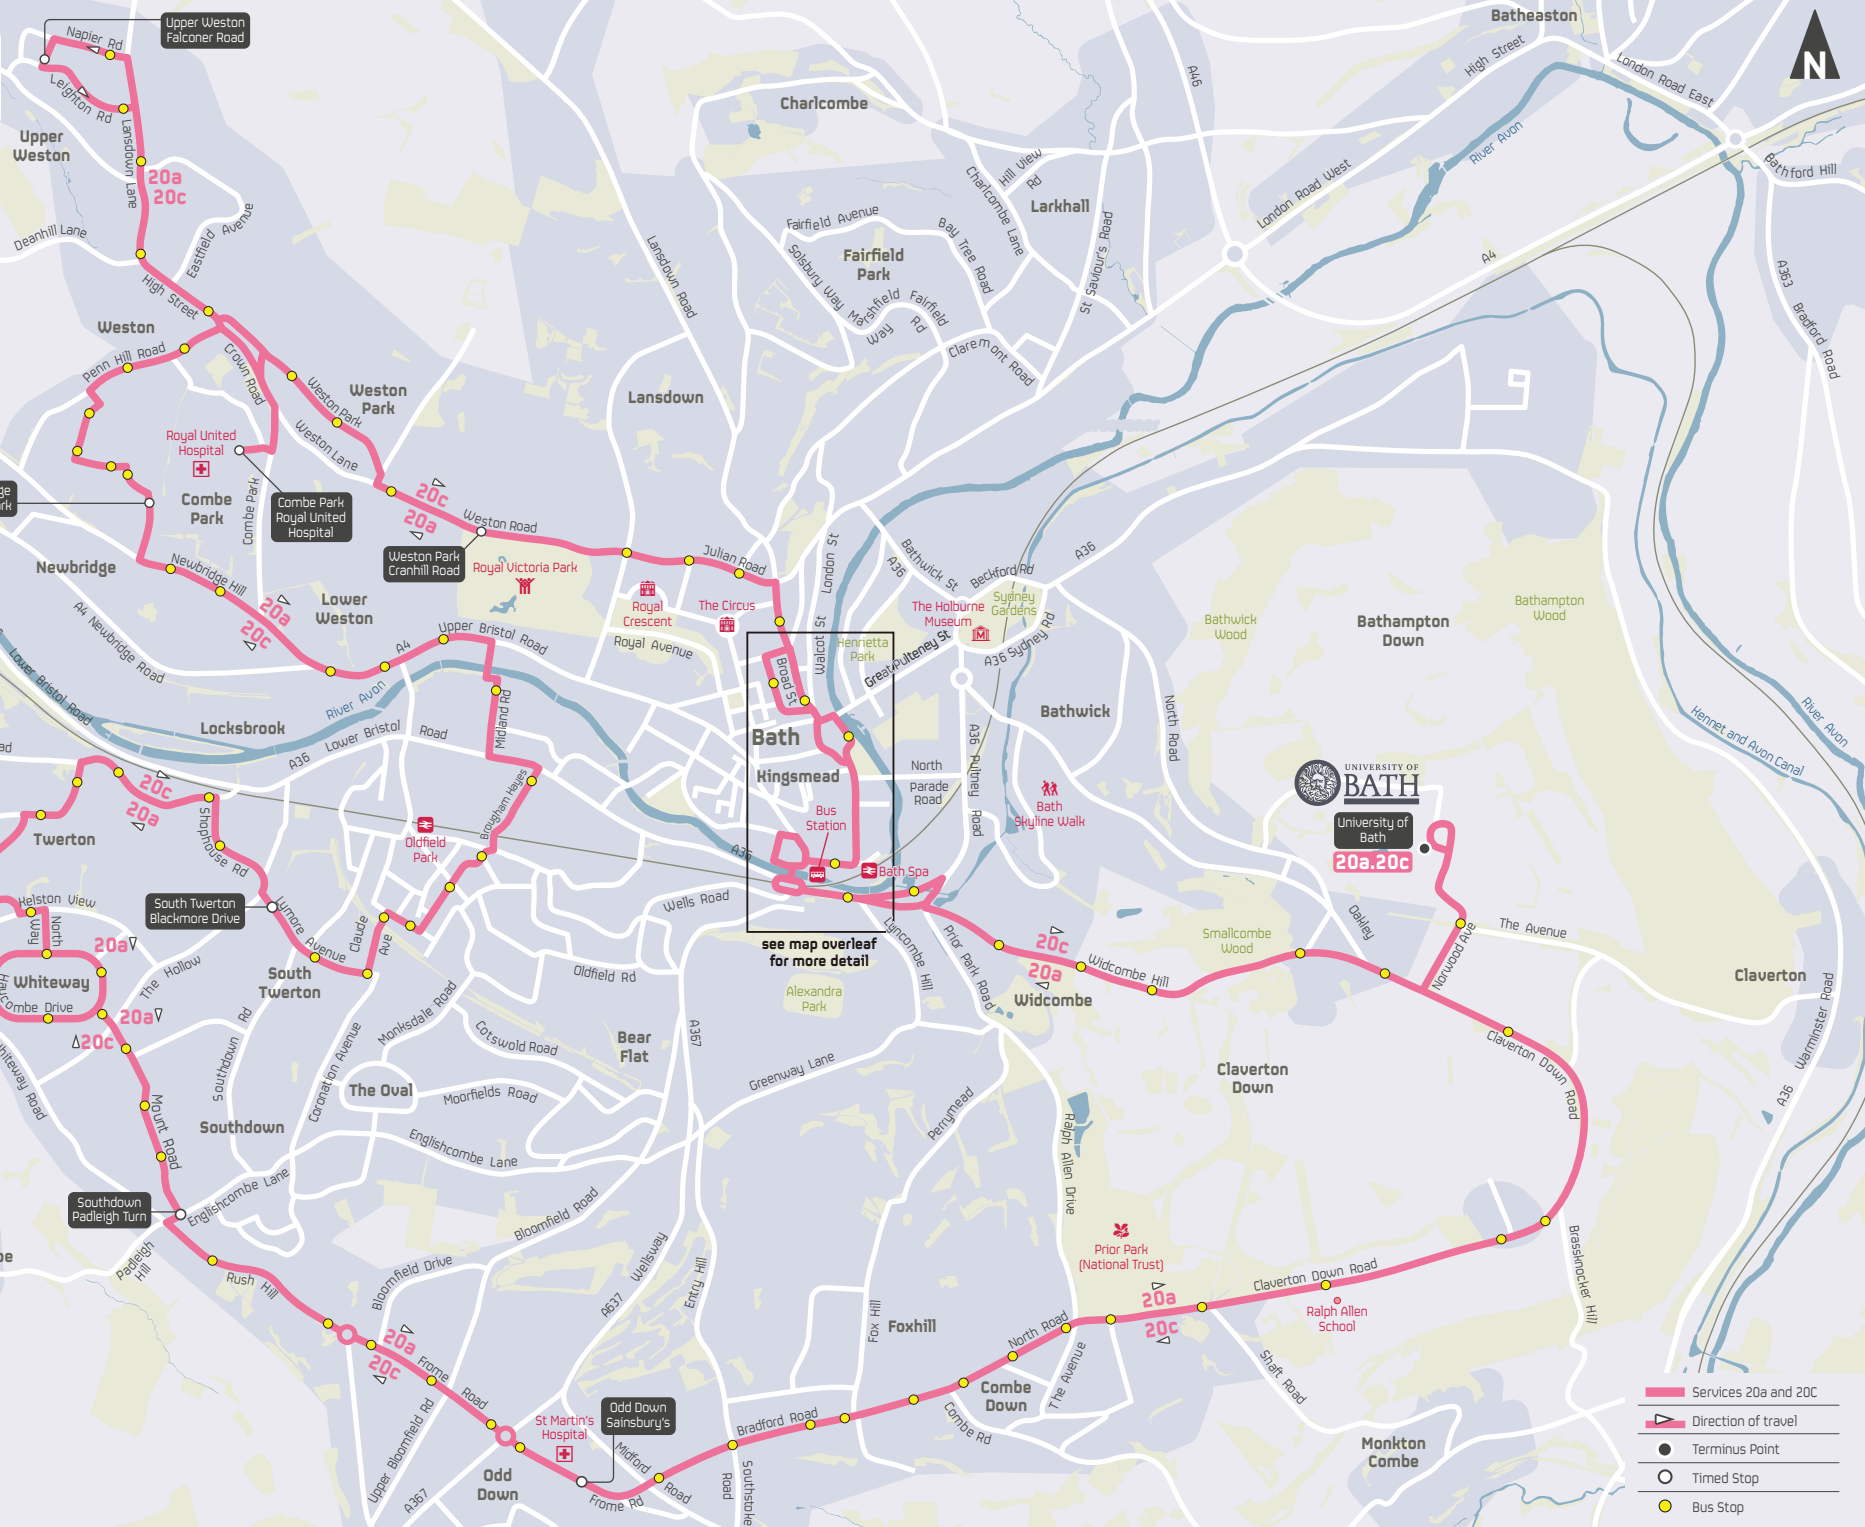

Bath City Circular services

20a Anti-clockwise

University of Bath - Glasshouse -
Rush Hill - Whiteway - Twerton -
Oldfield Park - Penn Lea Road -
RUH - Westcombe Estate -
Julian Road - City Centre -
Widcombe Hill - University of Bath

20c Clockwise

University of Bath - Widcombe Hill -
City Centre - Julian Road -
Westcombe Estate - RUH -
Penn Lea Road - Oldfield Park -
Twerton - Whiteway - Rush Hill -
Glasshouse - University of Bath

Bus times from
21 September 2020

services 20a 20c

see map overleaf
for more detail

- Services 20a and 20c
- Direction of travel
- Terminus Point
- Timed Stop
- Bus Stop

services

20a 20c Bath City Centre

Services 20a and 20c

Bus Stop

Contains Ordnance Survey data
© Crown Copyright 2020